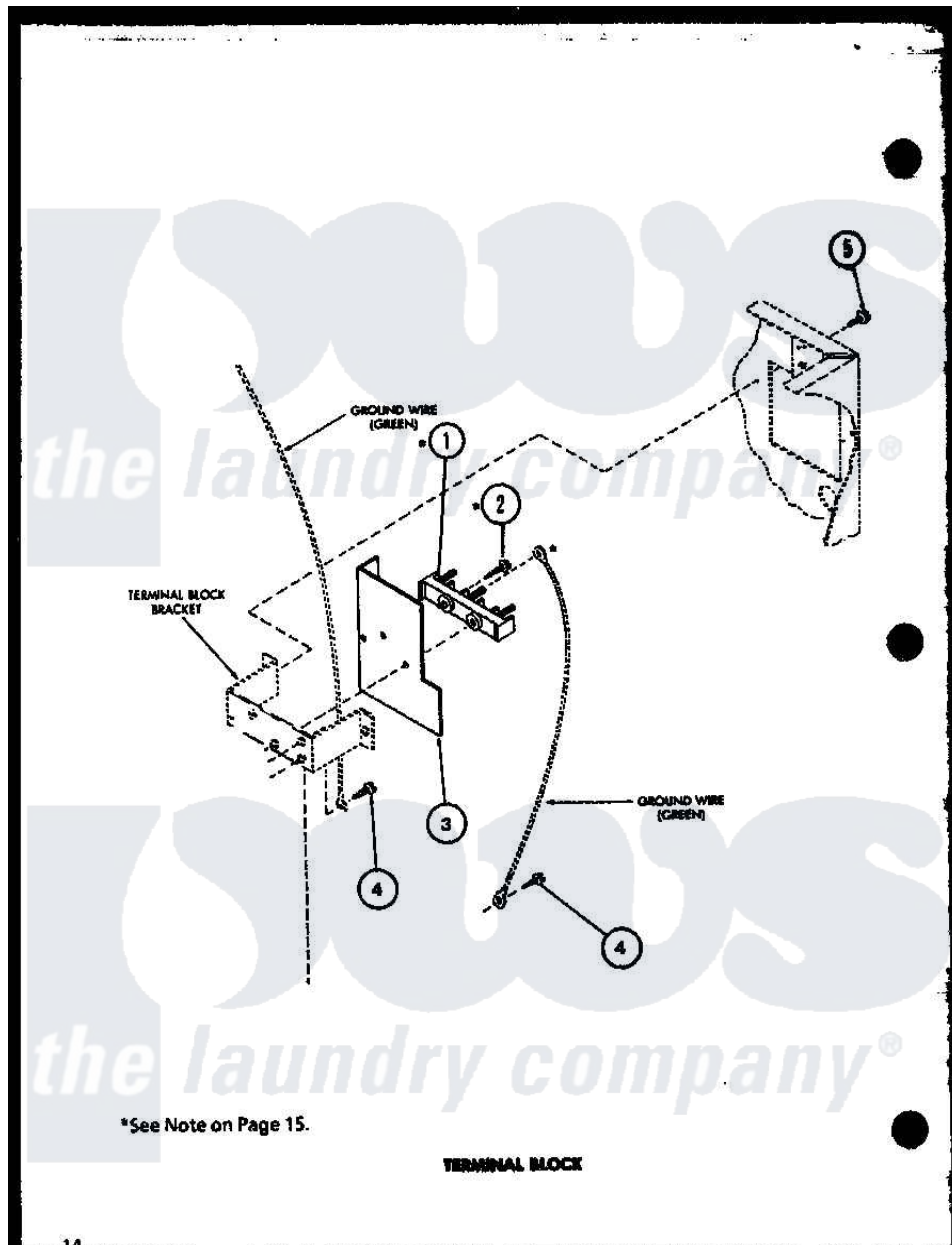

Amana LE3902W (BOM: P1122603W W) 08 - TERMINAL BLOCK

Amana Residential Amana LE3902W (BOM: P1122603W W) Dryer Parts Parts Diagram 08 - TERMINAL BLOCK
 Click on the part number to view part

Item	Original Part Number	Replaced By	Status	Part Description
1	R0605088		Not Available	TERMINAL BLOCK
2	R0600105	501285		Screw, No.12 X 9/16-Pla
3	R0604510		Not Available	SHIELD
4	R0600055	20530		Screw, 10-24 x 3/8 Hex
5	R0600017		Not Available	SCREW