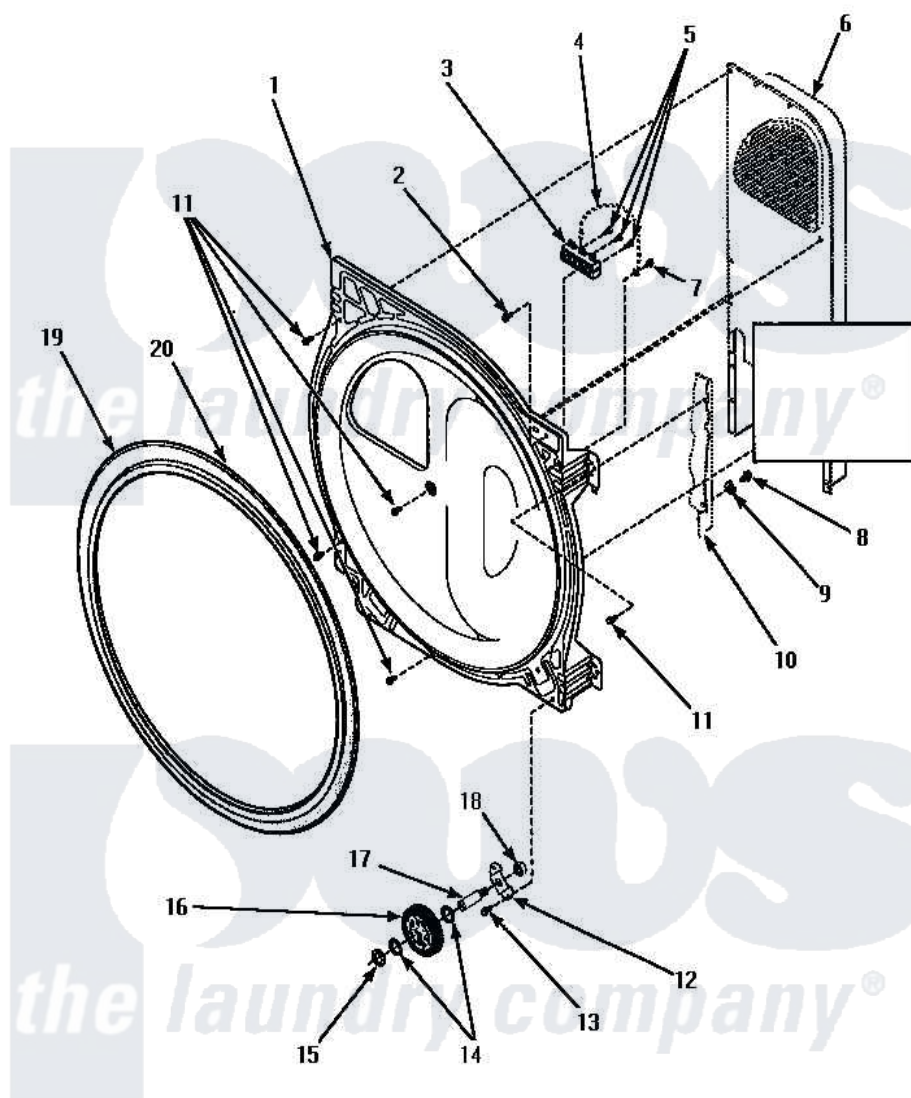

Amana LE4207L (BOM: P1178402W L) 01 - BULKHEAD/FELT SEAL/CYL ROLLER & TERM BLK

REAR BULKHEAD, FELT SEAL, CYLINDER ROLLER AND TERMINAL BLOCK

Amana [Residential Amana LE4207L \(BOM: P1178402W L\) Dryer Parts](#) Parts Diagram 01 - BULKHEAD/FELT SEAL/CYL ROLLER & TERM BLK

[Click on the part number to view part](#)

Item	Original Part Number	Replaced By	Status	Part Description
1	500356W	502614WP		Bulkhead, Rear
2	501285			Screw, No.12 X 9/16-Pla
3	61923P	61923		Block, Terminal
4	Y00000000		Not Available	SEE NOTE GROUND WIRE, GREEN -- (SEE NOTE)
5	Y61199	3400094		Screw, 10-32 X 3/8
6	Y00000000		Not Available	SEE NOTE HEATER BOX ASSEMBLY
7	20530			Screw, 10-24 x 3/8 Hex
8	20530			Screw, 10-24 x 3/8 Hex
9	51474		Not Available	WASHER, 13/64IDX1/2ODX.
10	Y00000000		Not Available	SEE NOTE CABINET
11	501668	503688		Screw, 10B-16 X .34 I
12	500062	40113601		Assembly, Roller Brkt
13	501668	503688		Screw, 10B-16 X .34 I

14	52549	Washer, 501 ID X3/4 Odx	
15	23748	Ring, Retaining	
16	500214	37001042	Assembly, Cylinder Roller
17	56461	Shaft	
18	56156	358160	Nut
19	501801	37001132	Seal, Cylinder
20	22506P	511637P	Adh Dow 737 Clr 3 Oz Tube