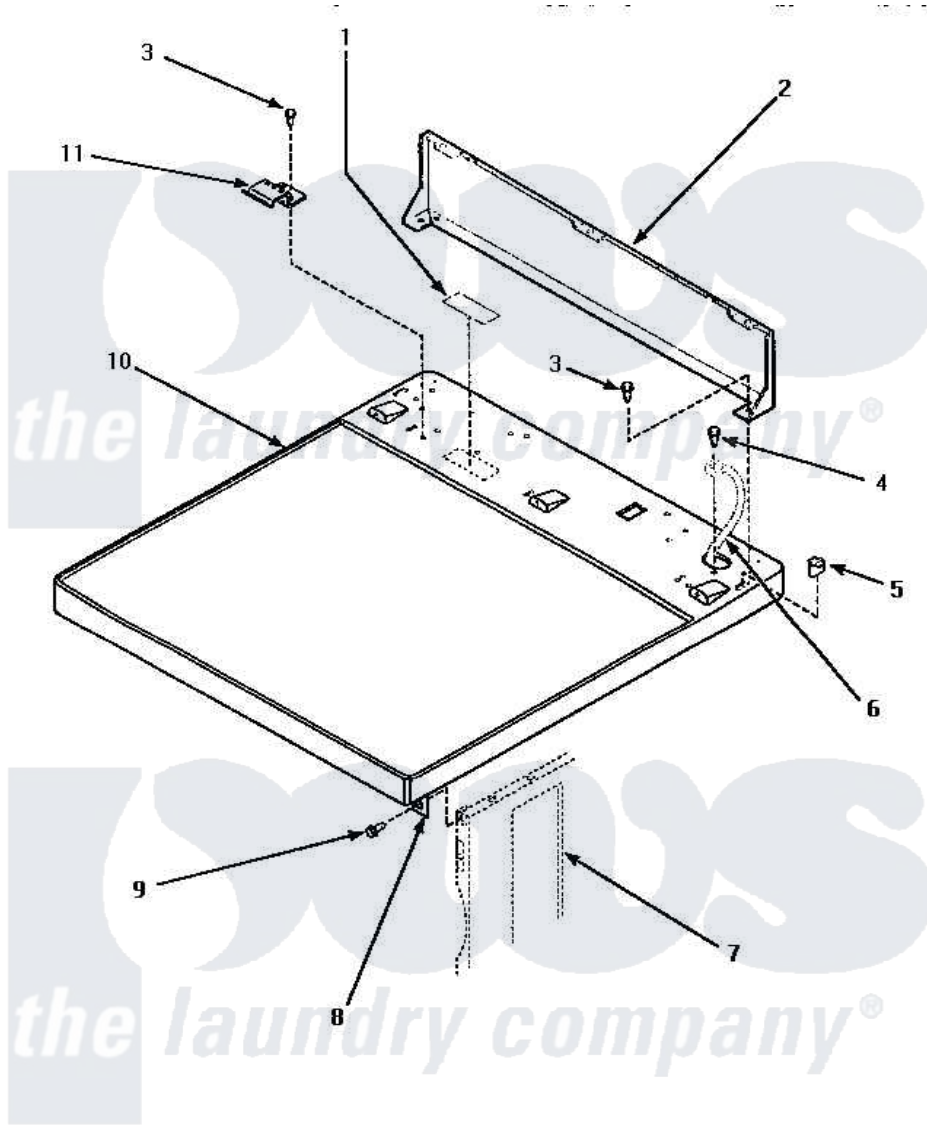

Amana LE4207L (BOM: P1178402W L) 02 - CABINET TOP & CONTROL HOOD REAR PANEL

CABINET TOP AND CONTROL HOOD REAR PANEL

Amana [Residential Amana LE4207L \(BOM: P1178402W L\) Dryer Parts](#) Parts Diagram 02 - CABINET TOP & CONTROL HOOD REAR PANEL

[Click on the part number to view part](#)

Item	Original Part Number	Replaced By	Status	Part Description
1	24903		Not Available	STICKER,DISCONNECT POW
2	500343		Not Available	PANEL,BACK(HOME HOOD)
3	501086	90767		Screw, 8A X 3/8 HeX Washer Head Tapping
4	20530			Screw, 10-24 x 3/8 Hex
5	501242		Not Available	CLIP,TUBULAR INSERT
6	Y00000000		Not Available	SEE NOTE GROUND WIRE FROM REAR BULKHEAD, GREEN
7	Y00000000		Not Available	SEE NOTE CABINET
8	500084	40130801		Bracket, Top Mount
9	33562	27001200		Screw
10	500085WP	37001027		Panel, Top
"	500085LP	510029LP		Kit Top Panel W/Hdw domestic
11	501241	Y503876		Clip, Hold Down