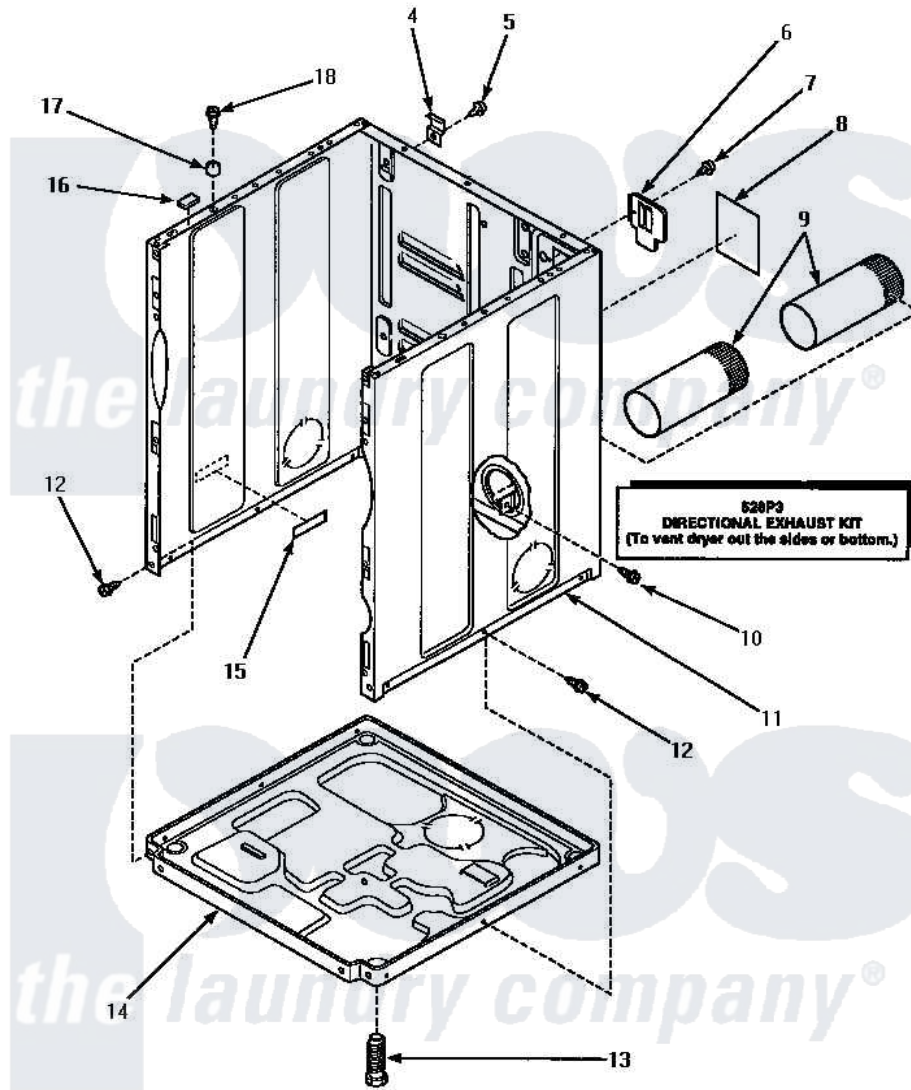

Amana LE4207L (BOM: P1178402W L) 03 - CABINET, EXHAUST DUCT & BASE

CABINET, EXHAUST DUCT AND BASE

Amana Residential Amana LE4207L (BOM: P1178402W L) Dryer Parts Parts Diagram 03 - CABINET, EXHAUST DUCT & BASE

Click on the part number to view part

Item	Original Part Number	Replaced By	Status	Part Description
4	500003			Hinge, Top
5	33562	27001200		Screw
6	500114	510903		Plate Access Panel
7	33562	27001200		Screw
8	501289		Not Available	(ELECTRIC MODELS)
9	500064	505518		Duct, Exhaust
10	501668	503688		Screw, 10B-16 X .34 I
11	500001HP		Not Available	ASSY, CABINET
"	500001LP	727P3L		Kit Dryer Panels
"	500001WP	37001284		Cabinet As Pack
12	33562	27001200		Screw
13	Y500101			Leg, Leveling
14	500070			Base, Dryer
15	61294		Not Available	(ELECTRIC MODELS)
16	Y56128			Pad, Bumper

17	56079	505187	Locator, Panel
18	32671	Y014874	Screw, Idler Arm And Sleeve
NI	528P3		Directional Exhaust Kit