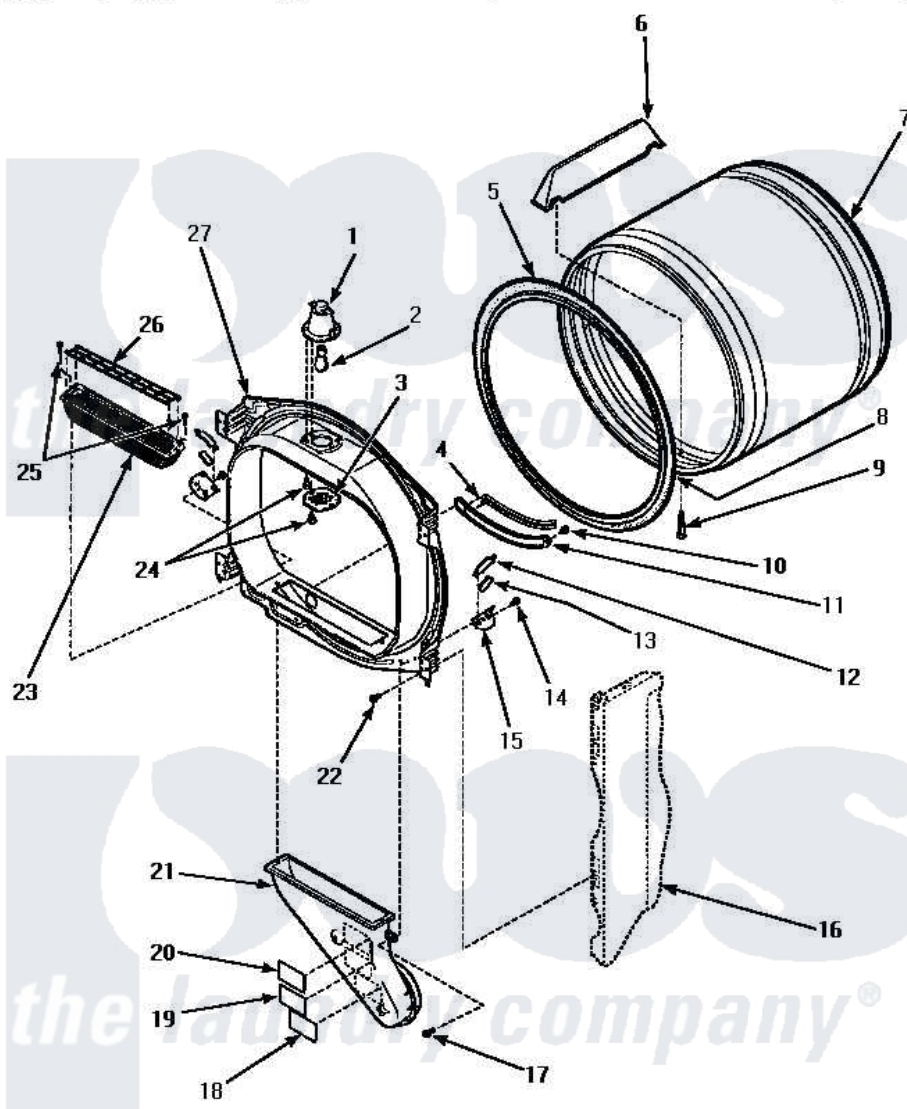

Amana LE4207L (BOM: P1178402W L) 04 - FR BLKHD, AIR DUCT, FELT SEAL & CYLINDER

FRONT BULKHEAD, AIR DUCT, FELT SEAL AND CYLINDER

Amana Residential Amana LE4207L (BOM: P1178402W L) Dryer Parts Parts Diagram 04 - FR BLKHD, AIR DUCT, FELT SEAL & CYLINDER

[Click on the part number to view part](#)

Item	Original Part Number	Replaced By	Status	Part Description
1	500153		Not Available	CYLINDER LIGHT HOUSING
2	Y60954	67001316		Bulb, Light
3	500094		Not Available	LENS,DRUM LIGHT
5	501801	37001132		Seal, Cylinder
6	500022	510102		Baffle- SH
7	500013WP		Not Available	ASSY,CYLINDER-HOME-
8	22506P	511637P		Adh Dow 737 Clr 3 Oz Tube
9	Y62588			Screw, 10BT-12 X 1 Tap
10	501668	503688		Screw, 10B-16 X .34 I
11	501246		Not Available	MOUNTING,MOISTURE SENSOR
12	Y501676	37001298		Glide- Dry
13	500121	510189		Pad Felt
14	501668	503688		Screw, 10B-16 X .34 I
15	501554	12002090		Bracket

16	Y0000000		Not Available	SEE NOTE CABINET
17	Y31645	27001200		Screw
18	56259		Not Available	STICKER
19	500049		Not Available	STICKER
21	500241		Not Available	DUCT, HEAT
22	501668	503688		Screw, 10B-16 X .34 I
23	502093	502140P		Filter, Lint Kit
"	502140P			Filter, Lint Kit
24	500248	M0211530		Screw-SM No.8-18 X 3/8"
25	500226			Screw, 8b-16 x 5/8 Tap
26	502092			Cover, Lint Filter
27	500016W			Assembly, Bulkhead Front Complete