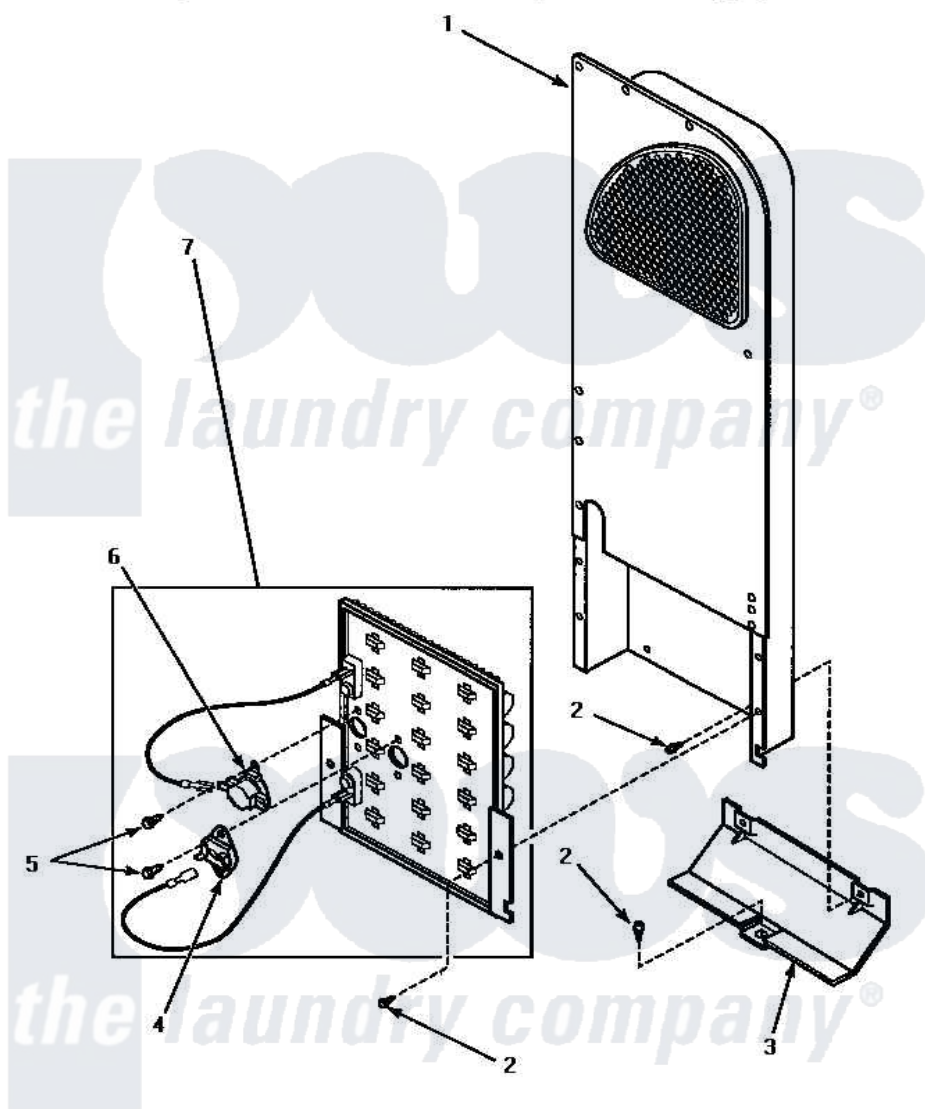

**Amana LE4207L (BOM: P1178402W L) 06 - HEATER BOX ASSY  
(ORIGINAL)**

**HEATER BOX ASSEMBLY ORIGINALLY ON DRYER  
(Electric Model Dryers)**

Amana [Residential Amana LE4207L \(BOM: P1178402W L\) Dryer Parts](#) Parts Diagram 06 - HEATER BOX ASSY  
(ORIGINAL)

[Click on the part number to view part](#)

Item	Original Part Number	Replaced By	Status	Part Description
1	Y00000000		Not Available	SEE NOTE HEATER BOX ASSEMBLY
2	501668	<a href="#">503688</a>		Screw, 10B-16 X .34 I
3	60952		Not Available	SHIELD,HEAT DUCT
4	62600	<a href="#">40113801</a>		Fuse, Thermal
5	23222	<a href="#">3177991</a>		Screw
6	Y62641	<a href="#">W10116735</a>		Thermistor-Fix
7	<a href="#">61928</a>			Heater Assembly 208V
"	<a href="#">61927</a>			Heater Assembly