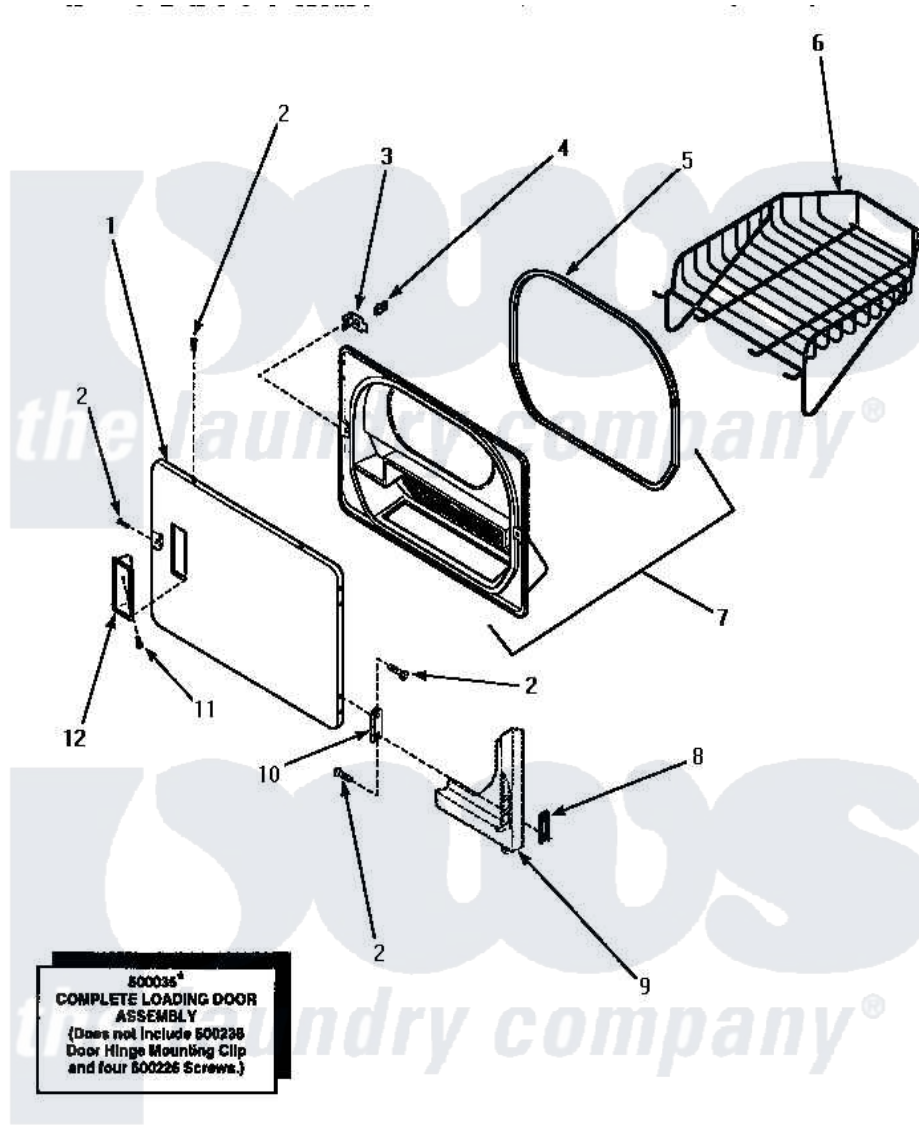

Amana LE4207L (BOM: P1178402W L) 08 - LOADING DOOR WITH DRYING RACK

LOADING DOOR WITH DRYING RACK

Amana Residential Amana LE4207L (BOM: P1178402W L) [Dryer Parts](#) Parts Diagram 08 - LOADING DOOR WITH DRYING RACK

[Click on the part number to view part](#)

Item	Original Part Number	Replaced By	Status	Part Description
1	500040L			Assembly, Door-Home
"	500040W			Assembly, Door-Home
2	500226			Screw, 8b-16 x 5/8 Tap
3	500223	40116201		Bracket, Door Strike
4	500039	510181		Strike Doormetal
5	500200		Not Available	SEAL,DOOR
6	501295P		Not Available	RACK, DRYING
7	500199		Not Available	ASSY,LINER & SEAL
8	500236			Clip, Door Hinge Mount
9	Y00000000		Not Available	SEE NOTE FRONT PANEL
10	500041	Y503676		Hinge, Door And Top
11	500297	8281236		Screw
12	500042L		Not Available	PULL,DOOR
"	500042W		Not Available	PULL,DOOR
NI	500035W		Not Available	ASSY,DOOR-HOME