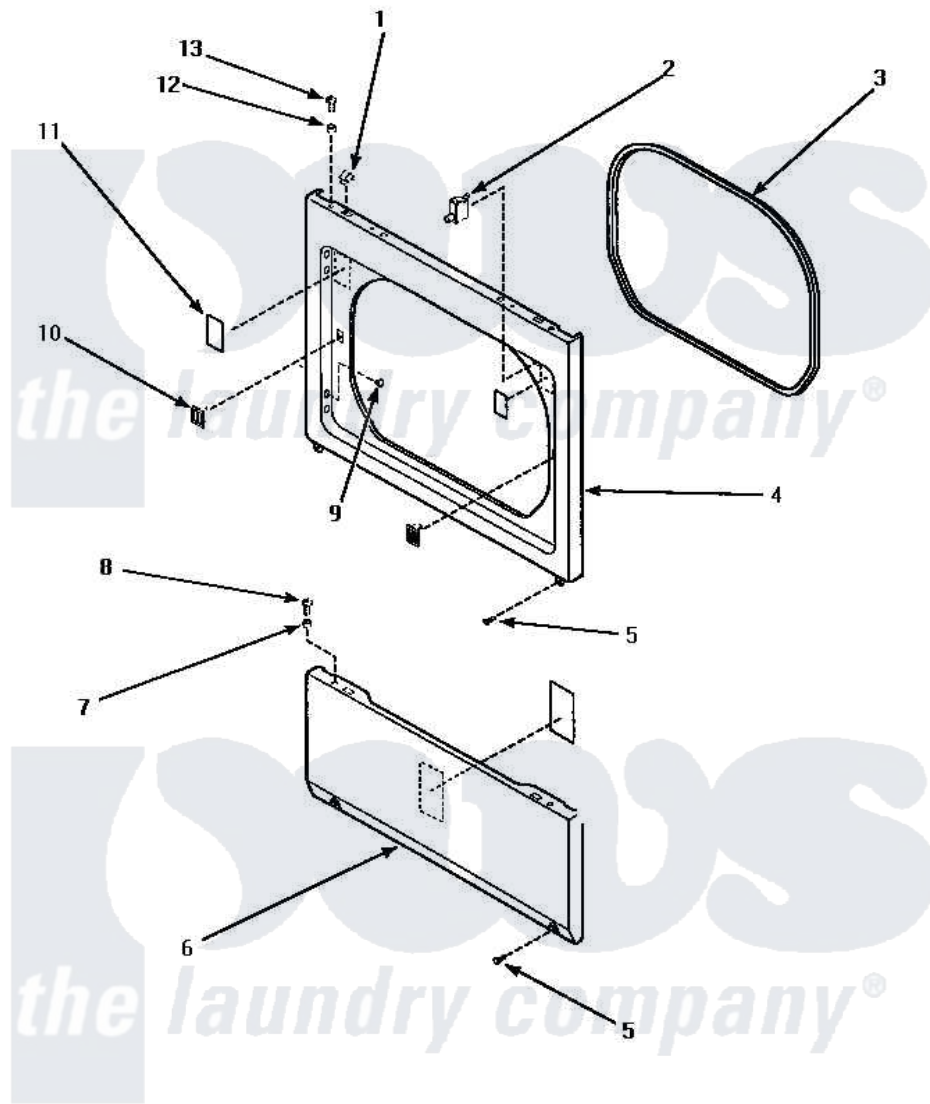

Amana LE4207L (BOM: P1178402W L) 09 - LOWER ACCESS PANEL, FRONT PANEL & SEAL

LOWER ACCESS PANEL, FRONT PANEL AND SEAL

Amana Residential Amana LE4207L (BOM: P1178402W L) Dryer Parts Parts Diagram 09 - LOWER ACCESS PANEL, FRONT PANEL & SEAL

Click on the part number to view part

Item	Original Part Number	Replaced By	Status	Part Description
1	28835	22001650		Fastener, Spring
2	Y62872	W10169313		Switch-Dor
3	500034			Seal, Front Panel
4	500033W		Not Available	PANEL, FRONT
"	500033H		Not Available	PANEL,FRONT
"	500033L			Panel, Front
5	33562	27001200		Screw
6	500044H		Not Available	PANEL,ACCESS
"	500044L		Not Available	PANEL, ACCESS (ALMOND)
"	500044W	40045301WP		Panel, Access
7	56079	505187		Locator, Panel
8	32671	Y014874		Screw, Idler Arm And Sleeve
9	500227	505295		Screw, No.8ab-16 x 3/4 PH
10	54660	LA-1003		Door Catch Kit
11	500281		Not Available	STICKER