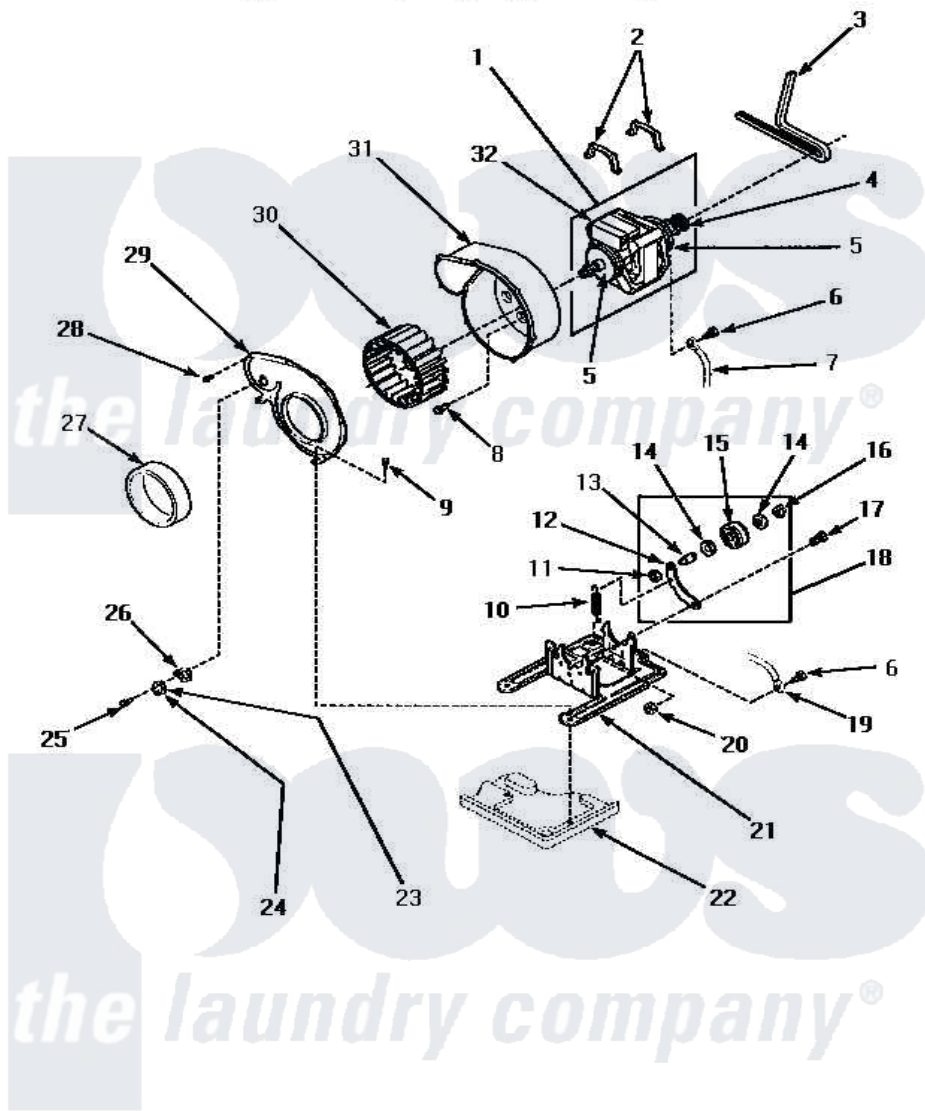

Amana LE4207L (BOM: P1178402W L) 10 - MOTOR, EXHAUST FAN & BELT

MOTOR, EXHAUST FAN AND BELT

Amana [Residential Amana LE4207L \(BOM: P1178402W L\) Dryer Parts](#) Parts Diagram 10 - MOTOR, EXHAUST FAN & BELT

[Click on the part number to view part](#)

Item	Original Part Number	Replaced By	Status	Part Description
1	501211	2200376		Motor
2	Y58047	660658		Clamp, Motor Mounting 343481 685441
3	59174	40111201		Belt, Cylinder
4	500011			Pulley, Motor
5	58044A		Not Available	MOUNT,MOTOR-LOCKING
6	20530			Screw, 10-24 x 3/8 Hex
7	Y00000000		Not Available	SEE NOTE GROUND WIRE FROM MOTOR TO MOUNTING BRACKET, GREEN
8	Y31645	27001200		Screw
9	33562	27001200		Screw
10	56076			Spring, Idler
11	56156	358160		Nut
12	500910	37001144		Assembly- Idler

13	56461		Shaft
14	52549		Washer, 501 ID X3/4 Odx
15	Y54414		Assembly, Wheel And Bearing
16	23748		Ring, Retaining
17	500824		Screw, 1/4-20 Unc Hex
18	500269	37001287	Assembly, Idler Lever/Shaft/Pulley
19	Y00000000	Not Available	SEE NOTE GROUND WIRE FROM MOTOR TO MOUNTING BRACKET, GREEN
20	52566	27001225	Nut, Jam Mid Lock 1/4-20
21	500822	503613	Mount, Motor
22	Y00000000	Not Available	SEE NOTE BASE
24	56410		Thermostat
25	23222	3177991	Screw
27	500313		Seal, Blower Housing
28	31260		Screw, No.8 X 3/8 Ind H
29	500078	511969P	Kit Blower Housing And Cover
30	56000	510139P	Assembly Blower Fan Package
31	56020		Housing, Blower
32	501218	Not Available	MOTOR SWITCH (DOES NOT INCLUDE THERMAL PROT