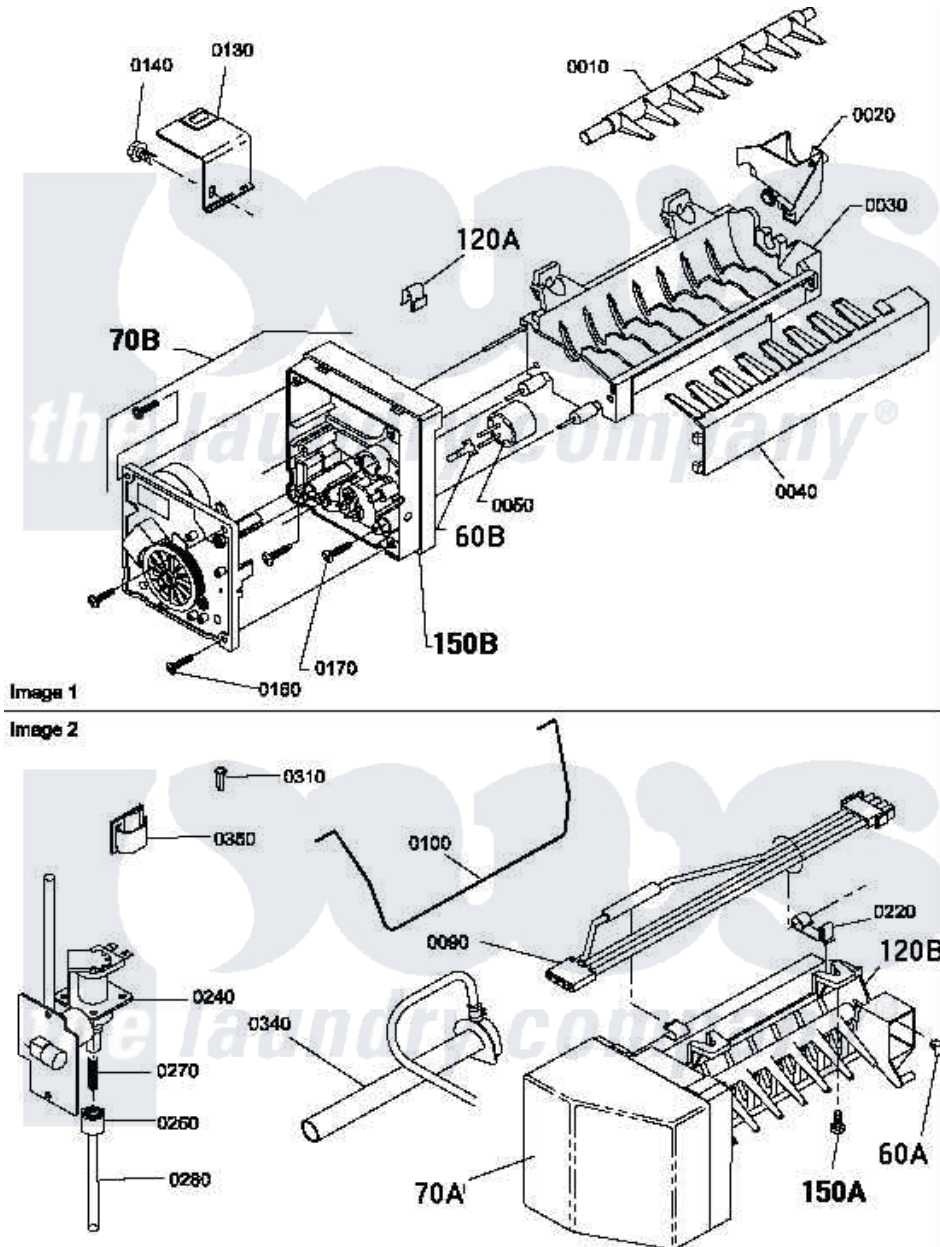

# Amana LE4207L2 (BOM: PLE4207L2) 01 - CABINET TOP AND CONTROL HOOD REAR PANEL

Amana Residential Amana LE4207L2 (BOM: PLE4207L2) Dryer Parts Parts Diagram 01 - CABINET TOP AND CONTROL HOOD REAR PANEL  
 Click on the part number to view part

Item	Original Part Number	Replaced By	Status	Part Description
1	24903		Not Available	STICKER,DISCONNECT POW
2	500343		Not Available	PANEL,BACK(HOME HOOD)
3	501086	<a href="#">90767</a>		Screw, 8A X 3/8 HeX Washer Head Tapping
4	<a href="#">20530</a>			Screw, 10-24 x 3/8 Hex
5	500001P		Not Available	(ADD LETTER BEFORE "P" IN PART
6	500084	<a href="#">40130801</a>		Bracket, Top Mount
7	33562	<a href="#">27001200</a>		Screw
8	500085P		Not Available	(ADD LETTER L-L, W-W TO PART N
9	501241	<a href="#">Y503876</a>		Clip, Hold Down