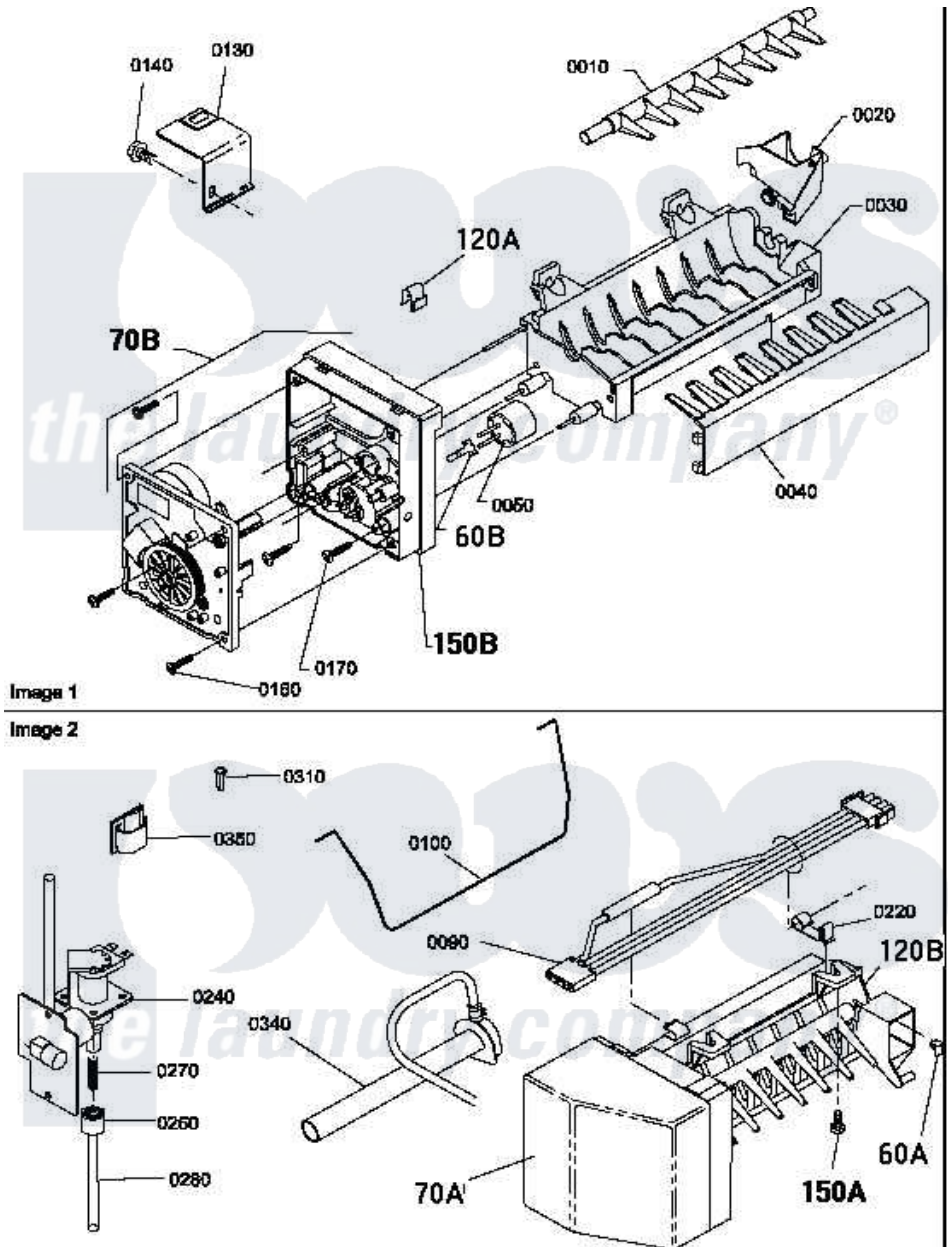

Amana LE4207L2 (BOM: PLE4207L2) 02 - CABINET, EXHAUST DUCT AND BASE

Amana Residential Amana LE4207L2 (BOM: PLE4207L2) Dryer Parts Parts Diagram 02 - CABINET, EXHAUST DUCT AND BASE

[Click on the part number to view part](#)

Item	Original Part Number	Replaced By	Status	Part Description
1	Y56128			Pad, Bumper
2	56079	505187		Locator, Panel
3	32671	Y014874		Screw, Idler Arm And Sleeve
4	500003			Hinge, Top
5	33562	27001200		Screw
7	500114	510903		Plate Access Panel
8	501289		Not Available	(ELECTRIC MODELS)
9	500064	505518		Duct, Exhaust
10	501668	503688		Screw, 10B-16 X .34 I
11	500001P		Not Available	(ADD LETTER BEFORE "P" IN PART
12	Y500101			Leg, Leveling
13	500070			Base, Dryer
14	61294		Not Available	(ELECTRIC MODELS)
NI	521P3			Kit, Flex Vent-Display