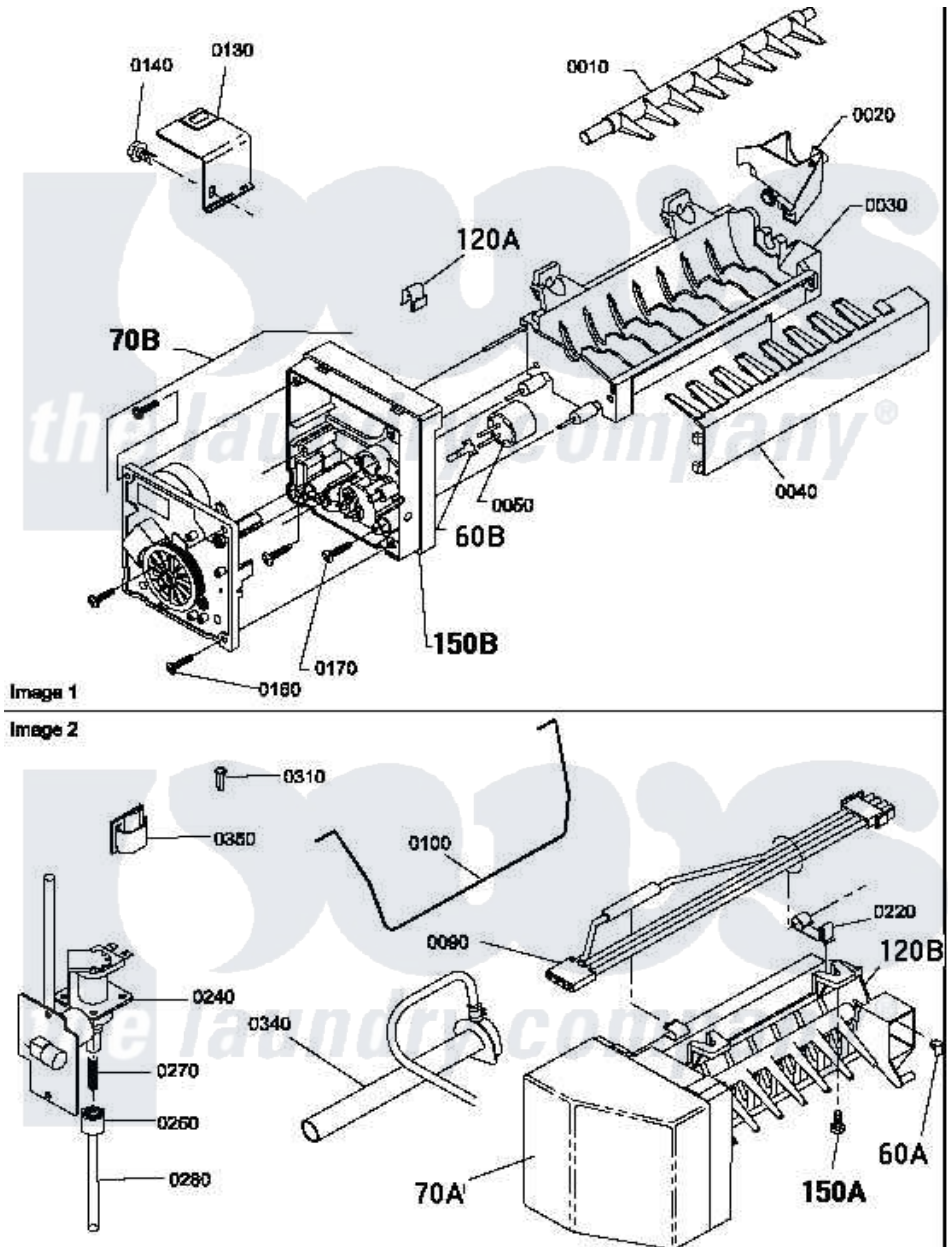

# Amana LE4207L2 (BOM: PLE4207L2) 04 - GAS VALVE, IGNITER & GAS CONVERSION KITS

Amana Residential Amana LE4207L2 (BOM: PLE4207L2) Dryer Parts Parts Diagram 04 - GAS VALVE, IGNITER & GAS CONVERSION KITS  
 Click on the part number to view part

Item	Original Part Number	Replaced By	Status	Part Description
2	500001P		Not Available	(ADD LETTER BEFORE "P" IN PART
5	23222	<a href="#">3177991</a>		Screw
8	501668	<a href="#">503688</a>		Screw, 10B-16 X .34 I
13	<a href="#">500070</a>			Base, Dryer
15	58804A	<a href="#">306106</a>		Coil, Holding And Booster--W
NI	501885		Not Available	HARNES, WIRE
"	<a href="#">402P3</a>			Kit, Conversion-NG