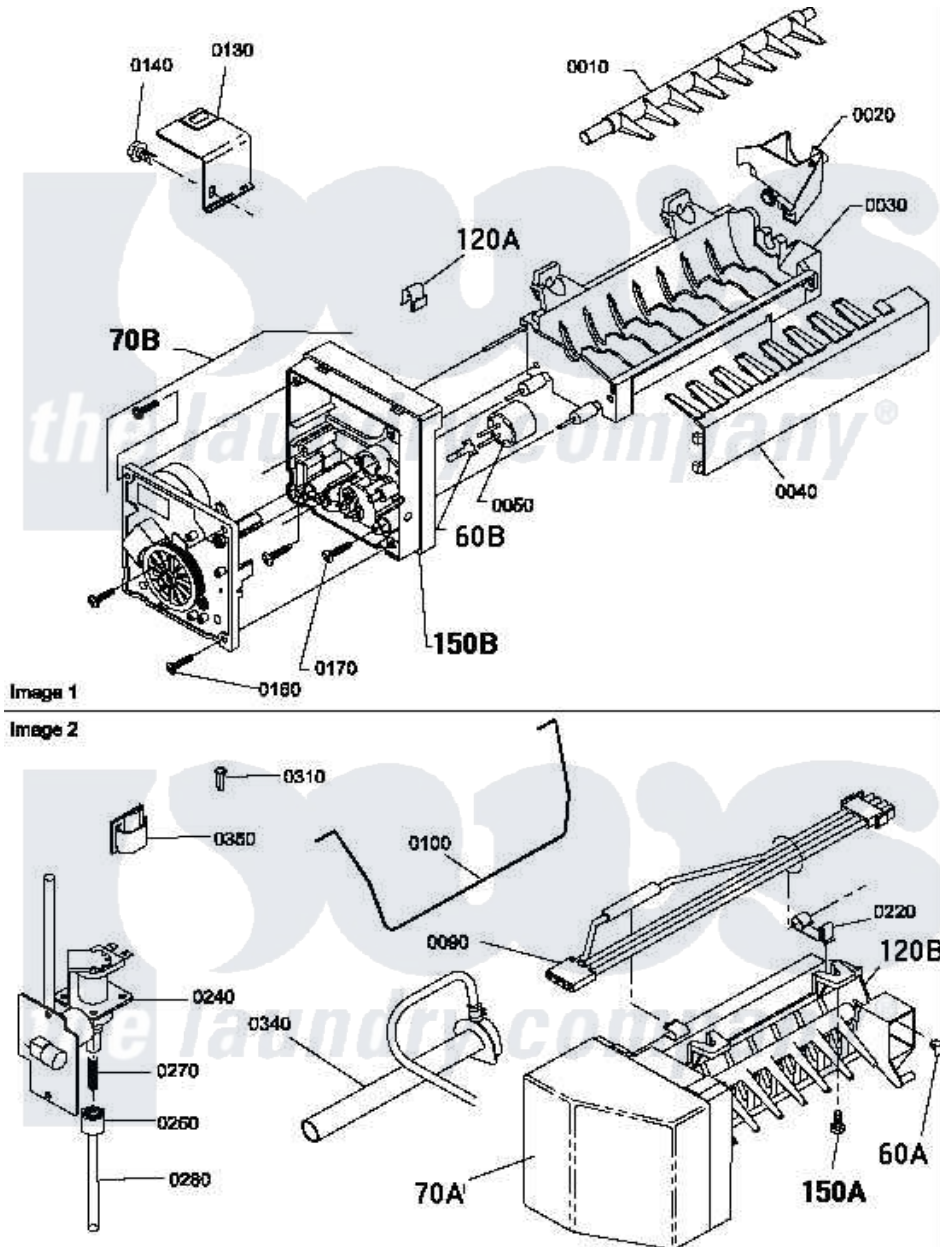

Amana LE4207L2 (BOM: PLE4207L2) 05 - GRAPHIC PANEL, CONTROL HOOD AND CONTROLS

Amana Residential Amana LE4207L2 (BOM: PLE4207L2) Dryer Parts Parts Diagram 05 - GRAPHIC PANEL, CONTROL HOOD AND CONTROLS

[Click on the part number to view part](#)

Item	Original Part Number	Replaced By	Status	Part Description
1	500305		Not Available	DIFFUSER W/OUT HOLE
2	501086	90767		Screw, 8A X 3/8 HeX Washer Head Tapping
3	500302		Not Available	COVER, TOP
6	34815		Not Available	PANEL, END R.H. (BLK)
7	500343		Not Available	PANEL, BACK (HOME HOOD)
8	500085P		Not Available	(ADD LETTER L-L, W-W TO PART N
10	500311	502220W		Knob, Timer
12	500300		Not Available	BRACKET, CONTROL SUPPORT-MECH
13	34816			Panel, End