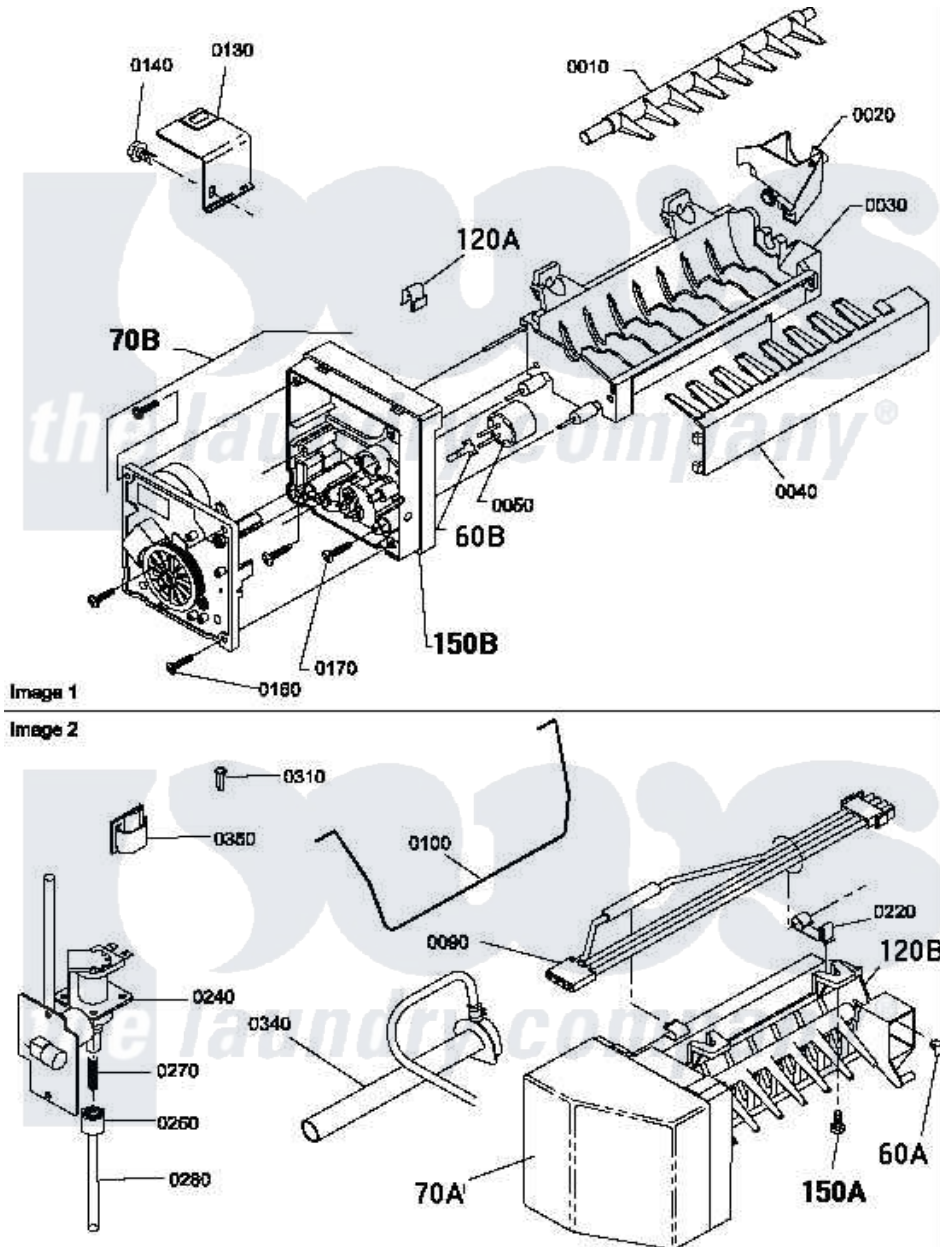

Amana LE4207L2 (BOM: PLE4207L2) 06 - GRAPHIC PANEL, CONTROL HOOD AND CONTROLS

Image 1
Image 2

Amana Residential Amana LE4207L2 (BOM: PLE4207L2) Dryer Parts Parts Diagram 06 - GRAPHIC PANEL, CONTROL HOOD AND CONTROLS

[Click on the part number to view part](#)

Item	Original Part Number	Replaced By	Status	Part Description
1	500305		Not Available	DIFFUSER W/OUT HOLE
2	501086	90767		Screw, 8A X 3/8 HeX Washer Head Tapping
3	500302		Not Available	COVER, TOP
5	501881		Not Available	TIMER
6	34815		Not Available	PANEL, END R.H. (BLK)
7	500343		Not Available	PANEL, BACK (HOME HOOD)
8	500085P		Not Available	(ADD LETTER L-L, W-W TO PART N)
10	500311	502220W		Knob, Timer
12	500300		Not Available	BRACKET, CONTROL SUPPORT-MECH
13	34816			Panel, End