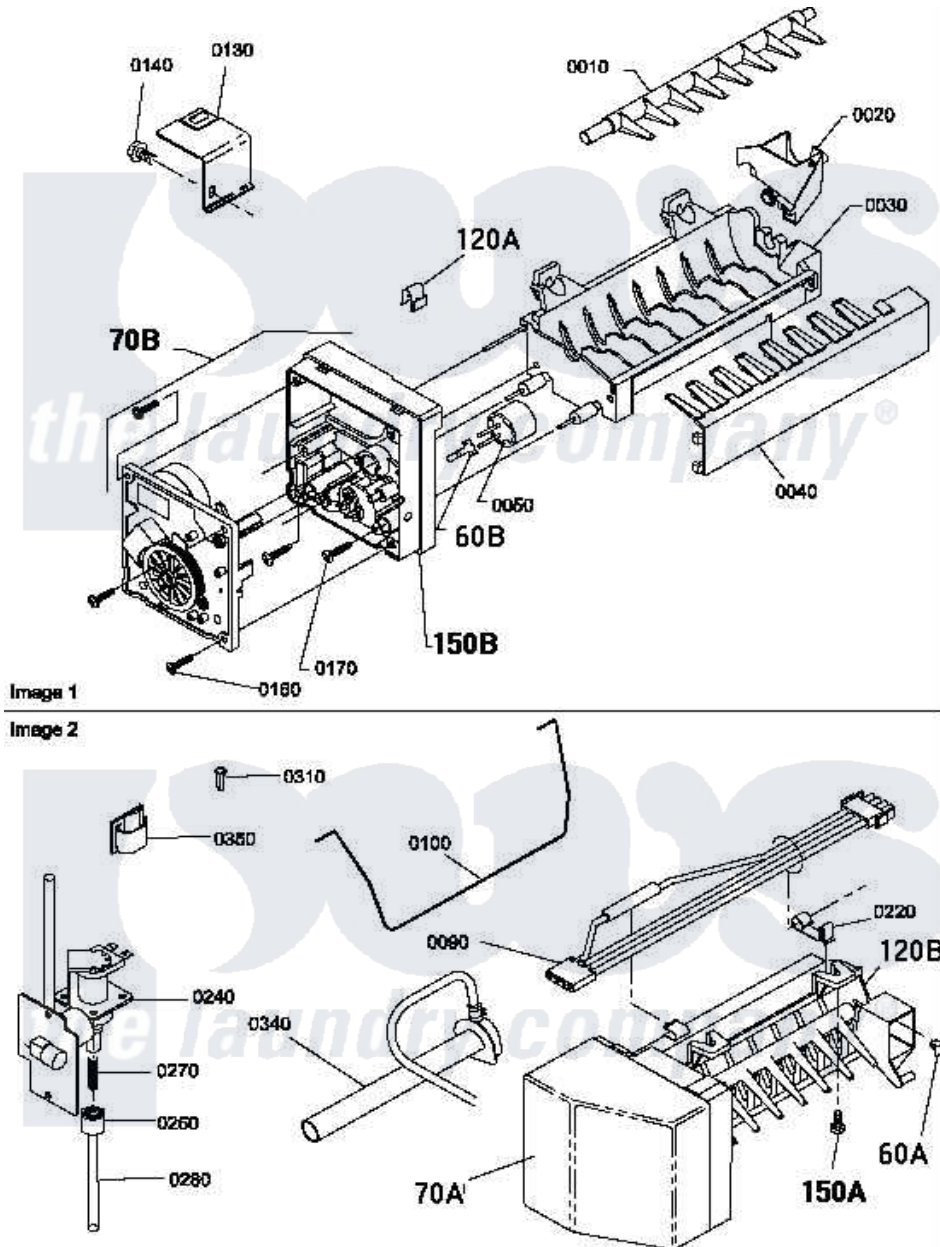

Amana LE4207L2 (BOM: PLE4207L2) 07 - GRAPHIC PANEL, CONTROL HOOD AND CONTROLS

Amana Residential Amana LE4207L2 (BOM: PLE4207L2) Dryer Parts Parts Diagram 07 - GRAPHIC PANEL, CONTROL HOOD AND CONTROLS

[Click on the part number to view part](#)

Item	Original Part Number	Replaced By	Status	Part Description
1	500302		Not Available	COVER, TOP
2	501086	90767		Screw, 8A X 3/8 HeX Washer Head Tapping
3	501881		Not Available	TIMER
4	34815		Not Available	PANEL, END R.H. (BLK)
5	500343		Not Available	PANEL, BACK(HOME HOOD)
6	500085P		Not Available	(ADD LETTER L-L, W-W TO PART N
7	502209	509986		Stud-Shelf
8	500311	502220W		Knob, Timer
9	34847			Assembly, Knob-Rotary
10	24903		Not Available	STICKER, DISCONNECT POW
11	34816			Panel, End
12	500300		Not Available	BRACKET, CONTROL SUPPORT-MECH