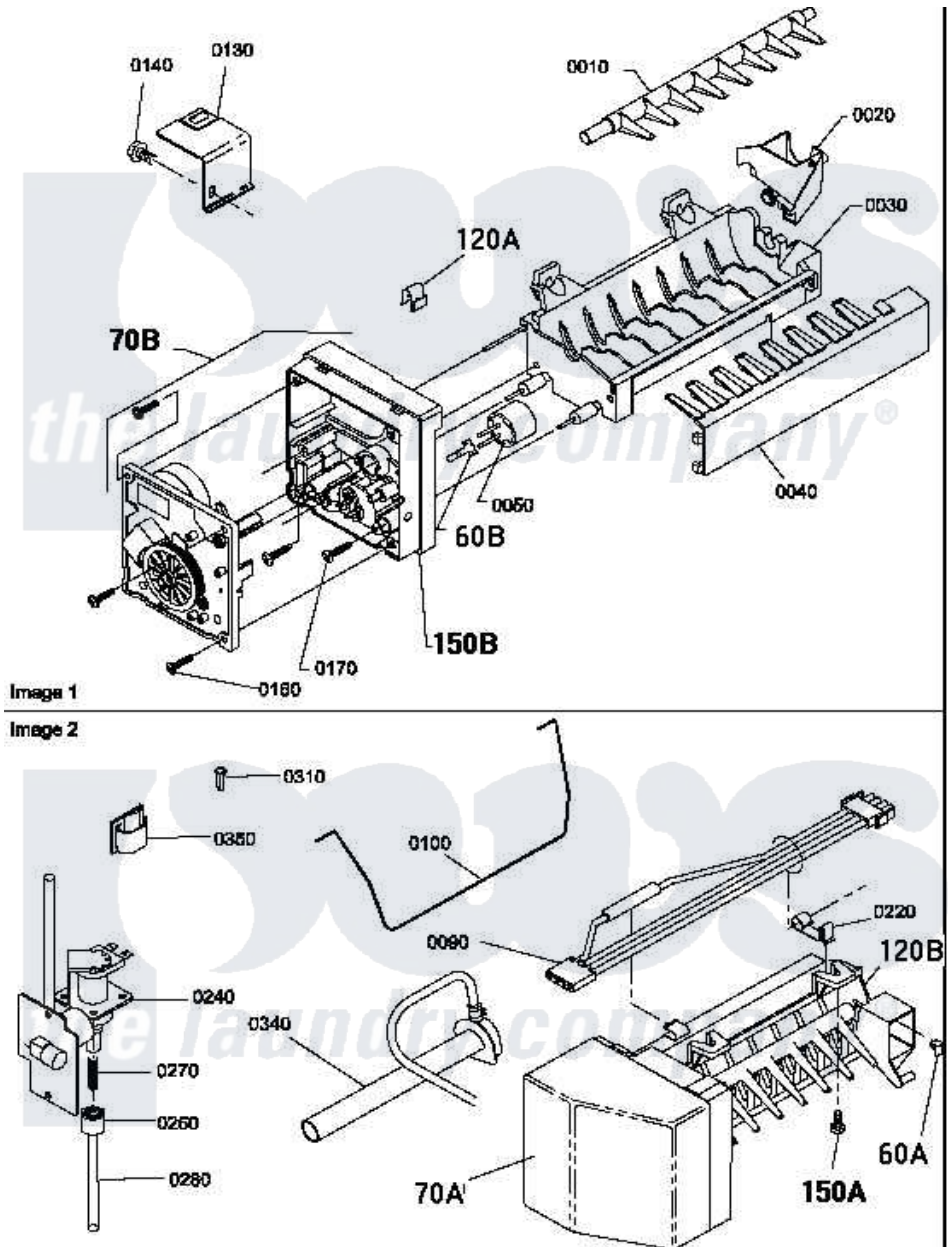

Amana LE4207L2 (BOM: PLE4207L2) 09 - GRAPHIC PANEL, CONTROL HOOD AND CONTROLS

Amana Residential Amana LE4207L2 (BOM: PLE4207L2) Dryer Parts Parts Diagram 09 - GRAPHIC PANEL, CONTROL HOOD AND CONTROLS

[Click on the part number to view part](#)

Item	Original Part Number	Replaced By	Status	Part Description
2	501086	90767		Screw, 8A X 3/8 HeX Washer Head Tapping
6	500343		Not Available	PANEL,BACK(HOME HOOD)
7	500085P		Not Available	(ADD LETTER L-L, W-W TO PART N
10	24903		Not Available	STICKER,DISCONNECT POW