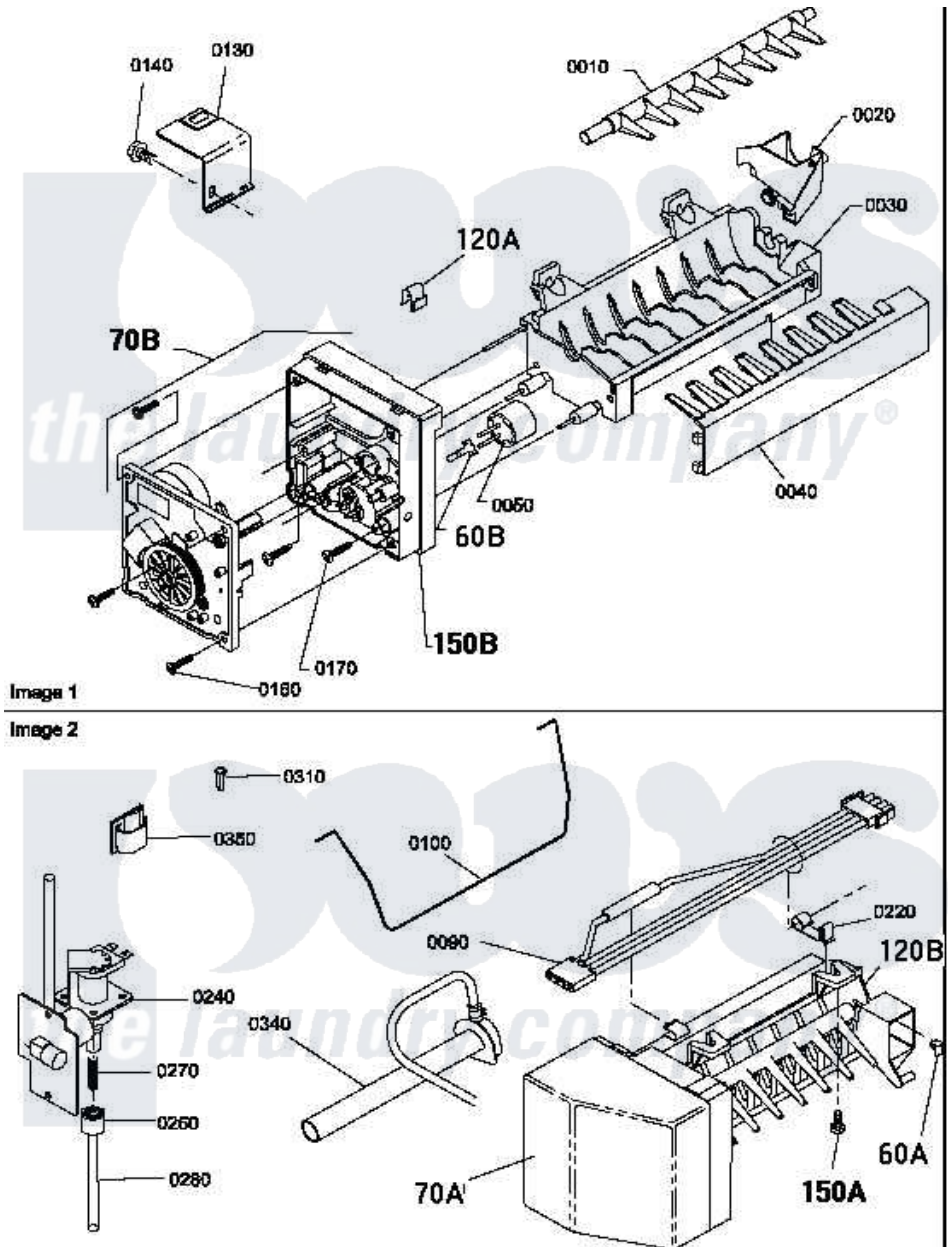

**Amana LE4207L2 (BOM: PLE4207L2) 10 - HEATER BOX ASSY  
ORIGINALLY ON ELEC DRYER**

Amana Residential Amana LE4207L2 (BOM: PLE4207L2) Dryer Parts Parts Diagram 10 - HEATER BOX ASSY  
ORIGINALLY ON ELEC DRYER  
Click on the part number to view part

Item	Original Part Number	Replaced By	Status	Part Description
1	500179P	<a href="#">503605</a>		Assembly, Heater Duct
2	501668	<a href="#">503688</a>		Screw, 10B-16 X .34 I
3	60952		Not Available	SHIELD,HEAT DUCT
4	62600	<a href="#">40113801</a>		Fuse, Thermal
5	23222	<a href="#">3177991</a>		Screw
6	Y62641	<a href="#">W10116735</a>		Thermistor-Fix
7	<a href="#">61928</a>			Heater Assembly 208V
"	<a href="#">61927</a>			Heater Assembly