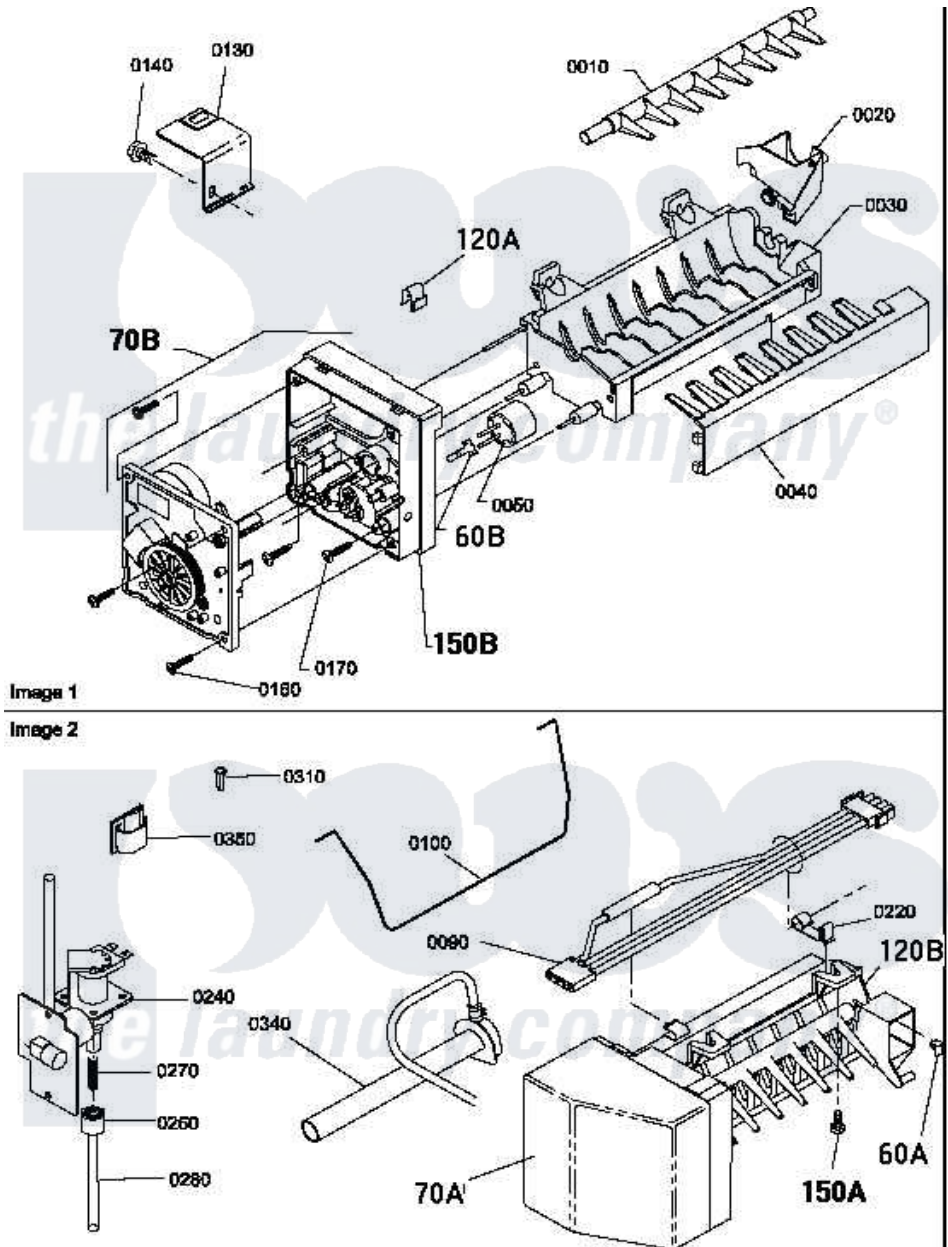

**Amana LE4207L2 (BOM: PLE4207L2) 11 - HEATER BOX ASSY
ORIGINALLY ON GAS DRYER**

Amana Residential Amana LE4207L2 (BOM: PLE4207L2) Dryer Parts Parts Diagram 11 - HEATER BOX ASSY
ORIGINALLY ON GAS DRYER
Click on the part number to view part

Item	Original Part Number	Replaced By	Status	Part Description
2	500179P	503605		Assembly, Heater Duct
3	501668	503688		Screw, 10B-16 X .34 I
4	60952		Not Available	SHIELD,HEAT DUCT
7	500070			Base, Dryer