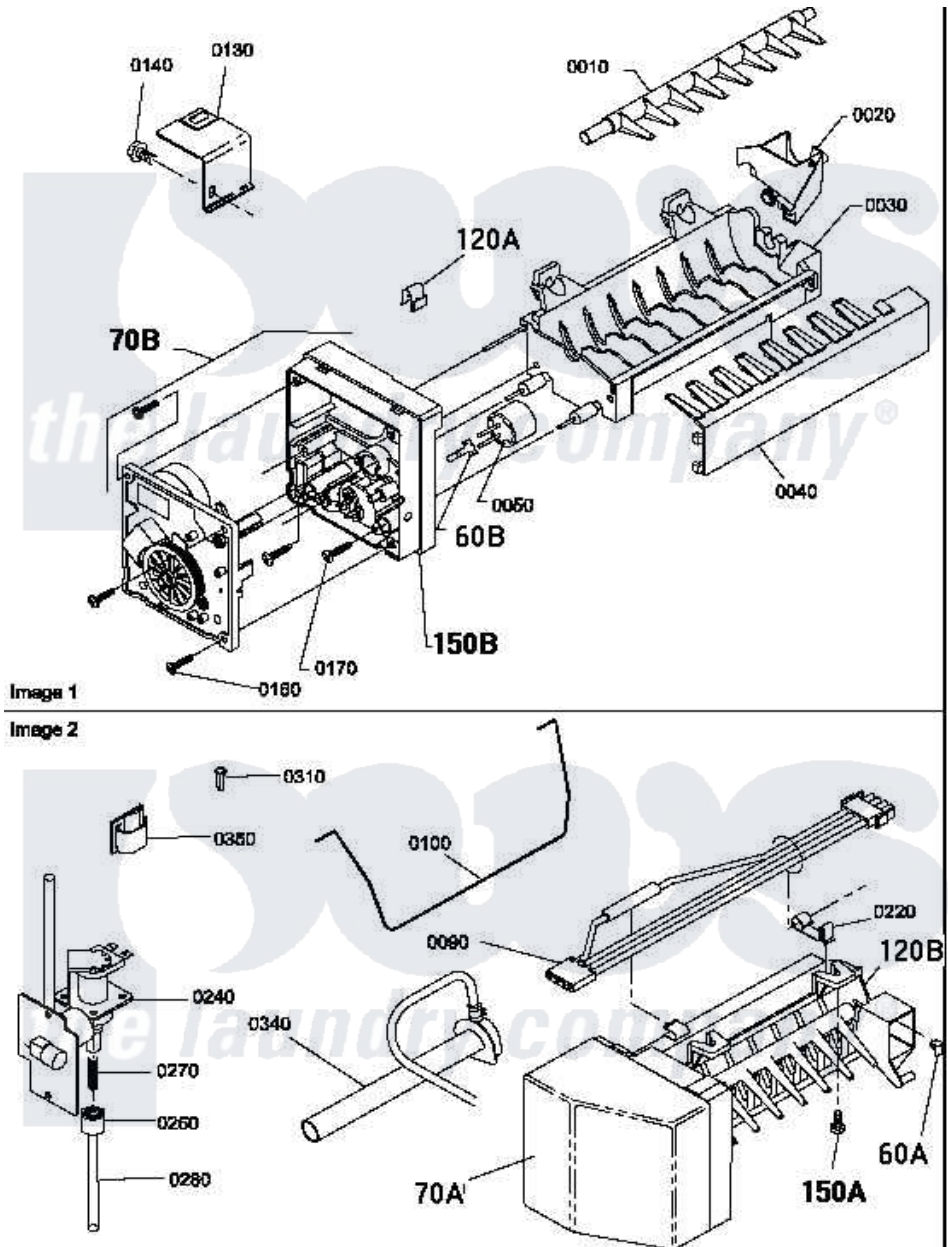

# Amana LE4207L2 (BOM: PLE4207L2) 12 - HEATER BOX ASSY REPLACEMENT

Amana Residential Amana LE4207L2 (BOM: PLE4207L2) Dryer Parts Parts Diagram 12 - HEATER BOX ASSY REPLACEMENT

Click on the part number to view part

Item	Original Part Number	Replaced By	Status	Part Description
1	500179P	<a href="#">503605</a>		Assembly, Heater Duct
2	<a href="#">500820</a>			Outlet Cover
3	501668	<a href="#">503688</a>		Screw, 10B-16 X .34 I