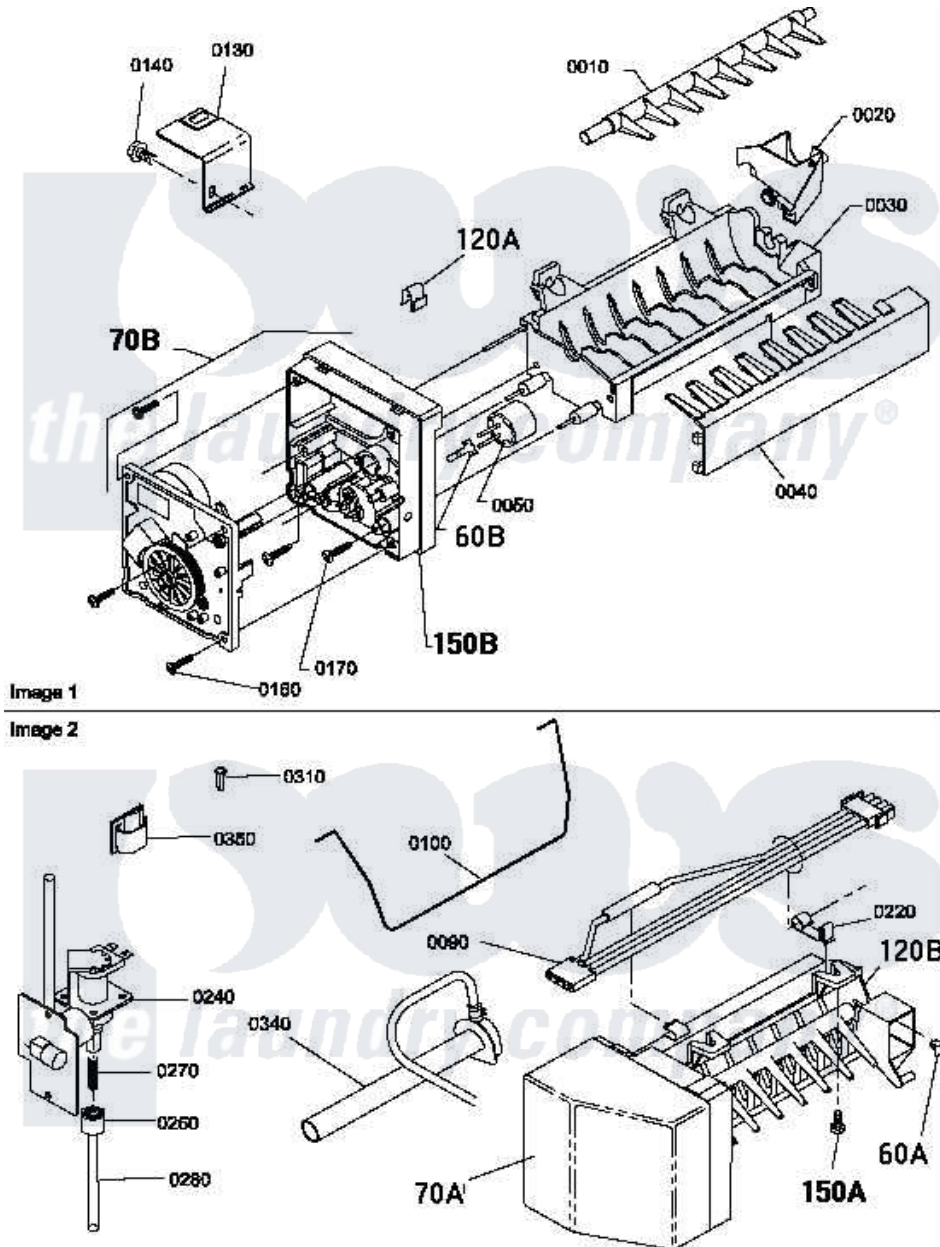

Amana LE4207L2 (BOM: PLE4207L2) 13 - LOADING DOOR WITH DRYING RACK

Amana Residential Amana LE4207L2 (BOM: PLE4207L2) Dryer Parts Parts Diagram 13 - LOADING DOOR WITH DRYING RACK

[Click on the part number to view part](#)

Item	Original Part Number	Replaced By	Status	Part Description
1	500226			Screw, 8b-16 x 5/8 Tap
2	500223	40116201		Bracket, Door Strike
3	500039	510181		Strike Doormetal
4	500200		Not Available	SEAL,DOOR
6	500199		Not Available	ASSY,LINER & SEAL
7	500236			Clip, Door Hinge Mount
8	500033		Not Available	FRONT PANEL
9	500041	Y503676		Hinge, Door And Top
10	500297	8281236		Screw
11	500042		Not Available	DOOR PULL
12	500040			Outer Door Panel
NI	500035		Not Available	COMPLETE LOADING DOOR ASSEMBLY