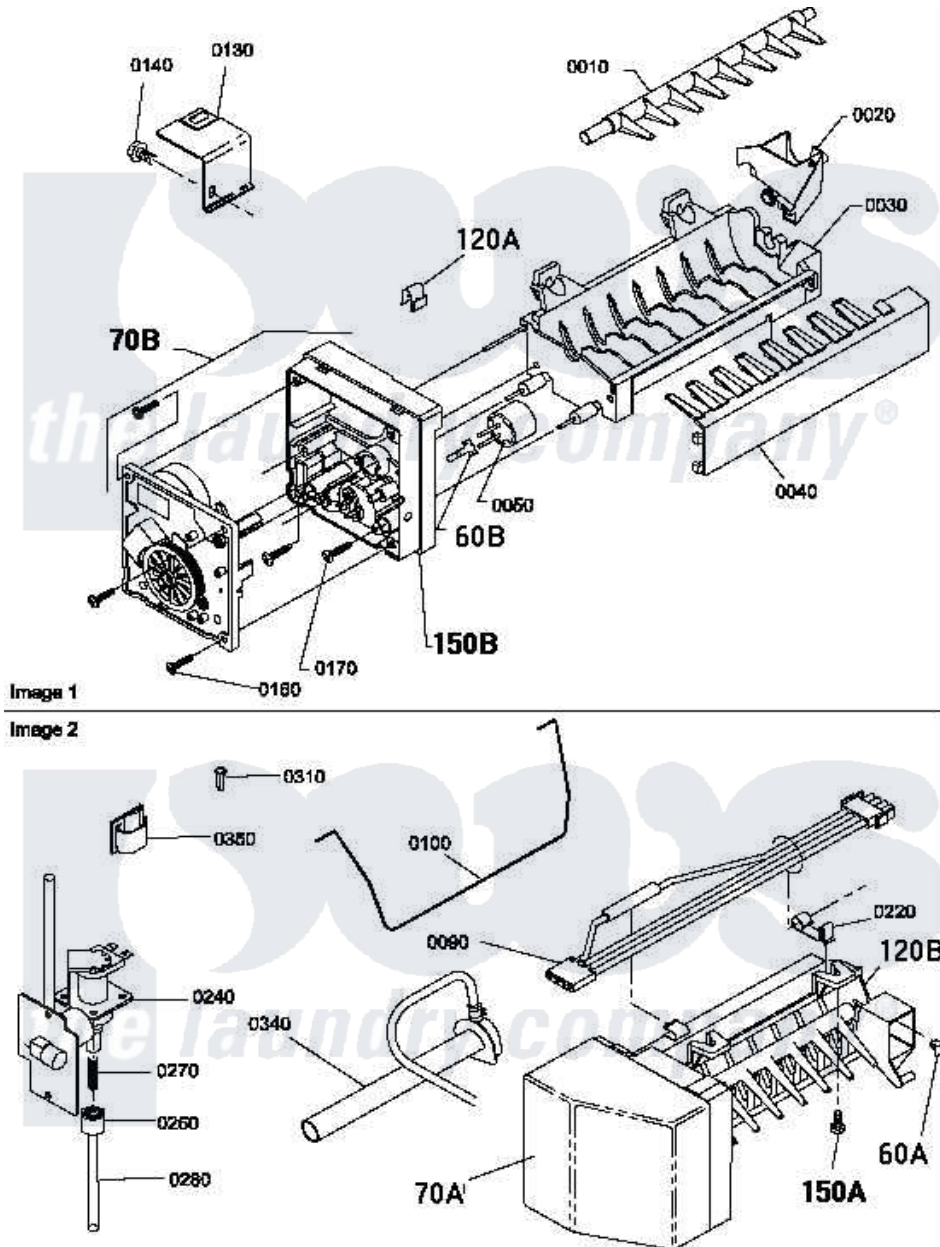

Amana LE4207L2 (BOM: PLE4207L2) 14 - LOWER ACCESS PANEL, FRONT PANEL AND SEAL

Amana Residential Amana LE4207L2 (BOM: PLE4207L2) Dryer Parts Parts Diagram 14 - LOWER ACCESS PANEL, FRONT PANEL AND SEAL

[Click on the part number to view part](#)

Item	Original Part Number	Replaced By	Status	Part Description
1	32671	Y014874		Screw, Idler Arm And Sleeve
2	28835	22001650		Fastener, Spring
3	Y62872	W10169313		Switch-Dor
4	500034			Seal, Front Panel
5	500033		Not Available	FRONT PANEL
6	33562	27001200		Screw
8	500044		Not Available	LOWER ACCESS PANEL
9	56079	505187		Locator, Panel
10	500227	505295		Screw, No.8ab-16 x 3/4 PH
11	54660	LA-1003		Door Catch Kit
12	500281		Not Available	STICKER