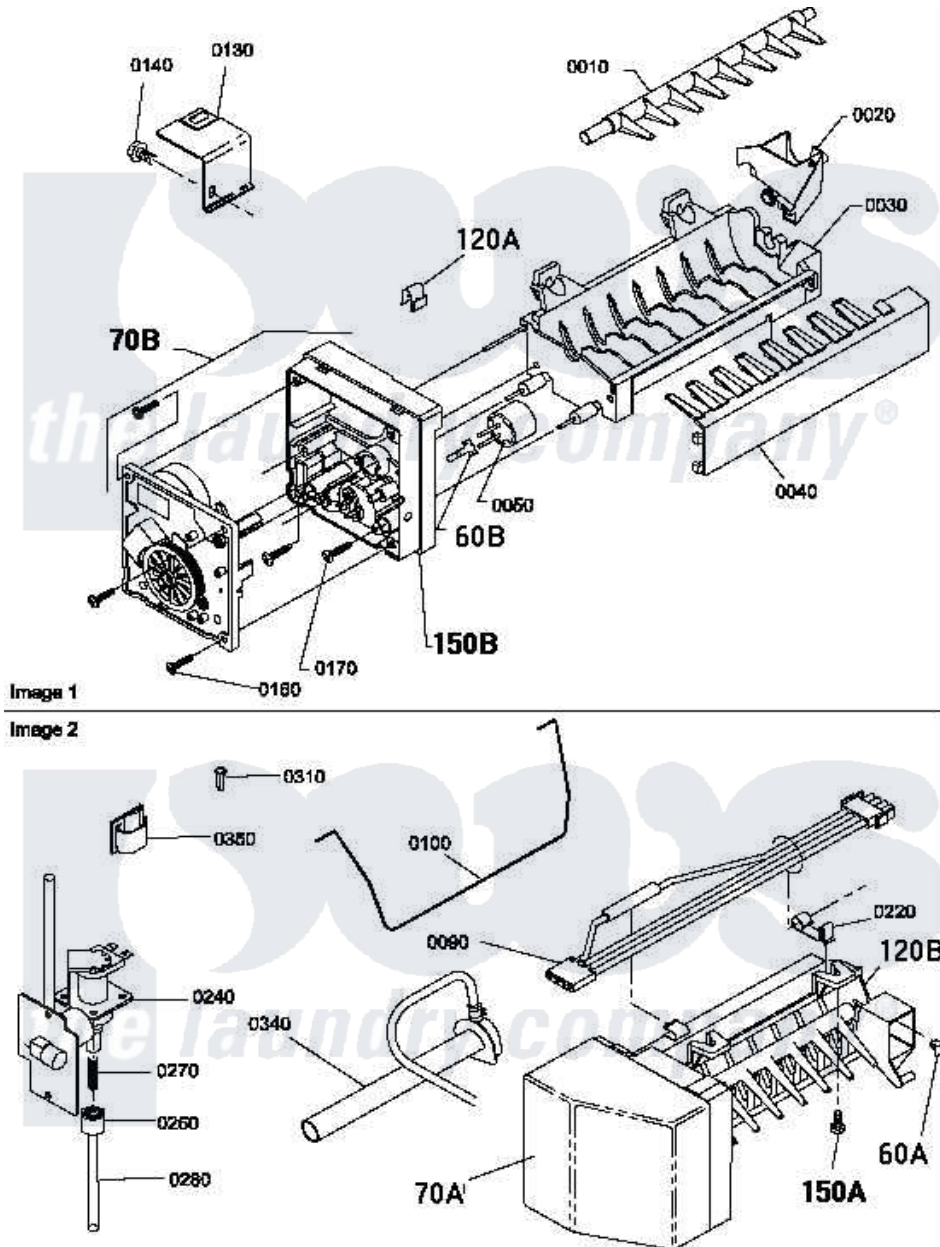

# Amana LE4207L2 (BOM: PLE4207L2) 16 - MOTOR, EXHAUST FAN AND BELT

Amana Residential Amana LE4207L2 (BOM: PLE4207L2) Dryer Parts Parts Diagram 16 - MOTOR, EXHAUST FAN AND BELT

Click on the part number to view part

Item	Original Part Number	Replaced By	Status	Part Description
1	<a href="#">56020</a>			Housing, Blower
2	501218		Not Available	MOTOR SWITCH (DOES NOT INCLUDE THERMAL PROT
3	501211	<a href="#">2200376</a>		Motor
4	Y58047	<a href="#">660658</a>		Clamp, Motor Mounting 343481 685441
5	59174	<a href="#">40111201</a>		Belt, Cylinder
6	<a href="#">500011</a>			Pulley, Motor
7	<a href="#">590P3</a>			Motor Hub Ring Kit
8	<a href="#">20530</a>			Screw, 10-24 x 3/8 Hex
9	Y31645	<a href="#">27001200</a>		Screw
10	33562	<a href="#">27001200</a>		Screw
11	<a href="#">56076</a>			Spring, Idler
12	56156	<a href="#">358160</a>		Nut
13	500910	<a href="#">37001144</a>		Assembly- Idler

14	<a href="#">56461</a>		Shaft
15	<a href="#">52549</a>		Washer, 501 ID X3/4 Odx
16	<a href="#">Y54414</a>		Assembly, Wheel And Bearing
17	<a href="#">23748</a>		Ring, Retaining
18	<a href="#">500824</a>		Screw, 1/4-20 Unc Hex
19	500269	<a href="#">37001287</a>	Assembly, Idler Lever/Shaft/Pulley
20	52566	<a href="#">27001225</a>	Nut, Jam Mid Lock 1/4-20
21	500822	<a href="#">503613</a>	Mount, Motor
22	<a href="#">500070</a>		Base, Dryer
24	<a href="#">56410</a>		Thermostat
25	23222	<a href="#">3177991</a>	Screw
27	<a href="#">500313</a>		Seal, Blower Housing
28	<a href="#">31260</a>		Screw, No.8 X 3/8 Ind H
29	500078	<a href="#">511969P</a>	Kit Blower Housing And Cover
30	56000	<a href="#">510139P</a>	Assembly Blower Fan Package