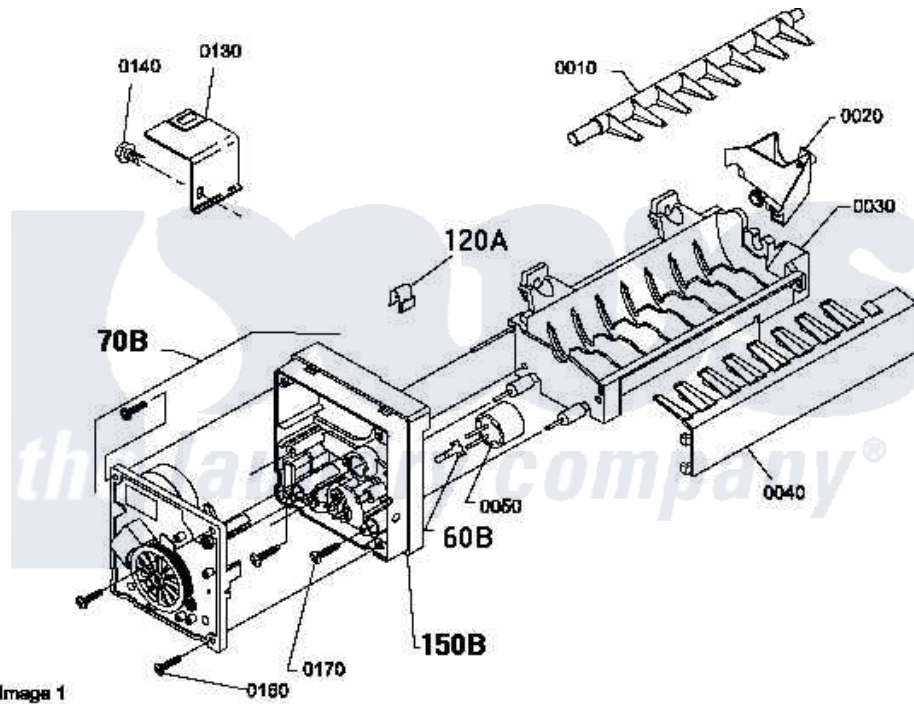

# Amana LE4207L2 (BOM: PLE4207L2) 18 - POWER CORDS

Image 1

Image 2

Amana Residential Amana LE4207L2 (BOM: PLE4207L2) Dryer Parts Parts Diagram 18 - POWER CORDS  
 Click on the part number to view part

Item	Original Part Number	Replaced By	Status	Part Description
1	<a href="#">20530</a>			Screw, 10-24 x 3/8 Hex
2	500001P		Not Available	(ADD LETTER BEFORE "P" IN PART
3	500343		Not Available	PANEL,BACK(HOME HOOD)
4	500085P		Not Available	(ADD LETTER L-L, W-W TO PART N
5	61923P	<a href="#">61923</a>		Block, Terminal
6	Y61199	<a href="#">3400094</a>		Screw, 10-32 X 3/8