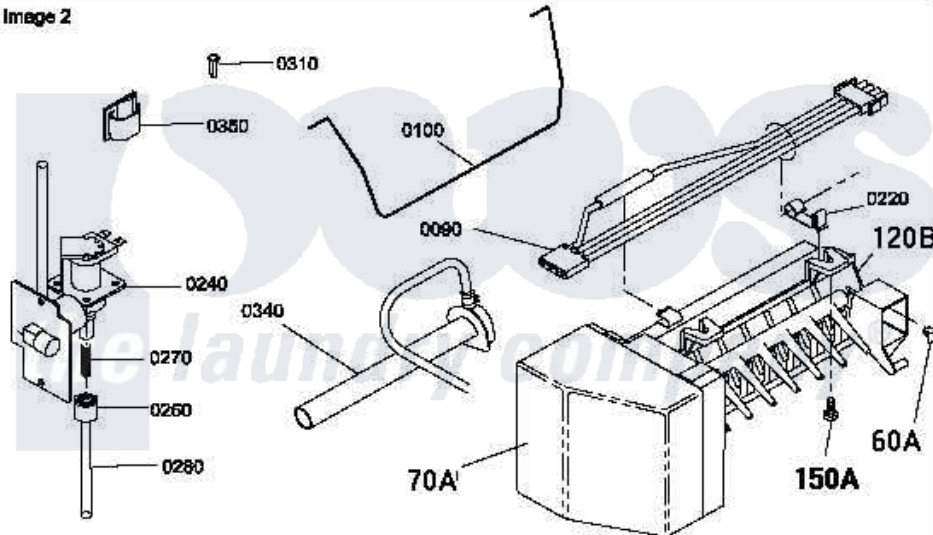

# Amana LE4207L2 (BOM: PLE4207L2) 18 - POWER CORDS

Image 1

Image 2

Amana Residential Amana LE4207L2 (BOM: PLE4207L2) Dryer Parts Parts Diagram 18 - POWER CORDS  
 Click on the part number to view part

Item	Original Part Number	Replaced By	Status	Part Description
1	<a href="#">20530</a>			Screw, 10-24 x 3/8 Hex
2	500001P		Not Available	(ADD LETTER BEFORE "P" IN PART
3	500343		Not Available	PANEL,BACK(HOME HOOD)
4	500085P		Not Available	(ADD LETTER L-L, W-W TO PART N
5	61923P	<a href="#">61923</a>		Block, Terminal
6	Y61199	<a href="#">3400094</a>		Screw, 10-32 X 3/8