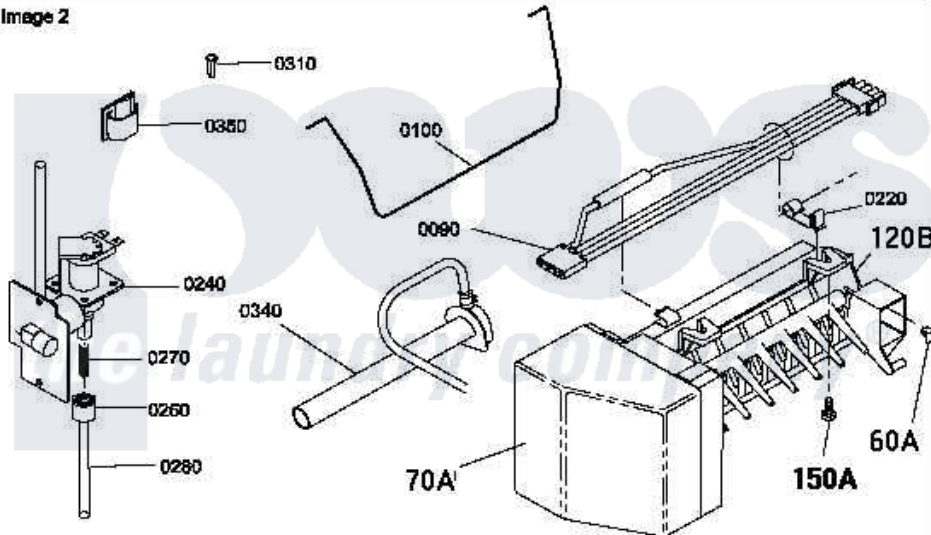

Amana LE4207L2 (BOM: PLE4207L2) 19 - POWER CORDS

Image 1

Image 2

Amana Residential Amana LE4207L2 (BOM: PLE4207L2) Dryer Parts Parts Diagram 19 - POWER CORDS
 Click on the part number to view part

Item	Original Part Number	Replaced By	Status	Part Description
1	500001P		Not Available	(ADD LETTER BEFORE "P" IN PART
2	500343		Not Available	PANEL,BACK(HOME HOOD)
3	500085P		Not Available	(ADD LETTER L-L, W-W TO PART N
6	20530			Screw, 10-24 x 3/8 Hex