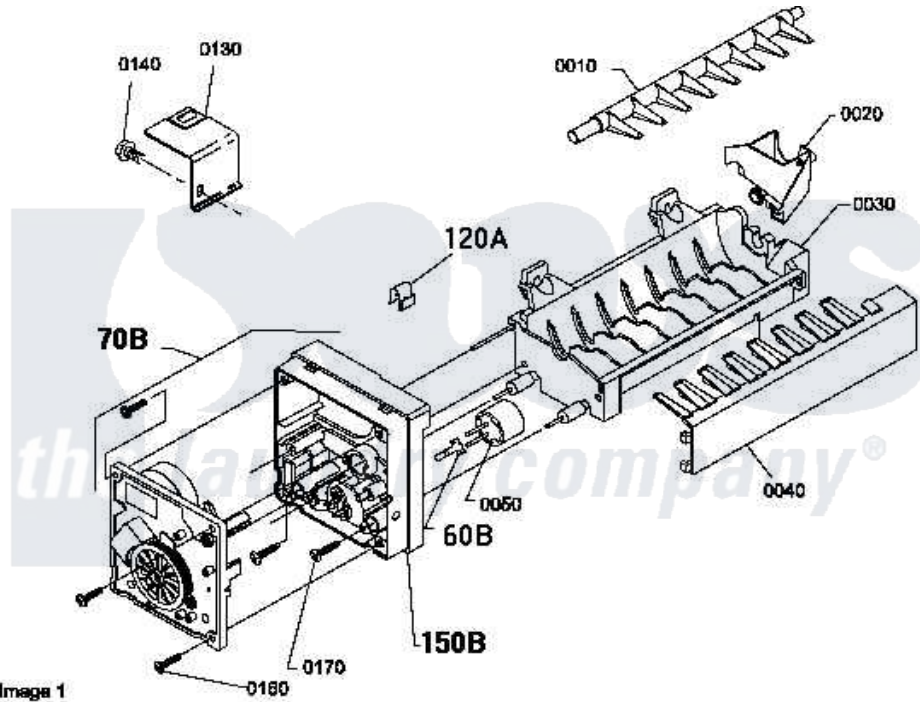

Amana LE4207L2 (BOM: PLE4207L2) 19 - POWER CORDS

Image 1

Image 2

Amana Residential Amana LE4207L2 (BOM: PLE4207L2) Dryer Parts Parts Diagram 19 - POWER CORDS
 Click on the part number to view part

Item	Original Part Number	Replaced By	Status	Part Description
1	500001P		Not Available	(ADD LETTER BEFORE "P" IN PART
2	500343		Not Available	PANEL,BACK(HOME HOOD)
3	500085P		Not Available	(ADD LETTER L-L, W-W TO PART N
6	20530			Screw, 10-24 x 3/8 Hex