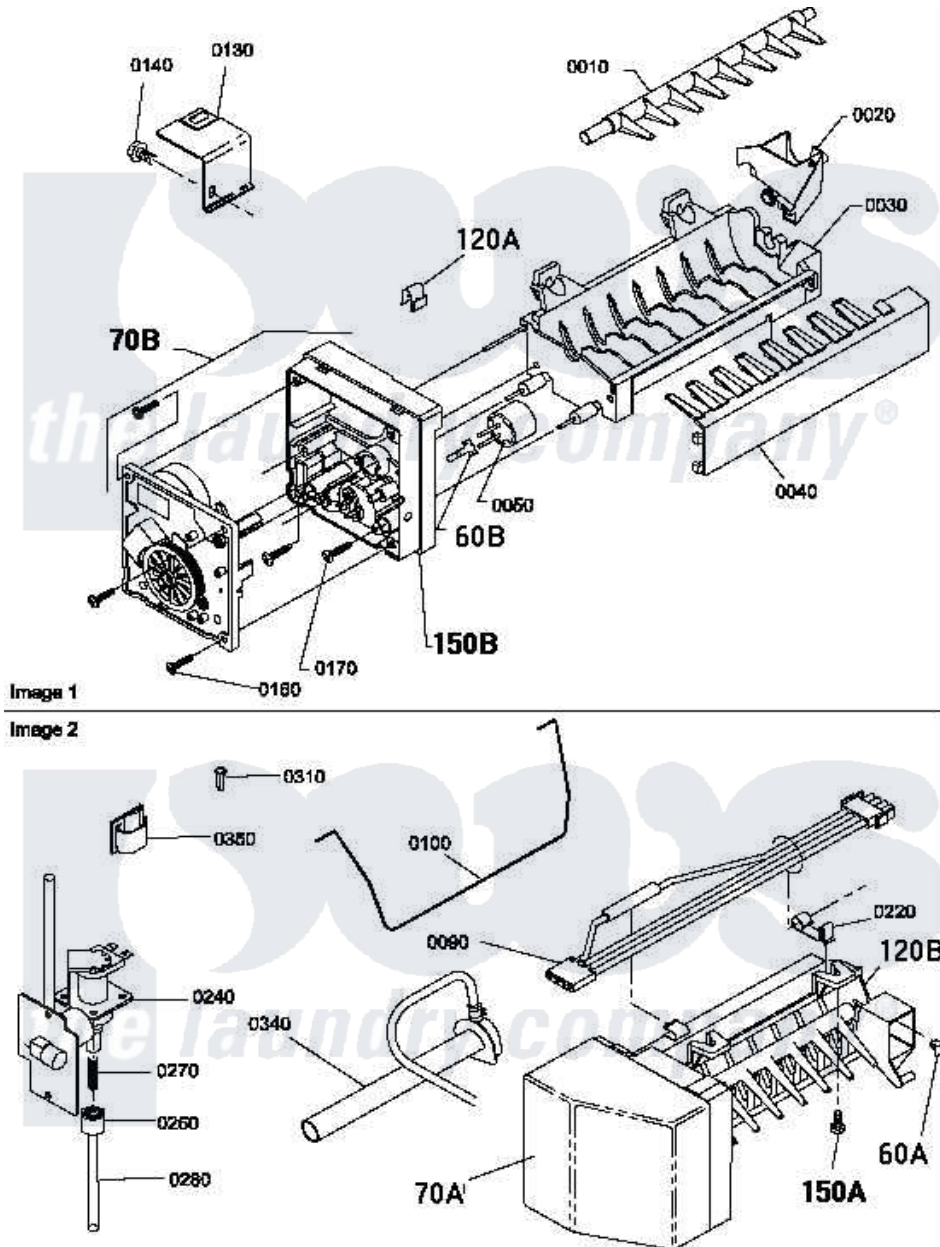

Amana LE4207L2 (BOM: PLE4207L2) 20 - REAR BLKHD/FELT SEAL/CYL ROLLER & TERM

Amana Residential Amana LE4207L2 (BOM: PLE4207L2) Dryer Parts Parts Diagram 20 - REAR BLKHD/FELT SEAL/CYL ROLLER & TERM
 Click on the part number to view part

Item	Original Part Number	Replaced By	Status	Part Description
1	502614W	502614WP		Bulkhead, Rear
2	501285			Screw, No.12 X 9/16-Pla
3	61923P	61923		Block, Terminal
4	Y61199	3400094		Screw, 10-32 X 3/8
5	500179P	503605		Assembly, Heater Duct
6	20530			Screw, 10-24 x 3/8 Hex
7	20530			Screw, 10-24 x 3/8 Hex
8	51474		Not Available	WASHER,13/64IDX1/2ODX.
9	500001P		Not Available	(ADD LETTER BEFORE "P" IN PART
10	501668	503688		Screw, 10B-16 X .34 I
11	500062	40113601		Assembly, Roller Brkt
12	501668	503688		Screw, 10B-16 X .34 I
13	52549			Washer, 501 ID X3/4 Odx
14	23748			Ring, Retaining

15	500214P	37001042	Assembly, Cylinder Roller
16	56461		Shaft
17	56156	358160	Nut
18	501801	37001132	Seal, Cylinder
19	22506P	511637P	Adh Dow 737 Clr 3 Oz Tube