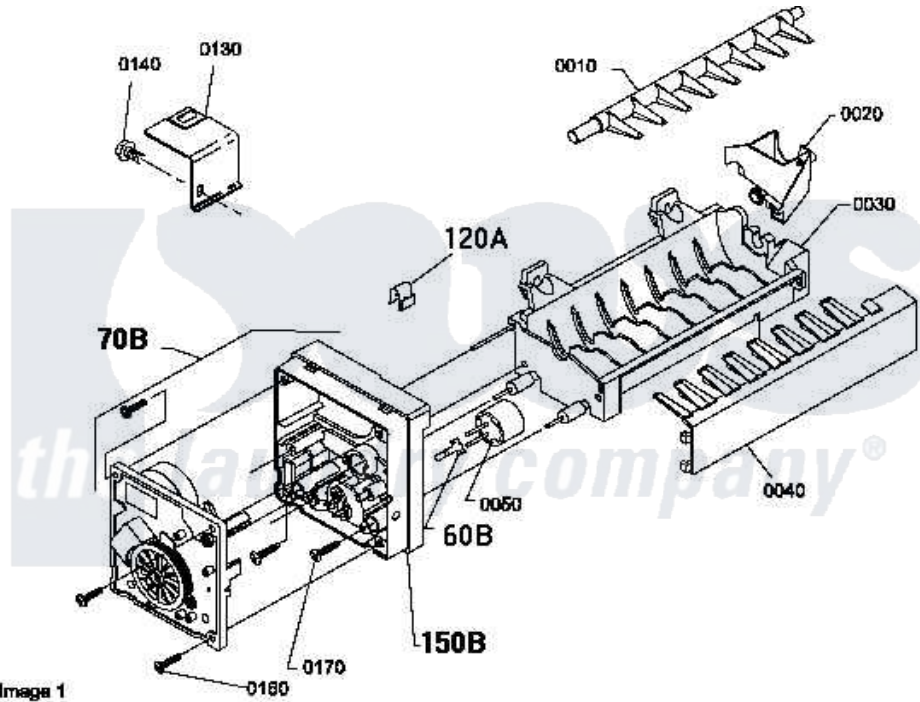

Amana LE4207L2 (BOM: PLE4207L2) 21 - TERMINALS

Image 1

Image 2

Amana [Residential Amana LE4207L2 \(BOM: PLE4207L2\) Dryer Parts](#) Parts Diagram 21 - TERMINALS
 Click on the part number to view part

Item	Original Part Number	Replaced By	Status	Part Description
1	61510	504034		Clip, Wire
2	Y00237			Terminal-Female 1/4 ((1) 12 GAuge Wire Or(2) 18 GA
3	Y21365	503670		Sleeve Insulator
11	56265			Receptacle, 2 Circuit
15	00130			Terminal, Pin-1/8 Femal