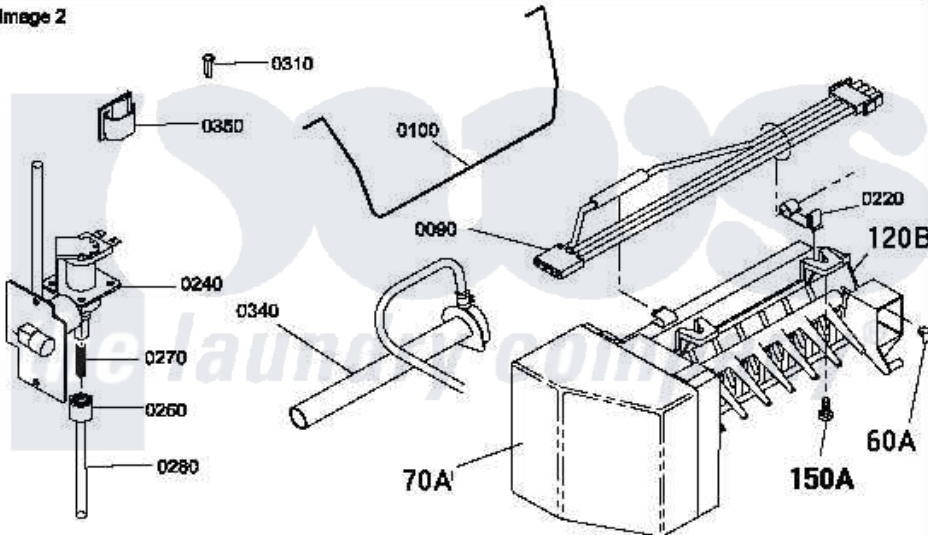

Amana LE4207L2 (BOM: PLE4207L2) 21 - TERMINALS

Image 1

Image 2

Amana [Residential Amana LE4207L2 \(BOM: PLE4207L2\) Dryer Parts](#) Parts Diagram 21 - TERMINALS
 Click on the part number to view part

Item	Original Part Number	Replaced By	Status	Part Description
1	61510	504034		Clip, Wire
2	Y00237			Terminal-Female 1/4 ((1) 12 GAuge Wire Or(2) 18 GA
3	Y21365	503670		Sleeve Insulator
11	56265			Receptacle, 2 Circuit
15	00130			Terminal, Pin-1/8 Femal