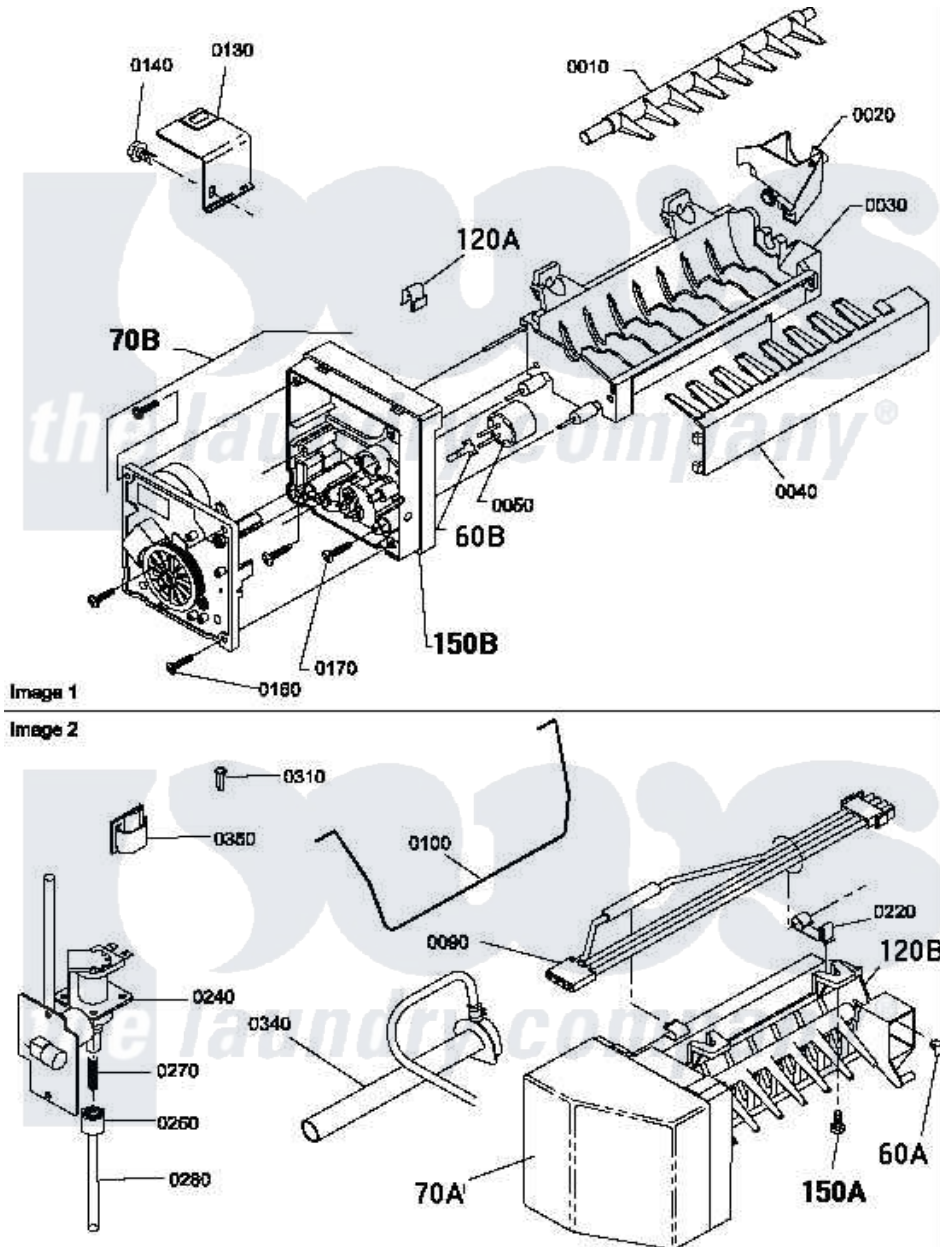

Amana LE4207W2 (BOM: PLE4207W2) 01 - CABINET TOP AND CONTROL HOOD REAR PANEL

Amana Residential Amana LE4207W2 (BOM: PLE4207W2) Dryer Parts Parts Diagram 01 - CABINET TOP AND CONTROL HOOD REAR PANEL
 Click on the part number to view part

Item	Original Part Number	Replaced By	Status	Part Description
1	24903		Not Available	STICKER,DISCONNECT POW
2	500343		Not Available	PANEL,BACK(HOME HOOD)
3	501086	90767		Screw, 8A X 3/8 HeX Washer Head Tapping
4	20530			Screw, 10-24 x 3/8 Hex
5	500001P		Not Available	(ADD LETTER BEFORE "P" IN PART
6	500084	40130801		Bracket, Top Mount
7	33562	27001200		Screw
8	500085P		Not Available	(ADD LETTER L-L, W-W TO PART N
9	501241	Y503876		Clip, Hold Down