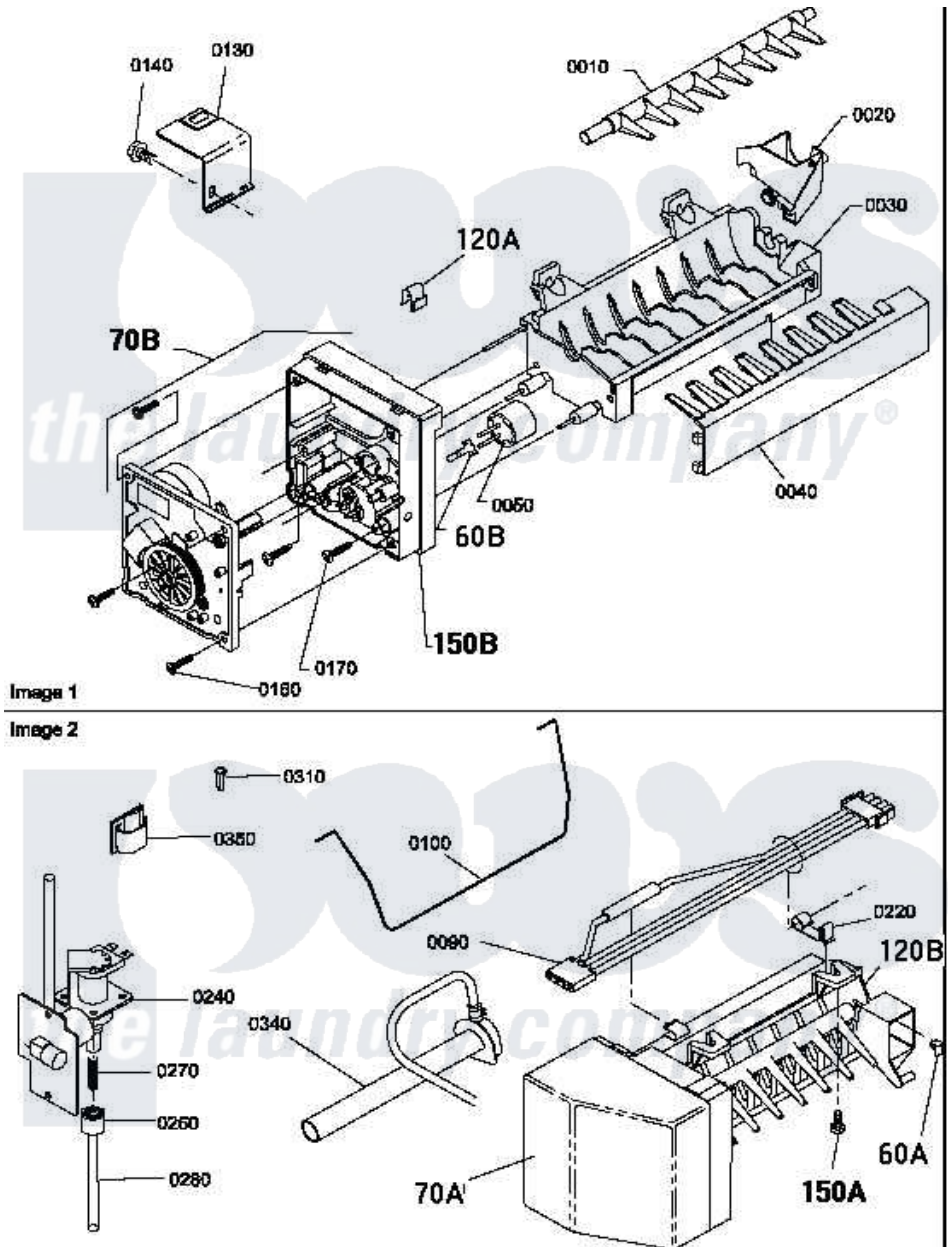

Amana LE4207W2 (BOM: PLE4207W2) 04 - GAS VALVE, IGNITER & GAS CONVERSION KITS

Amana Residential Amana LE4207W2 (BOM: PLE4207W2) Dryer Parts Parts Diagram 04 - GAS VALVE, IGNITER & GAS CONVERSION KITS
 Click on the part number to view part

Item	Original Part Number	Replaced By	Status	Part Description
2	500001P		Not Available	(ADD LETTER BEFORE "P" IN PART
5	23222	3177991		Screw
8	501668	503688		Screw, 10B-16 X .34 I
13	500070			Base, Dryer
15	58804A	306106		Coil, Holding And Booster--W
NI	501885		Not Available	HARNES, WIRE
"	402P3			Kit, Conversion-NG