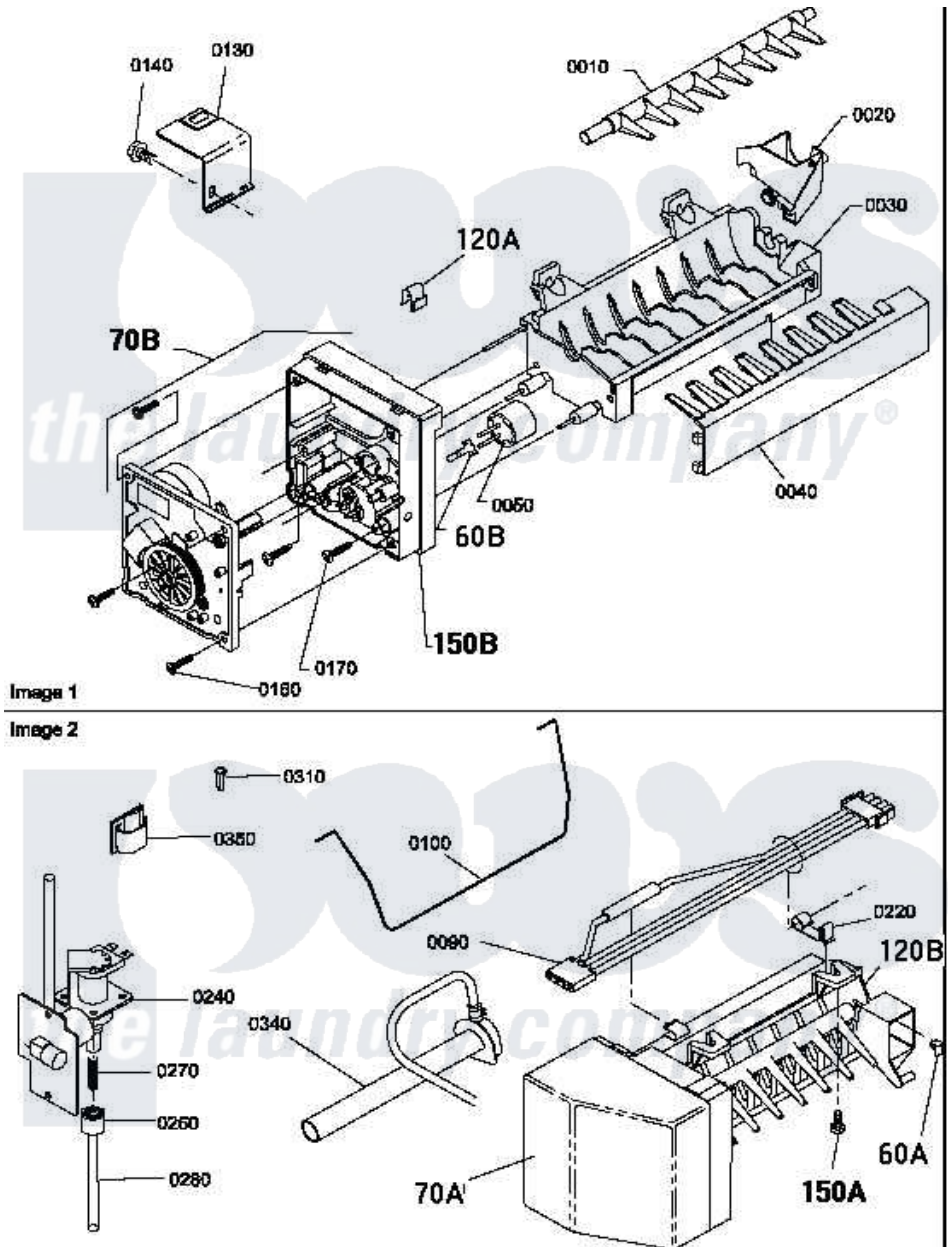

# Amana LE4207W2 (BOM: PLE4207W2) 06 - GRAPHIC PANEL, CONTROL HOOD AND CONTROLS

Amana Residential Amana LE4207W2 (BOM: PLE4207W2) Dryer Parts Parts Diagram 06 - GRAPHIC PANEL, CONTROL HOOD AND CONTROLS  
 Click on the part number to view part

Item	Original Part Number	Replaced By	Status	Part Description
1	500305		Not Available	DIFFUSER W/OUT HOLE
2	501086	<a href="#">90767</a>		Screw, 8A X 3/8 HeX Washer Head Tapping
3	500302		Not Available	COVER, TOP
5	501881		Not Available	TIMER
6	34815		Not Available	PANEL, END R.H. (BLK)
7	500343		Not Available	PANEL, BACK (HOME HOOD)
8	500085P		Not Available	(ADD LETTER L-L, W-W TO PART N)
10	500311	<a href="#">502220W</a>		Knob, Timer
12	500300		Not Available	BRACKET, CONTROL SUPPORT-MECH
13	<a href="#">34816</a>			Panel, End