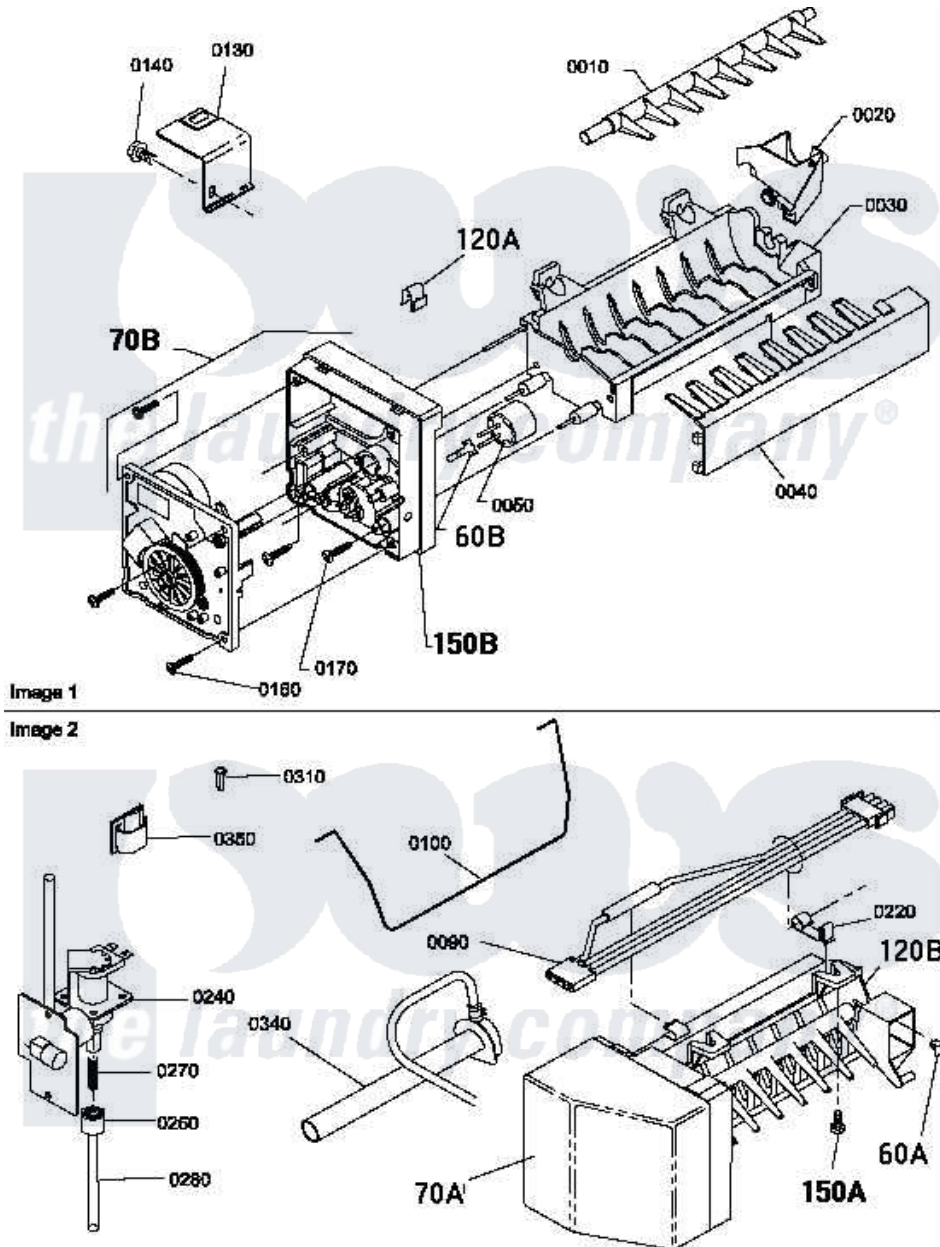

Amana LE4207W2 (BOM: PLE4207W2) 07 - GRAPHIC PANEL, CONTROL HOOD AND CONTROLS

Amana Residential Amana LE4207W2 (BOM: PLE4207W2) Dryer Parts Parts Diagram 07 - GRAPHIC PANEL, CONTROL HOOD AND CONTROLS
 Click on the part number to view part

Item	Original Part Number	Replaced By	Status	Part Description
1	500302		Not Available	COVER, TOP
2	501086	90767		Screw, 8A X 3/8 HeX Washer Head Tapping
3	501881		Not Available	TIMER
4	34815		Not Available	PANEL, END R.H. (BLK)
5	500343		Not Available	PANEL, BACK (HOME HOOD)
6	500085P		Not Available	(ADD LETTER L-L, W-W TO PART N
7	502209	509986		Stud-Shelf
8	500311	50220W		Knob, Timer
9	34847			Assembly, Knob-Rotary
10	24903		Not Available	STICKER, DISCONNECT POW
11	34816			Panel, End
12	500300		Not Available	BRACKET, CONTROL SUPPORT-MECH