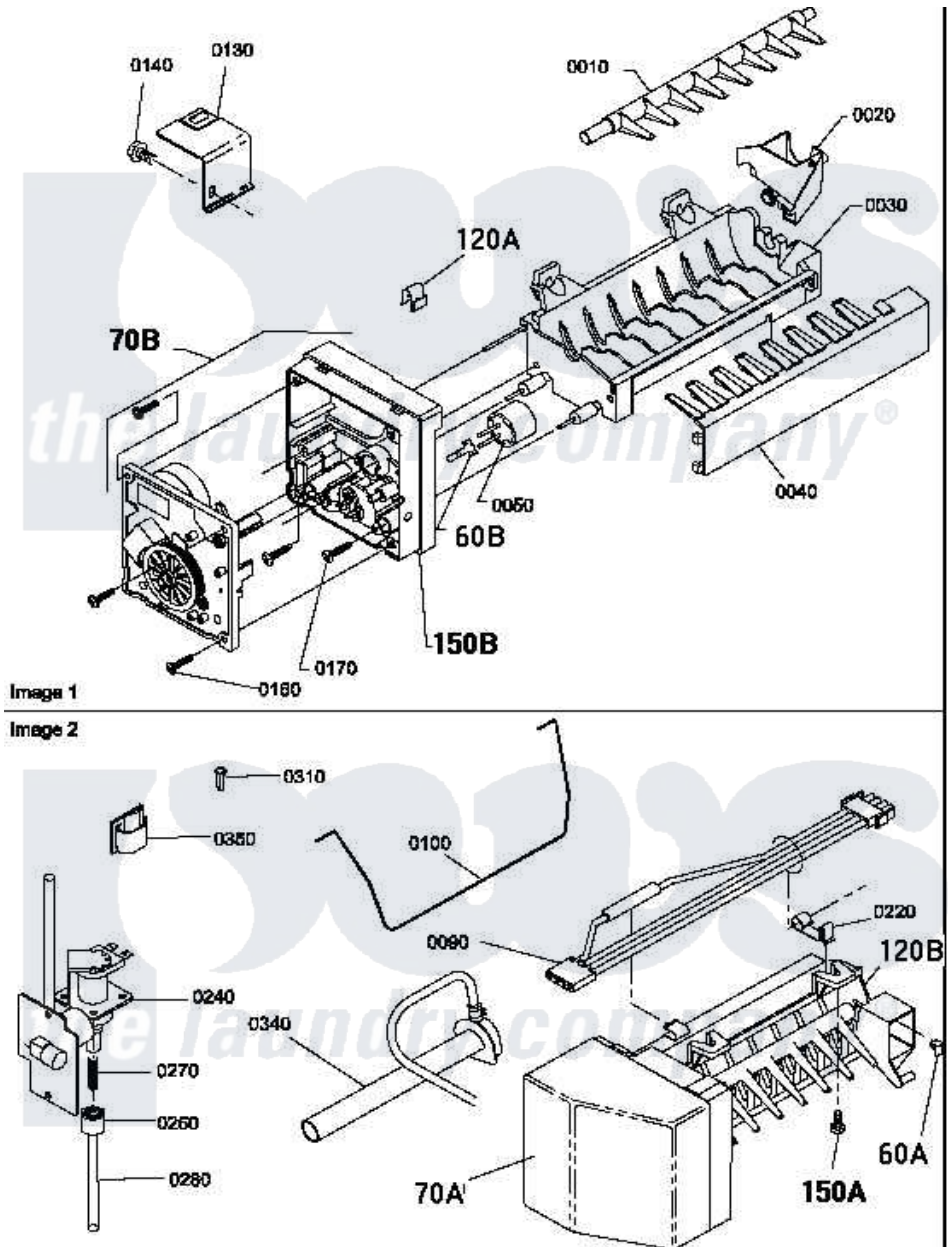

# Amana LE4207W2 (BOM: PLE4207W2) 08 - GRAPHIC PANEL, CONTROL HOOD AND CONTROLS

Amana Residential Amana LE4207W2 (BOM: PLE4207W2) Dryer Parts Parts Diagram 08 - GRAPHIC PANEL, CONTROL HOOD AND CONTROLS  
 Click on the part number to view part

Item	Original Part Number	Replaced By	Status	Part Description
2	501086	<a href="#">90767</a>		Screw, 8A X 3/8 HeX Washer Head Tapping
6	500343		Not Available	PANEL,BACK(HOME HOOD)
7	500085P		Not Available	(ADD LETTER L-L, W-W TO PART N
11	500300		Not Available	BRACKET,CONTROL SUPPORT-MECH
13	24903		Not Available	STICKER,DISCONNECT POW