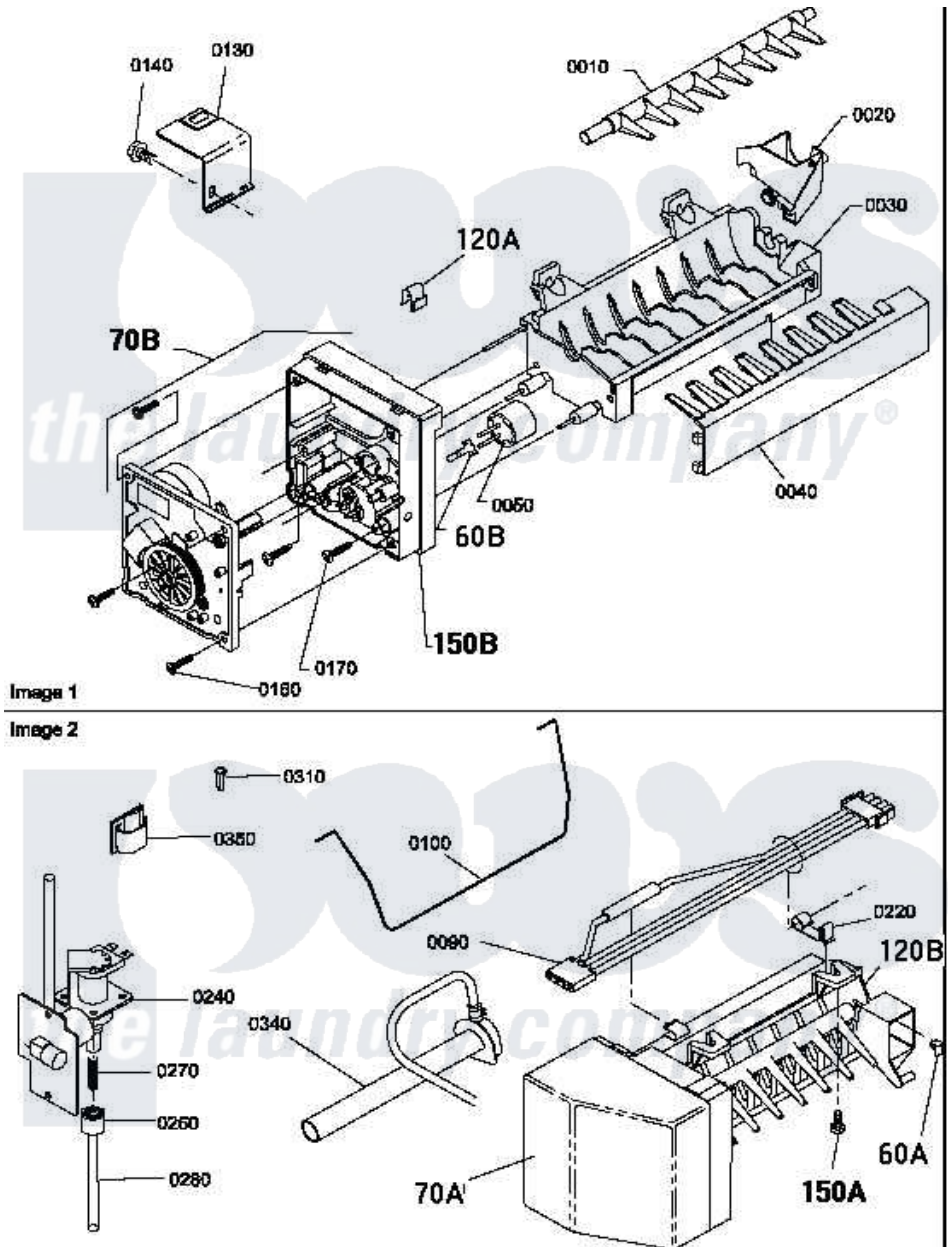

Amana LE4207W2 (BOM: PLE4207W2) 09 - GRAPHIC PANEL, CONTROL HOOD AND CONTROLS

Amana Residential Amana LE4207W2 (BOM: PLE4207W2) Dryer Parts Parts Diagram 09 - GRAPHIC PANEL, CONTROL HOOD AND CONTROLS
 Click on the part number to view part

Item	Original Part Number	Replaced By	Status	Part Description
2	501086	90767		Screw, 8A X 3/8 HeX Washer Head Tapping
6	500343		Not Available	PANEL,BACK(HOME HOOD)
7	500085P		Not Available	(ADD LETTER L-L, W-W TO PART N
10	24903		Not Available	STICKER,DISCONNECT POW