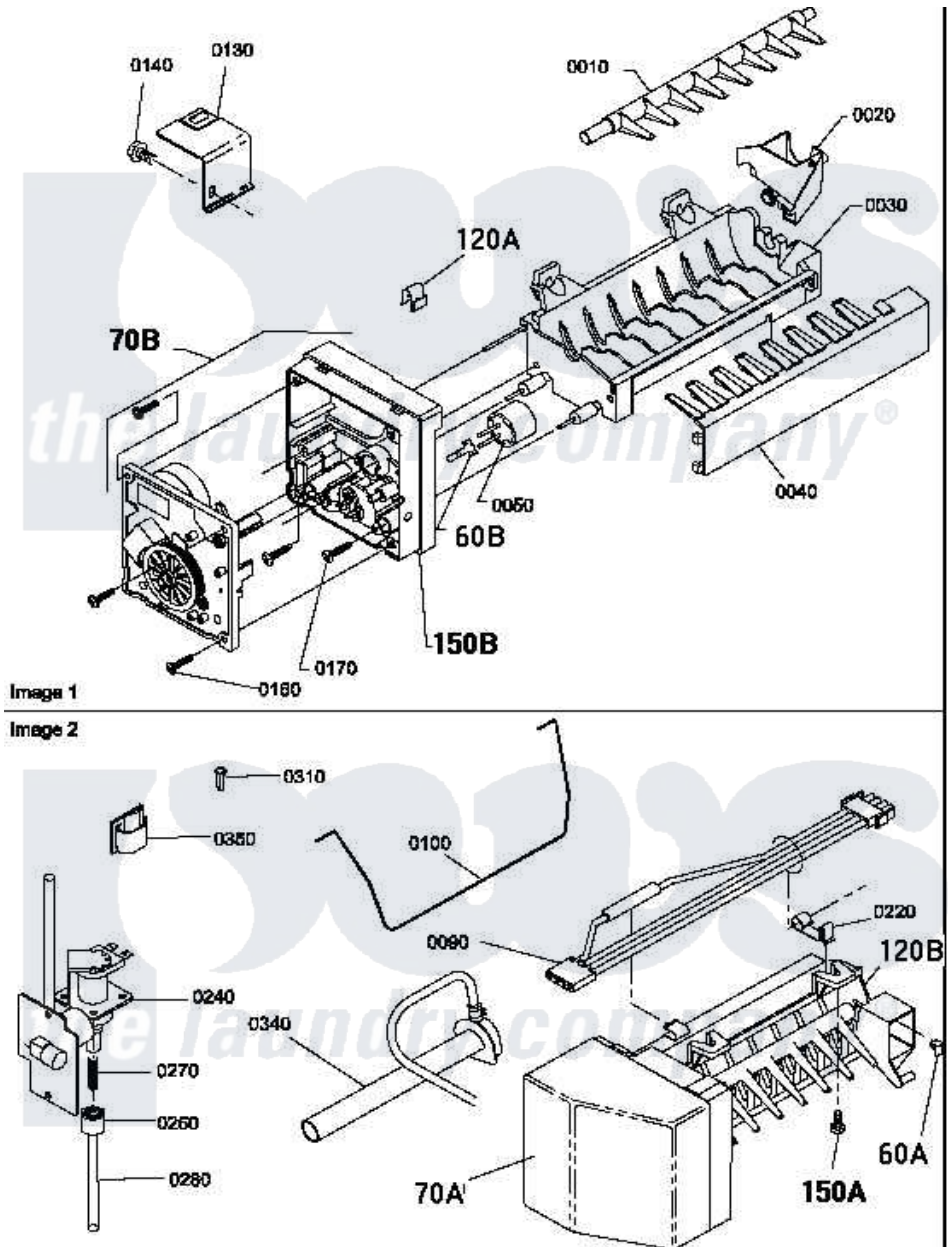

**Amana LE4207W2 (BOM: PLE4207W2) 11 - HEATER BOX ASSY
ORIGINALLY ON GAS DRYER**

Amana Residential Amana LE4207W2 (BOM: PLE4207W2) Dryer Parts Parts Diagram 11 - HEATER BOX ASSY
ORIGINALLY ON GAS DRYER
Click on the part number to view part

Item	Original Part Number	Replaced By	Status	Part Description
2	500179P	503605		Assembly, Heater Duct
3	501668	503688		Screw, 10B-16 X .34 I
4	60952		Not Available	SHIELD,HEAT DUCT
7	500070			Base, Dryer