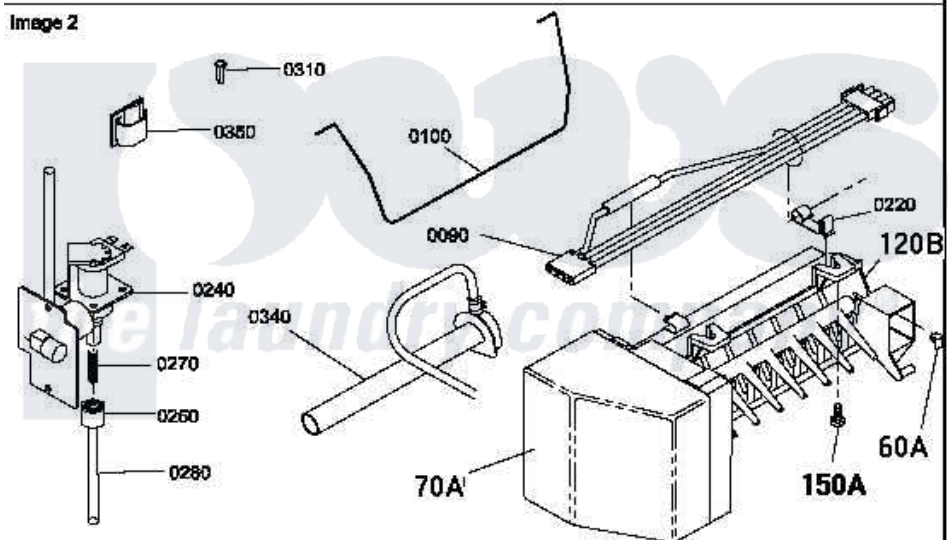

Amana LE4207W2 (BOM: PLE4207W2) 12 - HEATER BOX ASSY REPLACEMENT

Image 1

Image 2

Amana Residential Amana LE4207W2 (BOM: PLE4207W2) Dryer Parts Parts Diagram 12 - HEATER BOX ASSY REPLACEMENT

Click on the part number to view part

Item	Original Part Number	Replaced By	Status	Part Description
1	500179P	503605		Assembly, Heater Duct
2	500820			Outlet Cover
3	501668	503688		Screw, 10B-16 X .34 I

the laundry company®