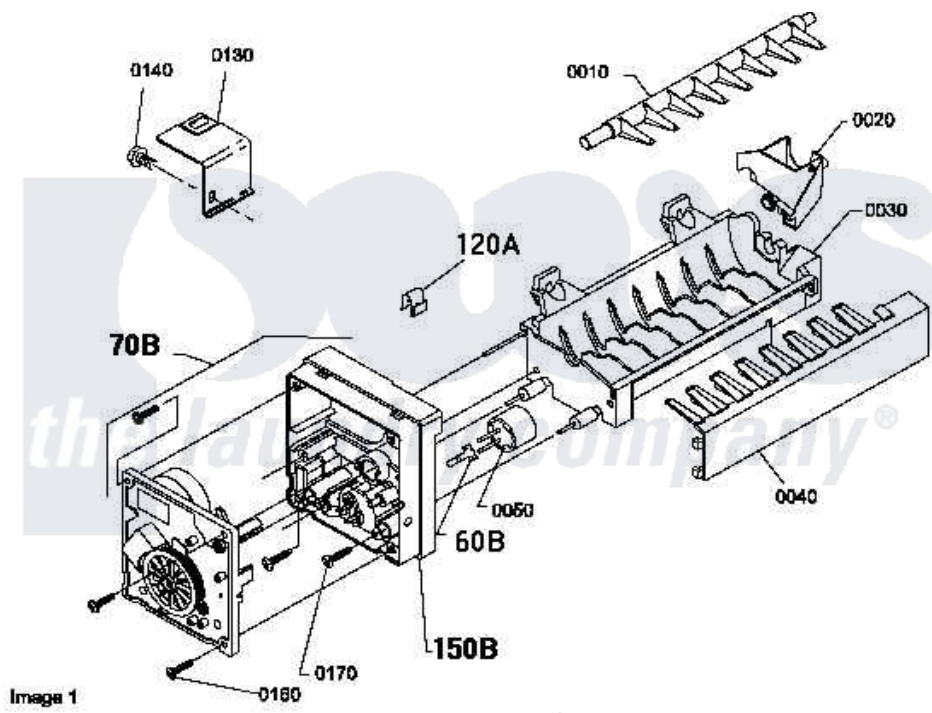

Amana LE4207W2 (BOM: PLE4207W2) 12 - HEATER BOX ASSY REPLACEMENT

Image 1

Image 2

Amana Residential Amana LE4207W2 (BOM: PLE4207W2) Dryer Parts Parts Diagram 12 - HEATER BOX ASSY REPLACEMENT

Click on the part number to view part

Item	Original Part Number	Replaced By	Status	Part Description
1	500179P	503605		Assembly, Heater Duct
2	500820			Outlet Cover
3	501668	503688		Screw, 10B-16 X .34 I

the laundry company®