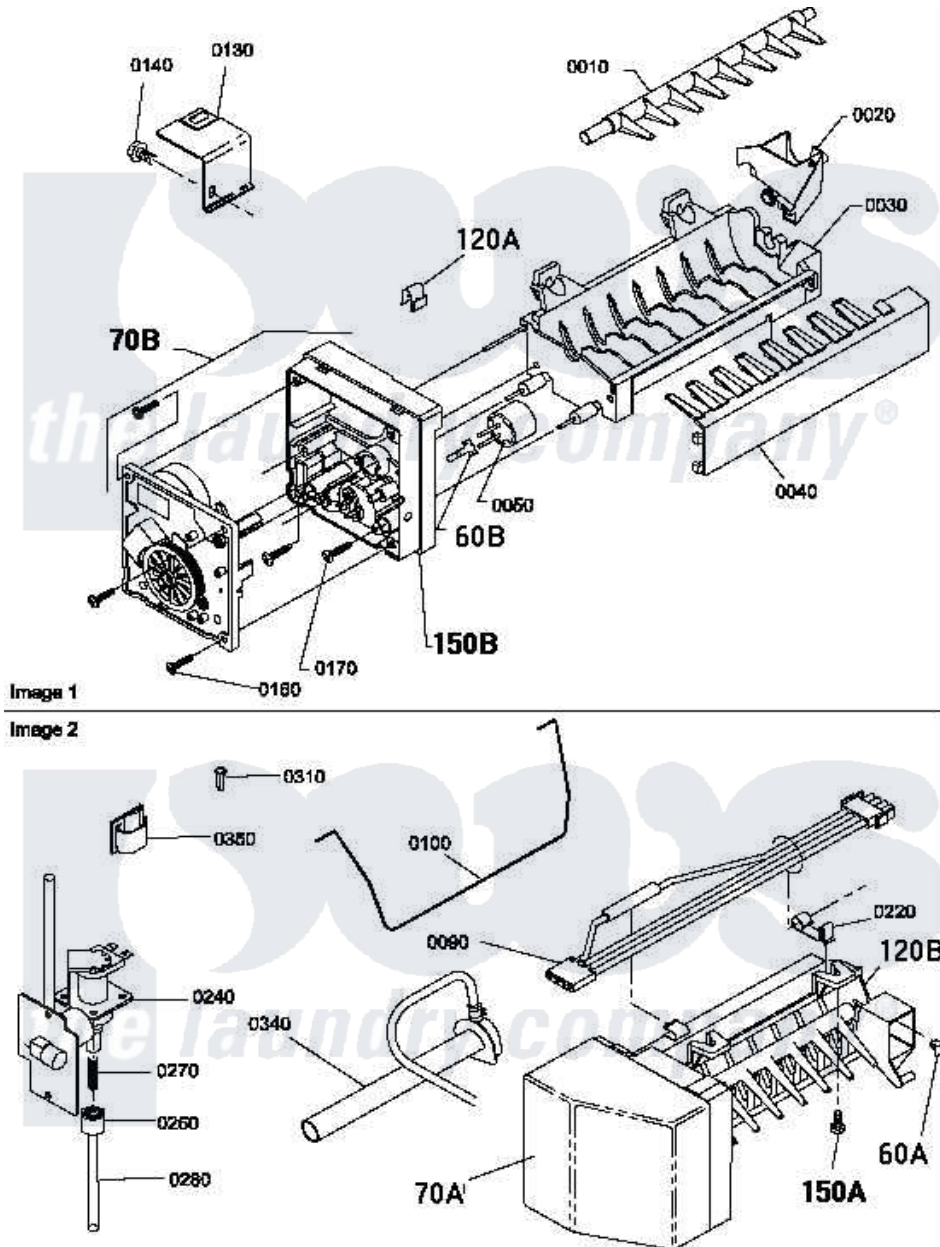

Amana LE4207W2 (BOM: PLE4207W2) 13 - LOADING DOOR WITH DRYING RACK

Amana Residential Amana LE4207W2 (BOM: PLE4207W2) Dryer Parts Parts Diagram 13 - LOADING DOOR WITH DRYING RACK
 Click on the part number to view part

Item	Original Part Number	Replaced By	Status	Part Description
1	500226			Screw, 8b-16 x 5/8 Tap
2	500223	40116201		Bracket, Door Strike
3	500039	510181		Strike Doormetal
4	500200		Not Available	SEAL,DOOR
6	500199		Not Available	ASSY,LINER & SEAL
7	500236			Clip, Door Hinge Mount
8	500033		Not Available	FRONT PANEL
9	500041	Y503676		Hinge, Door And Top
10	500297	8281236		Screw
11	500042		Not Available	DOOR PULL
12	500040			Outer Door Panel
NI	500035		Not Available	COMPLETE LOADING DOOR ASSEMBLY