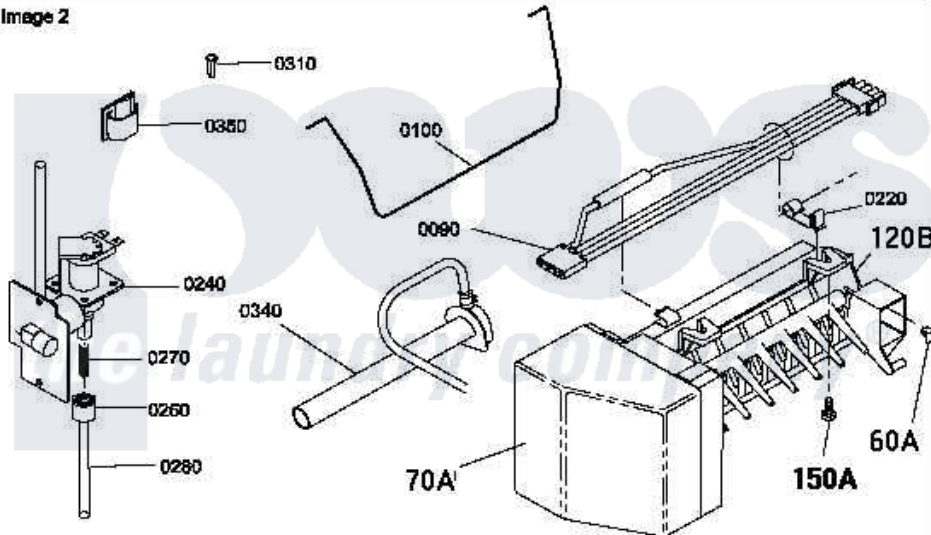

Image 1

Image 2

Amana Residential Amana LE4207W2 (BOM: PLE4207W2) Dryer Parts Diagram 17 - Page 21

[Click on the part number to view part](#)

Item	Original Part Number	Replaced By	Status	Part Description
1	500338			Housing-10 Position
2	00255		Not Available	(1/4 INCH-FOR (1) 12 GAUGE WIR
3	Y00188			Molex Terminal
4	128P4		Not Available	(FOR USE ON GAS DRYER TERMINAL
5	190P4			Terminal Extractor Tool
6	283P4			Terminal Extractor Tool