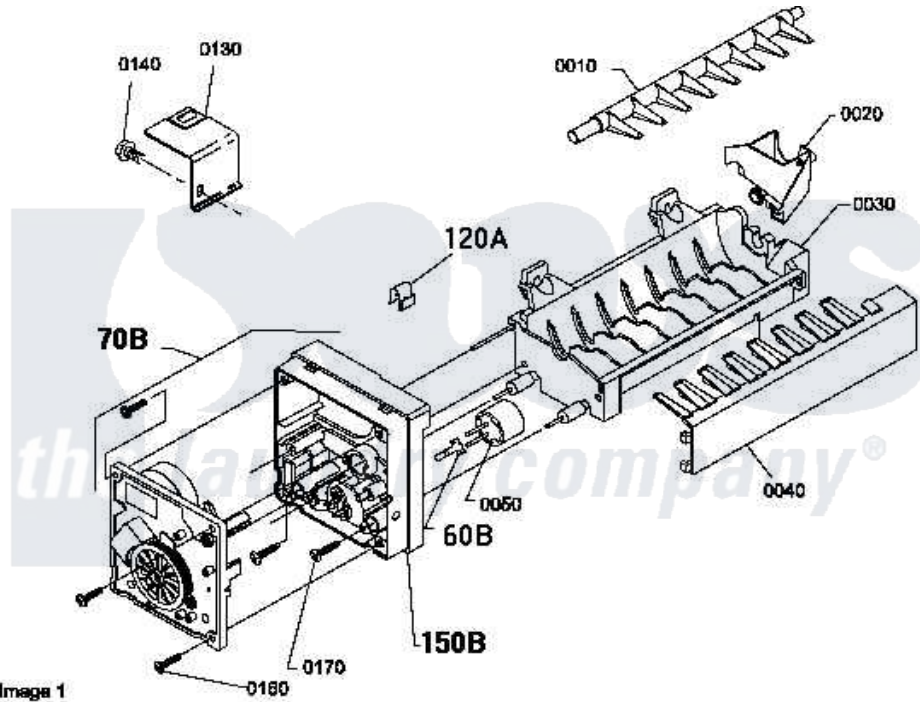

Amana LE4207W2 (BOM: PLE4207W2) 18 - POWER CORDS

Image 1

Image 2

Amana Residential Amana LE4207W2 (BOM: PLE4207W2) Dryer Parts Parts Diagram 18 - POWER CORDS
 Click on the part number to view part

Item	Original Part Number	Replaced By	Status	Part Description
1	20530			Screw, 10-24 x 3/8 Hex
2	500001P		Not Available	(ADD LETTER BEFORE "P" IN PART
3	500343		Not Available	PANEL,BACK(HOME HOOD)
4	500085P		Not Available	(ADD LETTER L-L, W-W TO PART N
5	61923P	61923		Block, Terminal
6	Y61199	3400094		Screw, 10-32 X 3/8