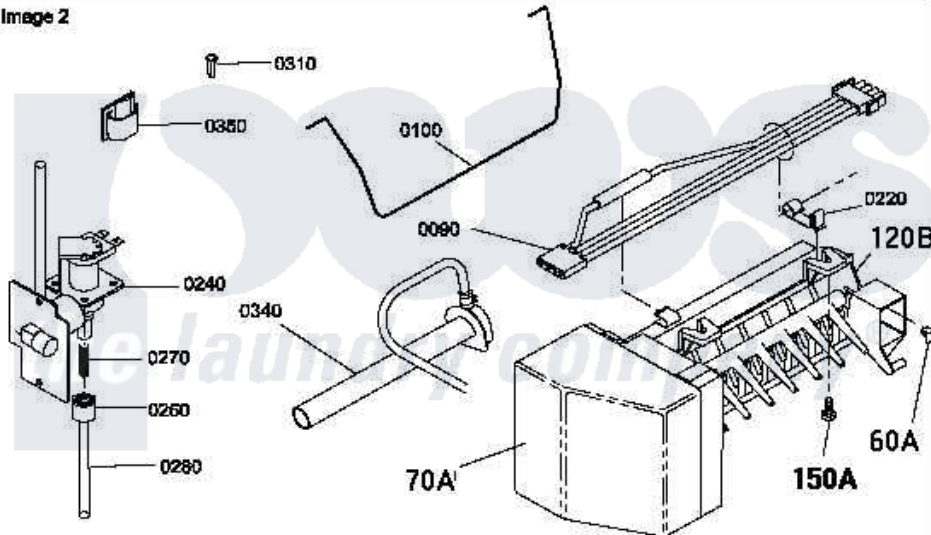

Amana LE4207W2 (BOM: PLE4207W2) 18 - POWER CORDS

Image 1

Image 2

Amana Residential Amana LE4207W2 (BOM: PLE4207W2) Dryer Parts Parts Diagram 18 - POWER CORDS
 Click on the part number to view part

Item	Original Part Number	Replaced By	Status	Part Description
1	20530			Screw, 10-24 x 3/8 Hex
2	500001P		Not Available	(ADD LETTER BEFORE "P" IN PART
3	500343		Not Available	PANEL,BACK(HOME HOOD)
4	500085P		Not Available	(ADD LETTER L-L, W-W TO PART N
5	61923P	61923		Block, Terminal
6	Y61199	3400094		Screw, 10-32 X 3/8