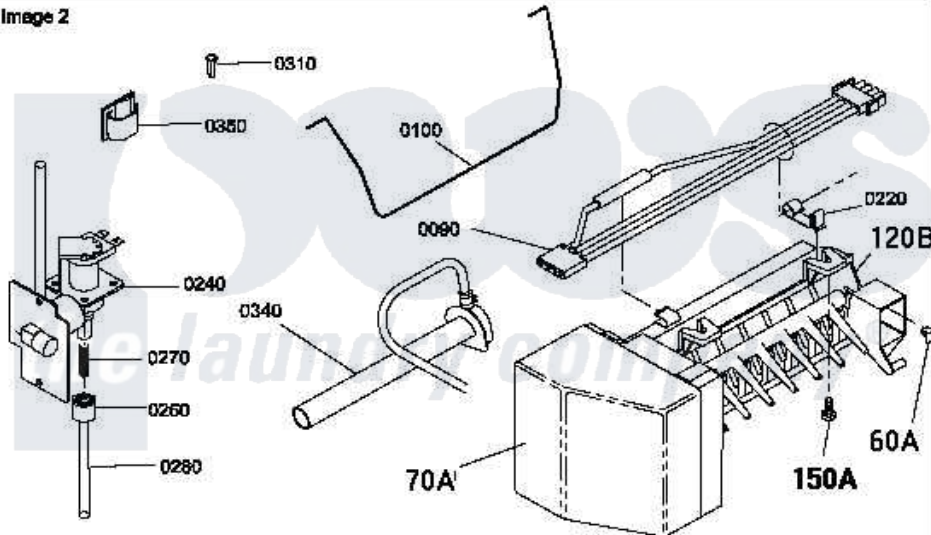

Amana LE4207W2 (BOM: PLE4207W2) 19 - POWER CORDS

Image 1

Image 2

Amana Residential Amana LE4207W2 (BOM: PLE4207W2) Dryer Parts Parts Diagram 19 - POWER CORDS
 Click on the part number to view part

| Item | Original Part Number | Replaced By | Status | Part Description |
|------|-----------------------|-------------|---------------|--------------------------------|
| 1 | 500001P | | Not Available | (ADD LETTER BEFORE "P" IN PART |
| 2 | 500343 | | Not Available | PANEL,BACK(HOME HOOD) |
| 3 | 500085P | | Not Available | (ADD LETTER L-L, W-W TO PART N |
| 6 | 20530 | | | Screw, 10-24 x 3/8 Hex |