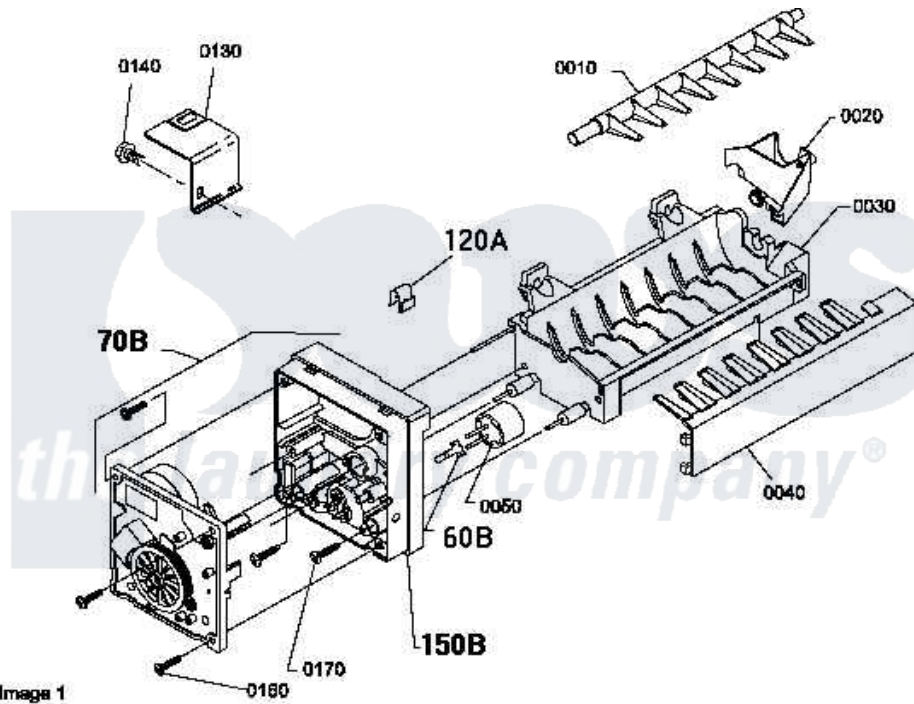

Amana LE4207W2 (BOM: PLE4207W2) 19 - POWER CORDS

Image 1

Image 2

Amana Residential Amana LE4207W2 (BOM: PLE4207W2) Dryer Parts Parts Diagram 19 - POWER CORDS
 Click on the part number to view part

| Item | Original Part Number | Replaced By | Status | Part Description |
|------|-----------------------|-------------|---------------|--------------------------------|
| 1 | 500001P | | Not Available | (ADD LETTER BEFORE "P" IN PART |
| 2 | 500343 | | Not Available | PANEL,BACK(HOME HOOD) |
| 3 | 500085P | | Not Available | (ADD LETTER L-L, W-W TO PART N |
| 6 | 20530 | | | Screw, 10-24 x 3/8 Hex |