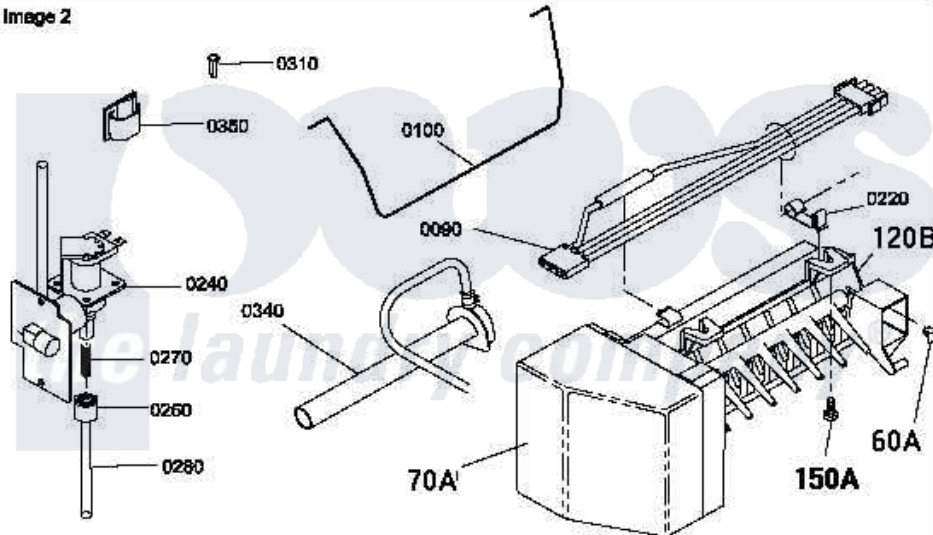

Amana LE4207W2 (BOM: PLE4207W2) 21 - TERMINALS

Image 1

Image 2

Amana Residential Amana LE4207W2 (BOM: PLE4207W2) Dryer Parts Parts Diagram 21 - TERMINALS
 Click on the part number to view part

Item	Original Part Number	Replaced By	Status	Part Description
1	61510	504034		Clip, Wire
2	Y00237			Terminal-Female 1/4 ((1) 12 GAuge Wire Or(2) 18 GA
3	Y21365	503670		Sleeve Insulator
11	56265			Receptacle, 2 Circuit
15	00130			Terminal, Pin-1/8 Femal