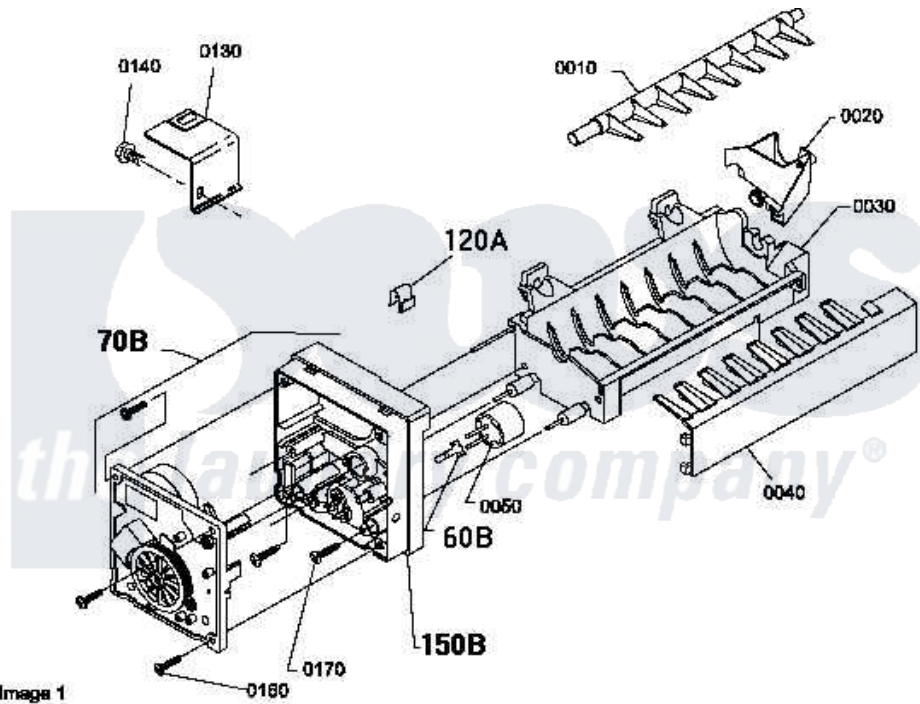

Amana LE4207W2 (BOM: PLE4207W2) 21 - TERMINALS

Image 1

Image 2

Amana Residential Amana LE4207W2 (BOM: PLE4207W2) Dryer Parts Parts Diagram 21 - TERMINALS
 Click on the part number to view part

Item	Original Part Number	Replaced By	Status	Part Description
1	61510	504034		Clip, Wire
2	Y00237			Terminal-Female 1/4 ((1) 12 GAuge Wire Or(2) 18 GA
3	Y21365	503670		Sleeve Insulator
11	56265			Receptacle, 2 Circuit
15	00130			Terminal, Pin-1/8 Femal