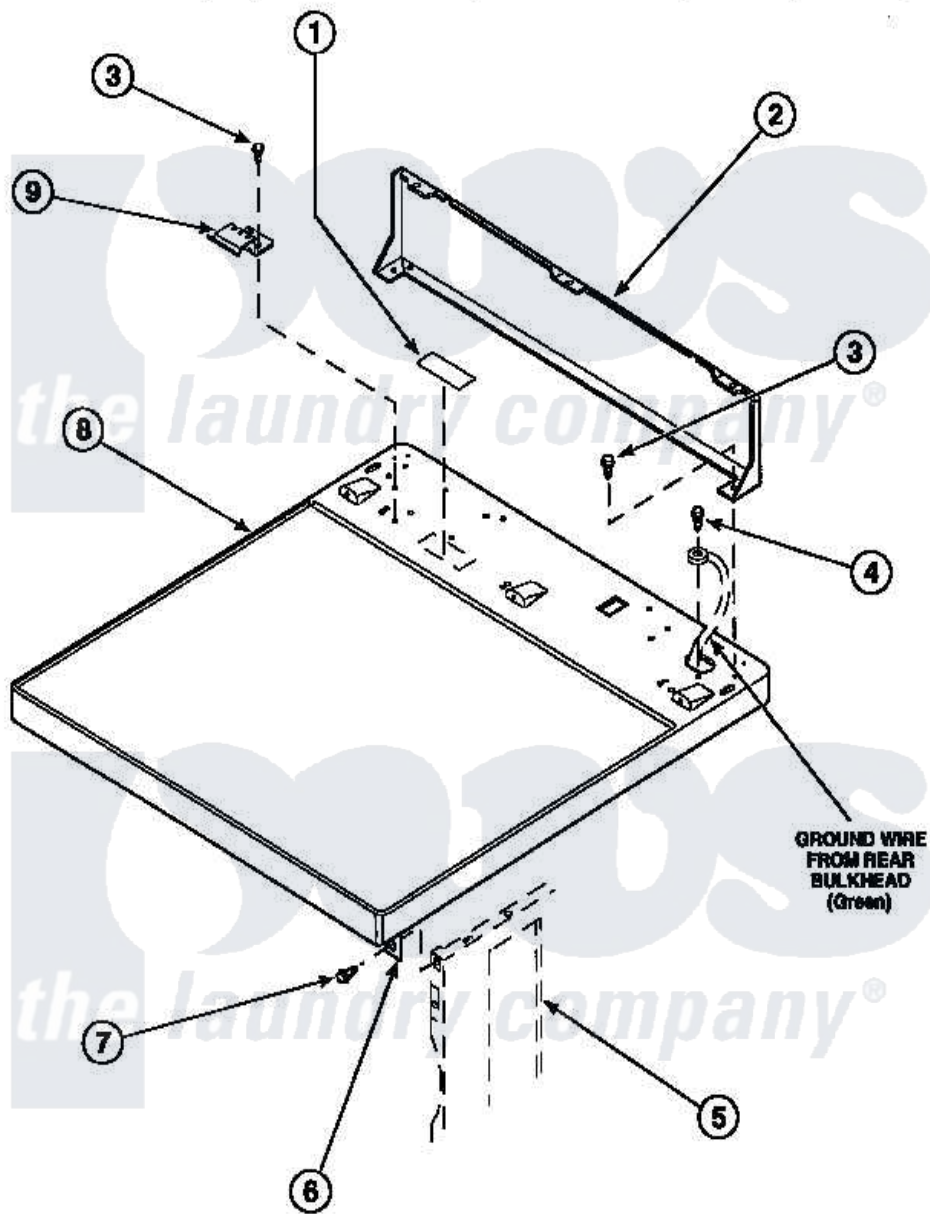

Amana LE4217L2 (BOM: PLE4217L2) 01 - CABINET TOP AND CONTROL HOOD REAR PANEL

Amana Residential Amana LE4217L2 (BOM: PLE4217L2) Dryer Parts Parts Diagram 01 - CABINET TOP AND CONTROL HOOD REAR PANEL
 Click on the part number to view part

Item	Original Part Number	Replaced By	Status	Part Description
1	24903		Not Available	STICKER,DISCONNECT POW
2	500343		Not Available	PANEL,BACK(HOME HOOD)
3	501086	90767		Screw, 8A X 3/8 HeX Washer Head Tapping
4	20530			Screw, 10-24 x 3/8 Hex
5	500001P		Not Available	(ADD LETTER BEFORE "P" IN PART
6	500084	40130801		Bracket, Top Mount
7	33562	27001200		Screw
8	500085P		Not Available	(ADD LETTER L-L, W-W TO PART N
9	501241	Y503876		Clip, Hold Down