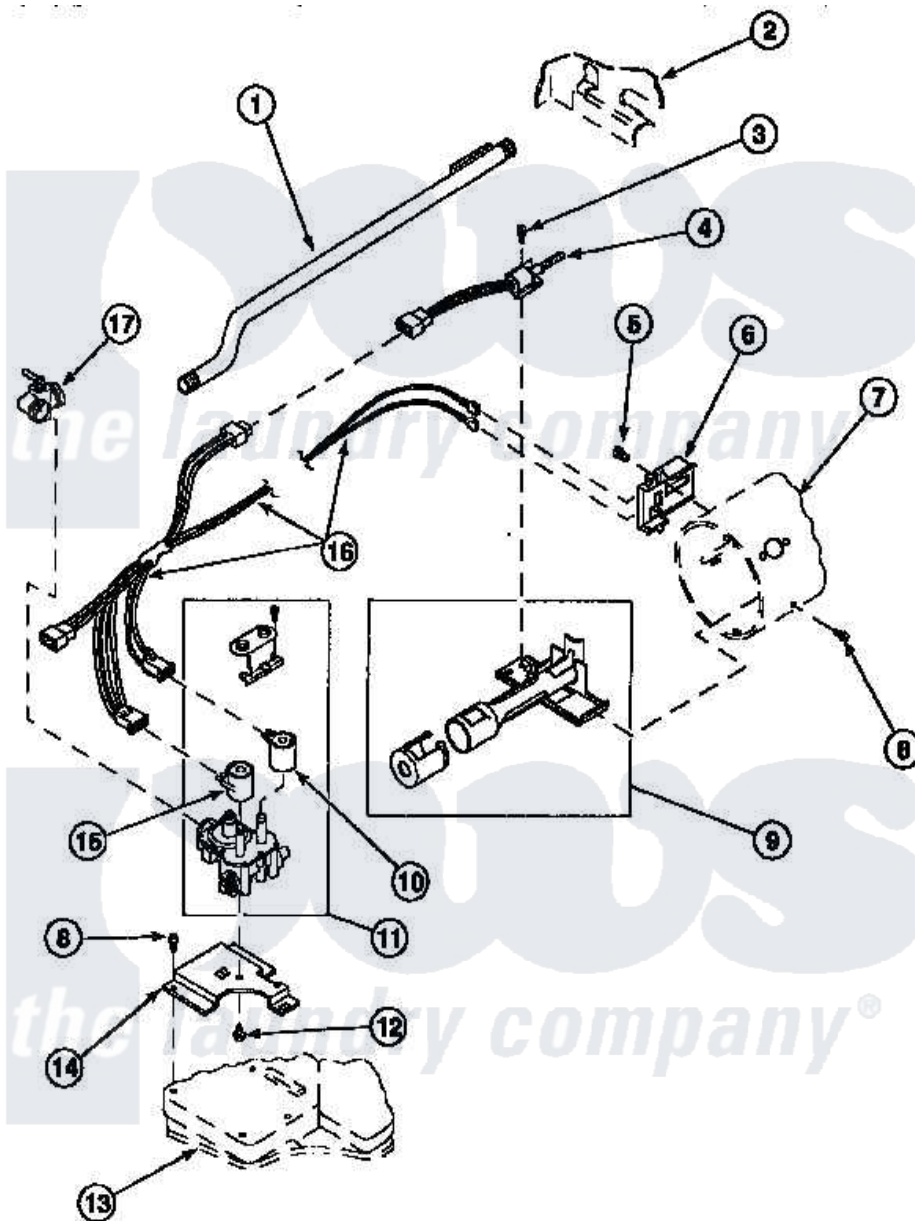

Amana LE4217L2 (BOM: PLE4217L2) 04 - GAS VALVE, IGNITER & GAS CONVERSION KITS

Amana Residential Amana LE4217L2 (BOM: PLE4217L2) Dryer Parts Parts Diagram 04 - GAS VALVE, IGNITER & GAS CONVERSION KITS
 Click on the part number to view part

Item	Original Part Number	Replaced By	Status	Part Description
2	500001P		Not Available	(ADD LETTER BEFORE "P" IN PART
5	23222	3177991		Screw
8	501668	503688		Screw, 10B-16 X .34 I
13	500070			Base, Dryer
NI	500747		Not Available	ASSY,WIRE HARNESS