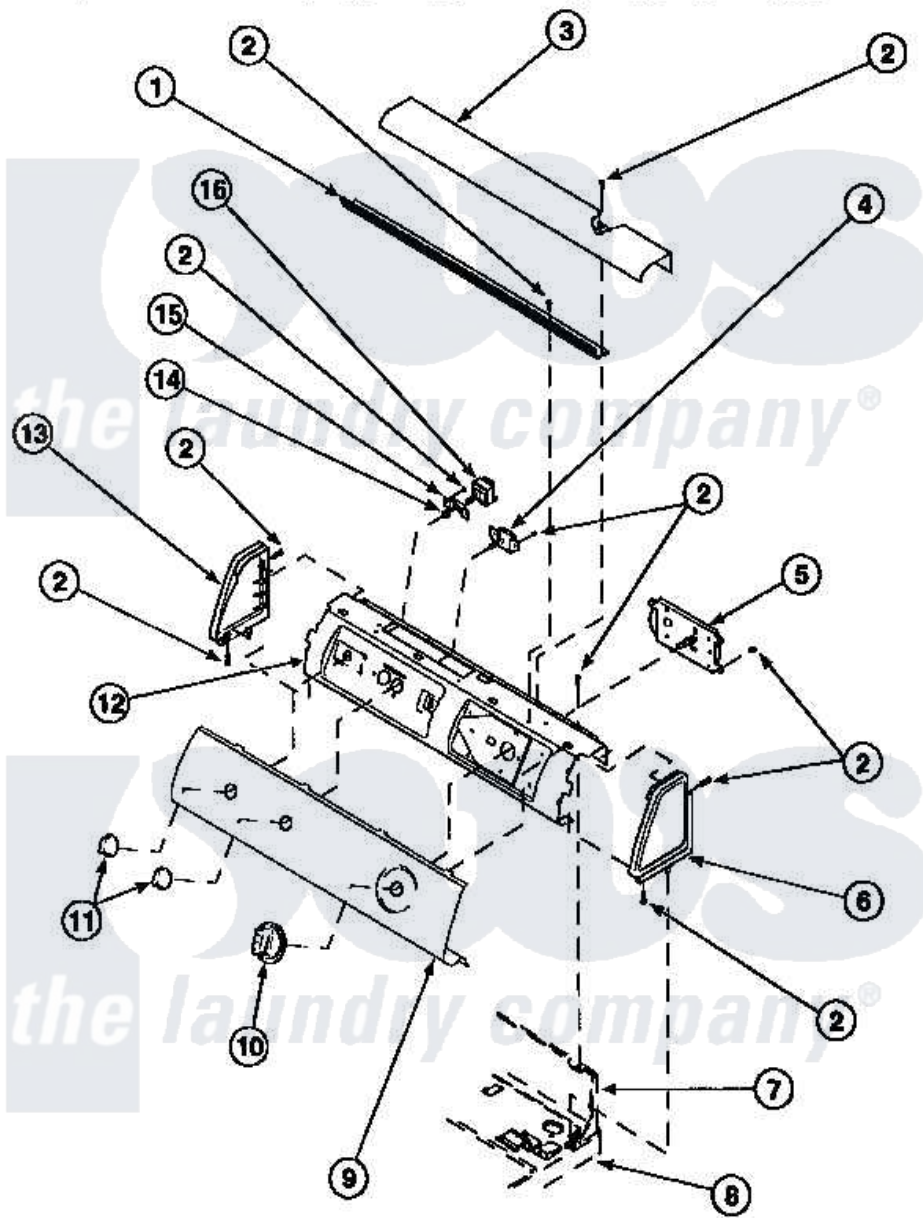

Amana LE4217L2 (BOM: PLE4217L2) 05 - GRAPHIC PANEL, CONTROL HOOD AND CONTROLS

Amana Residential Amana LE4217L2 (BOM: PLE4217L2) Dryer Parts Parts Diagram 05 - GRAPHIC PANEL, CONTROL HOOD AND CONTROLS

[Click on the part number to view part](#)

Item	Original Part Number	Replaced By	Status	Part Description
1	500305		Not Available	DIFFUSER W/OUT HOLE
2	501086	90767		Screw, 8A X 3/8 HeX Washer Head Tapping
3	500302		Not Available	COVER, TOP
6	34815		Not Available	PANEL, END R.H. (BLK)
7	500343		Not Available	PANEL, BACK(HOME HOOD)
8	500085P		Not Available	(ADD LETTER L-L, W-W TO PART N
9	502630		Not Available	GRAPHIC PANEL
"	502206		Not Available	GRAPHIC PANEL
10	500311	502220W		Knob, Timer
11	34847			Assembly, Knob-Rotary
12	500300		Not Available	BRACKET, CONTROL SUPPORT-MECH
13	34816			Panel, End
14	57584		Not Available	NUT