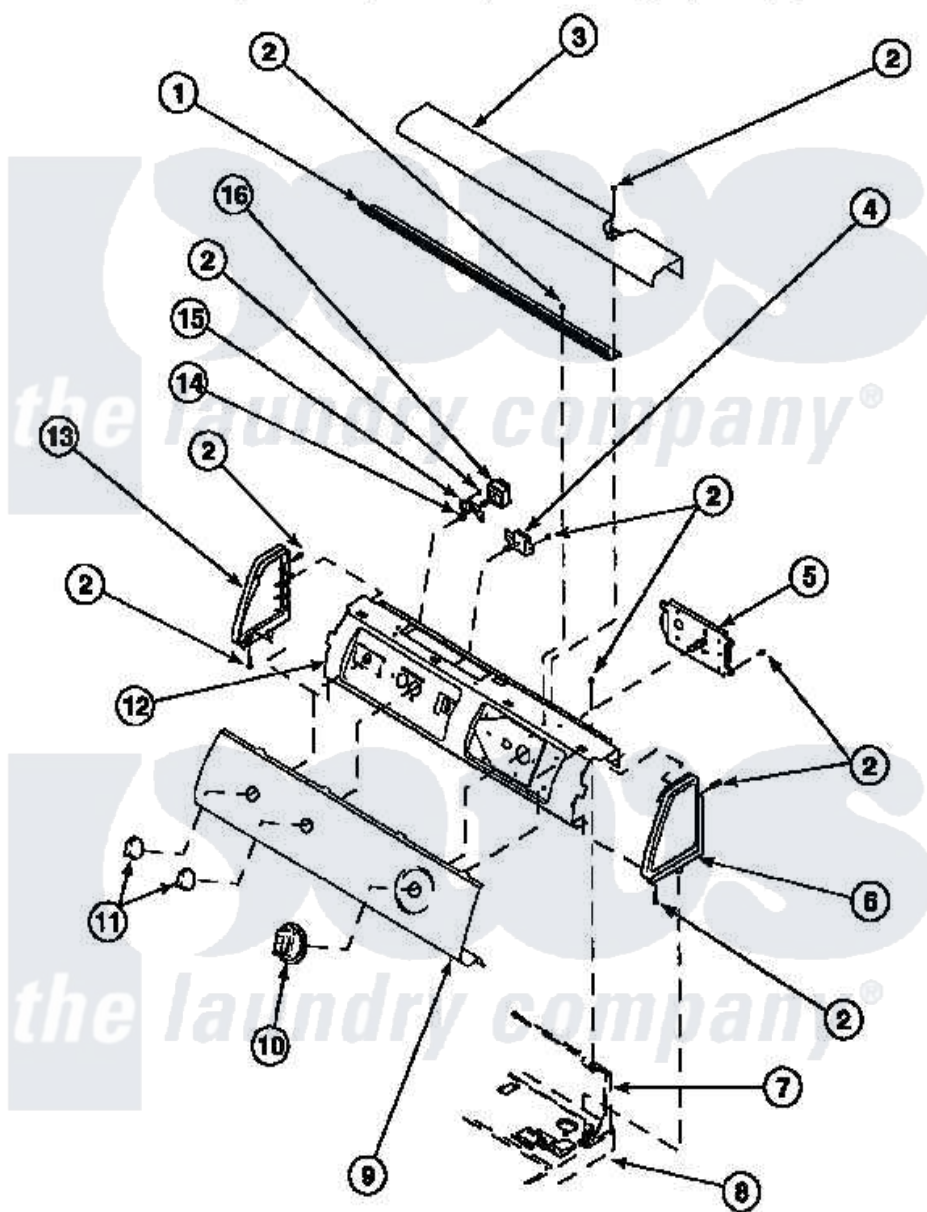

# Amana LE4217L2 (BOM: PLE4217L2) 06 - GRAPHIC PANEL, CONTROL HOOD AND CONTROLS

Amana Residential Amana LE4217L2 (BOM: PLE4217L2) Dryer Parts Parts Diagram 06 - GRAPHIC PANEL, CONTROL HOOD AND CONTROLS

[Click on the part number to view part](#)

Item	Original Part Number	Replaced By	Status	Part Description
1	500305		Not Available	DIFFUSER W/OUT HOLE
2	501086	<a href="#">90767</a>		Screw, 8A X 3/8 HeX Washer Head Tapping
3	500302		Not Available	COVER, TOP
5	501881		Not Available	TIMER
6	34815		Not Available	PANEL, END R.H. (BLK)
7	500343		Not Available	PANEL, BACK(HOME HOOD)
8	500085P		Not Available	(ADD LETTER L-L, W-W TO PART N
9	503145		Not Available	PANEL, GRAPHICS
10	500311	<a href="#">502220W</a>		Knob, Timer
11	<a href="#">34847</a>			Assembly, Knob-Rotary
12	500300		Not Available	BRACKET, CONTROL SUPPORT-MECH
13	<a href="#">34816</a>			Panel, End
14	57584		Not Available	NUT