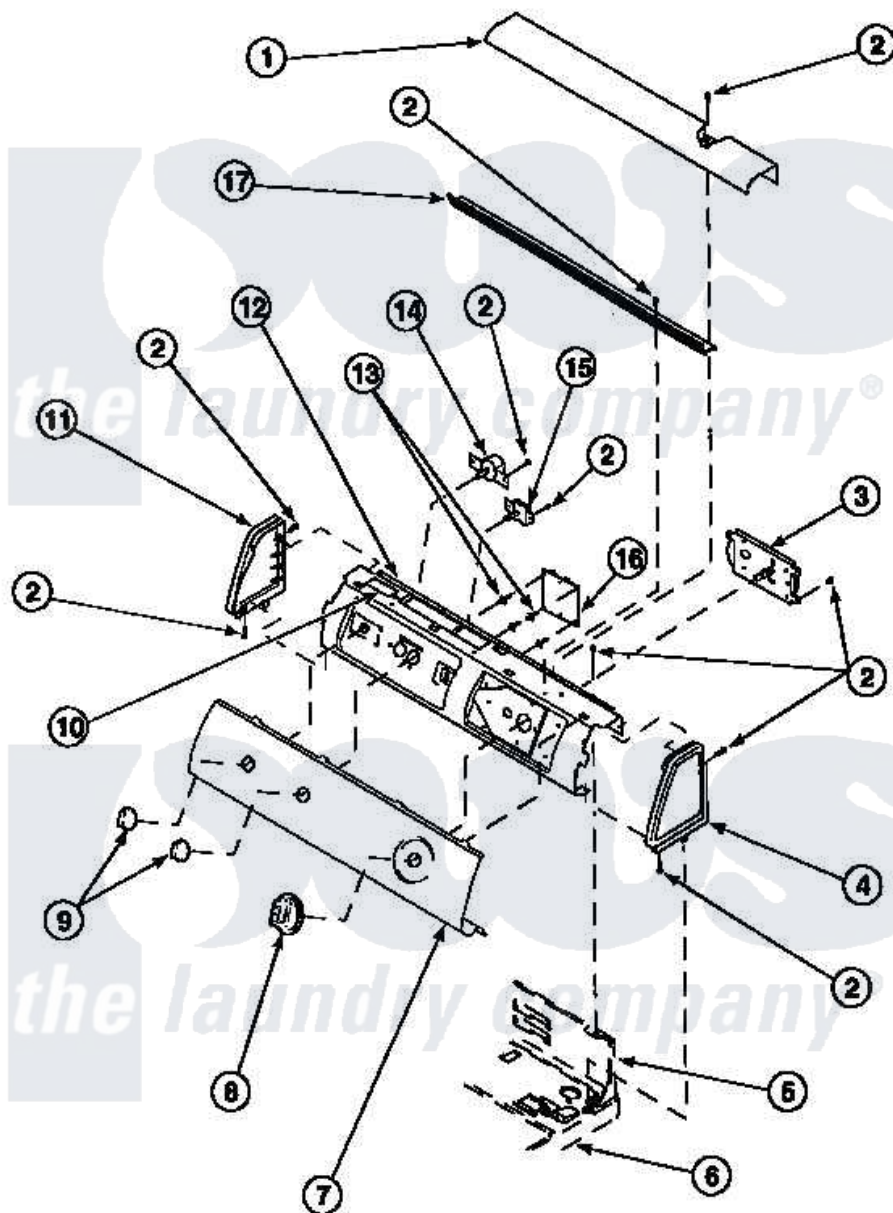

Amana LE4217L2 (BOM: PLE4217L2) 07 - GRAPHIC PANEL, CONTROL HOOD AND CONTROLS

Amana Residential Amana LE4217L2 (BOM: PLE4217L2) Dryer Parts Parts Diagram 07 - GRAPHIC PANEL, CONTROL HOOD AND CONTROLS

[Click on the part number to view part](#)

Item	Original Part Number	Replaced By	Status	Part Description
1	500302		Not Available	COVER, TOP
2	501086	90767		Screw, 8A X 3/8 HeX Washer Head Tapping
3	501881		Not Available	TIMER
4	34815		Not Available	PANEL, END R.H. (BLK)
5	500343		Not Available	PANEL, BACK(HOME HOOD)
6	500085P		Not Available	(ADD LETTER L-L, W-W TO PART N
8	500311	502220W		Knob, Timer
9	34847			Assembly, Knob-Rotary
10	24903		Not Available	STICKER, DISCONNECT POW
11	34816			Panel, End
12	500300		Not Available	BRACKET, CONTROL SUPPORT-MECH
17	500305		Not Available	DIFFUSER W/OUT HOLE