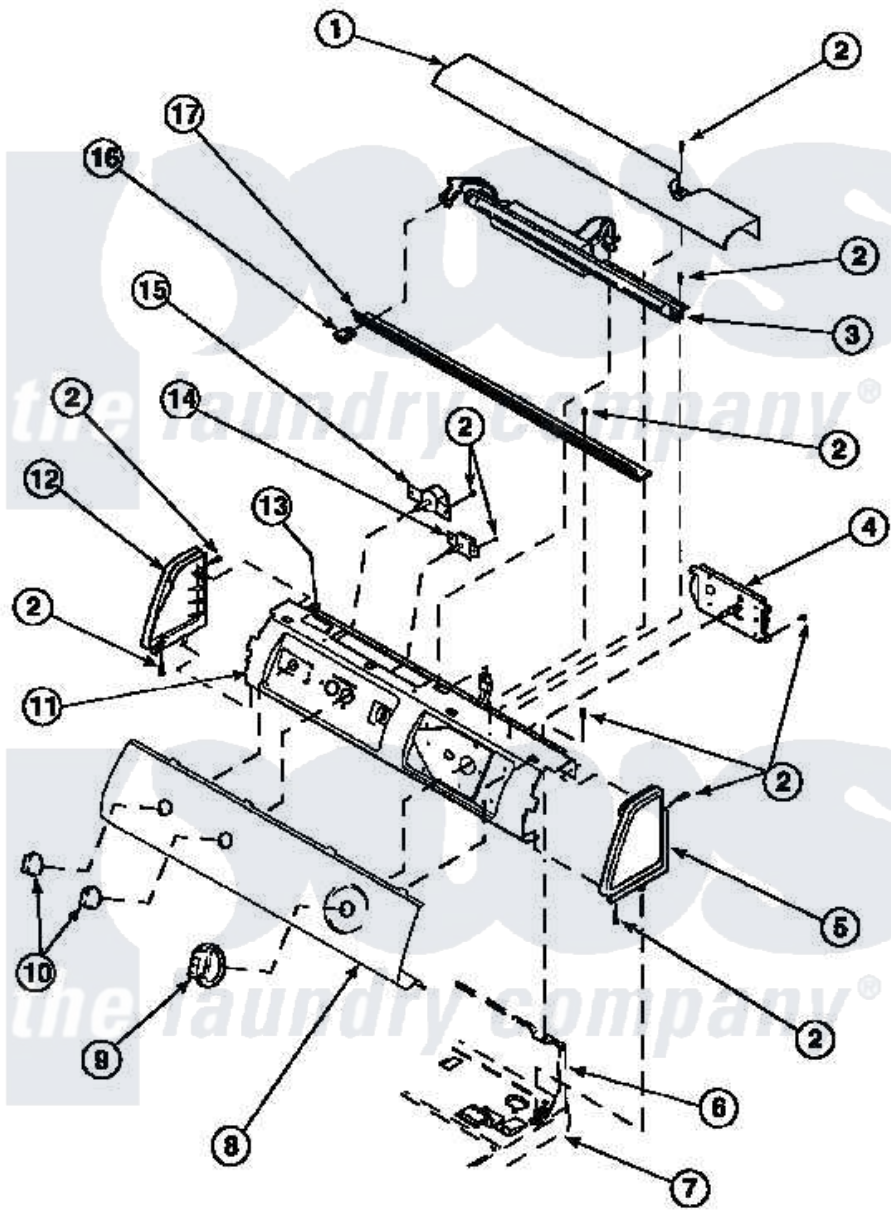

Amana LE4217L2 (BOM: PLE4217L2) 08 - GRAPHIC PANEL, CONTROL HOOD AND CONTROLS

Amana Residential Amana LE4217L2 (BOM: PLE4217L2) Dryer Parts Parts Diagram 08 - GRAPHIC PANEL, CONTROL HOOD AND CONTROLS

[Click on the part number to view part](#)

Item	Original Part Number	Replaced By	Status	Part Description
2	501086	90767		Screw, 8A X 3/8 HeX Washer Head Tapping
6	500343		Not Available	PANEL,BACK(HOME HOOD)
7	500085P		Not Available	(ADD LETTER L-L, W-W TO PART N
11	500300		Not Available	BRACKET,CONTROL SUPPORT-MECH
13	24903		Not Available	STICKER,DISCONNECT POW