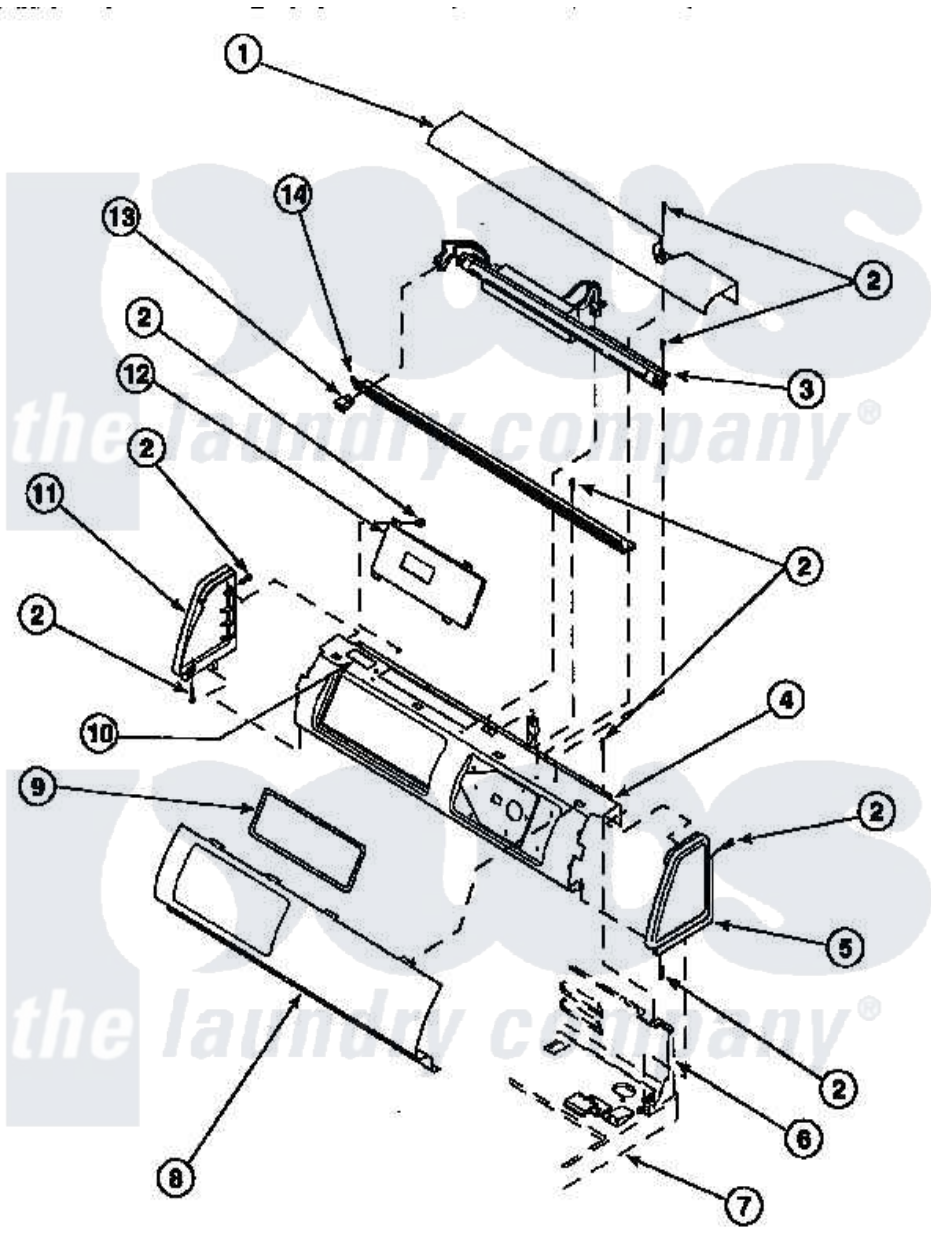

Amana LE4217L2 (BOM: PLE4217L2) 09 - GRAPHIC PANEL, CONTROL HOOD AND CONTROLS

Amana Residential Amana LE4217L2 (BOM: PLE4217L2) Dryer Parts Parts Diagram 09 - GRAPHIC PANEL, CONTROL HOOD AND CONTROLS

[Click on the part number to view part](#)

Item	Original Part Number	Replaced By	Status	Part Description
2	501086	90767		Screw, 8A X 3/8 HeX Washer Head Tapping
6	500343		Not Available	PANEL,BACK(HOME HOOD)
7	500085P		Not Available	(ADD LETTER L-L, W-W TO PART N
10	24903		Not Available	STICKER,DISCONNECT POW