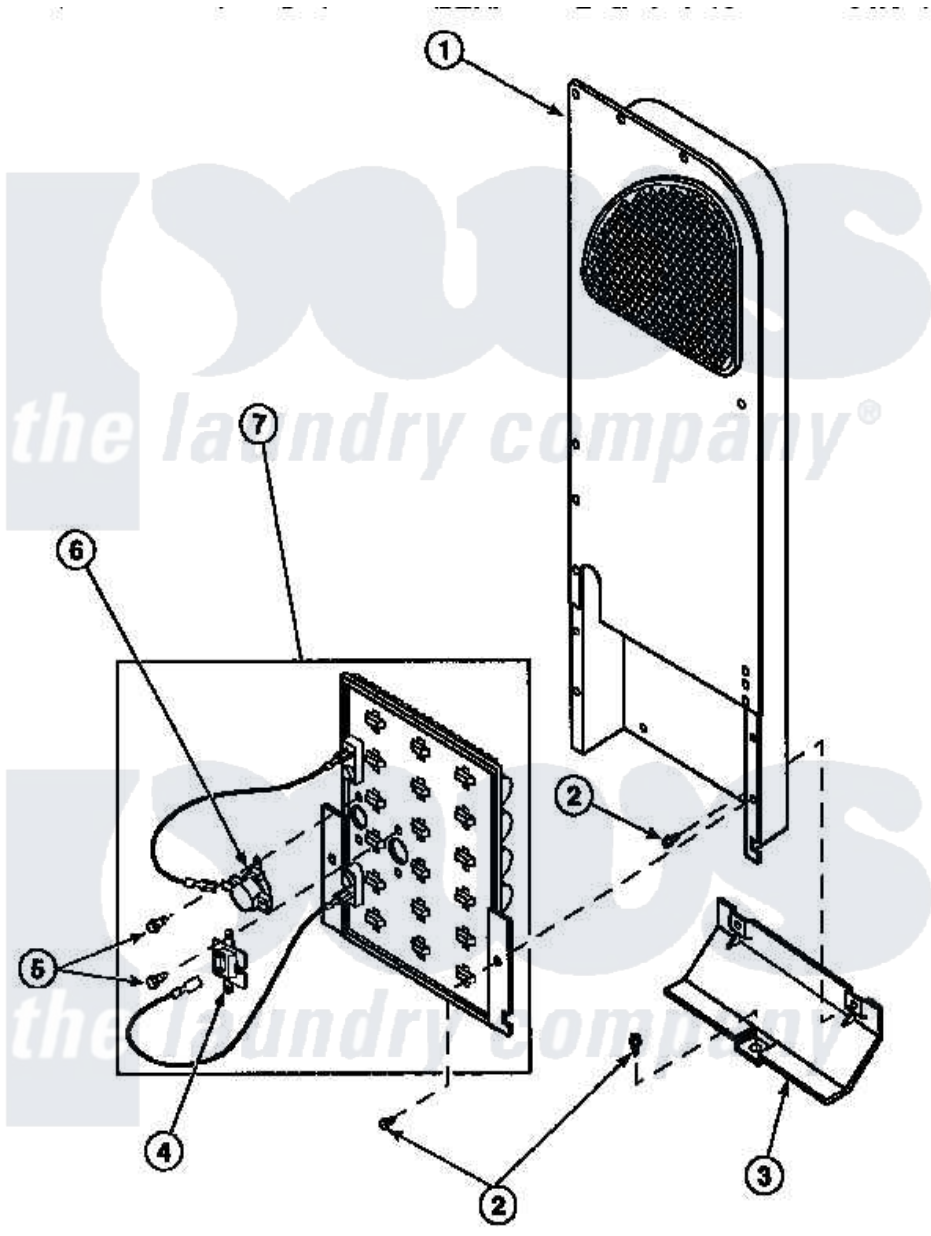

**Amana LE4217L2 (BOM: PLE4217L2) 10 - HEATER BOX ASSY
ORIGINALLY ON ELEC DRYER**

Amana Residential Amana LE4217L2 (BOM: PLE4217L2) Dryer Parts Parts Diagram 10 - HEATER BOX ASSY
ORIGINALLY ON ELEC DRYER
Click on the part number to view part

Item	Original Part Number	Replaced By	Status	Part Description
1	500179P	503605		Assembly, Heater Duct
2	501668	503688		Screw, 10B-16 X .34 I
3	60952		Not Available	SHIELD,HEAT DUCT
4	62600	40113801		Fuse, Thermal
5	23222	3177991		Screw
6	Y62641	W10116735		Thermistor-Fix
7	61928			Heater Assembly 208V
"	61927			Heater Assembly