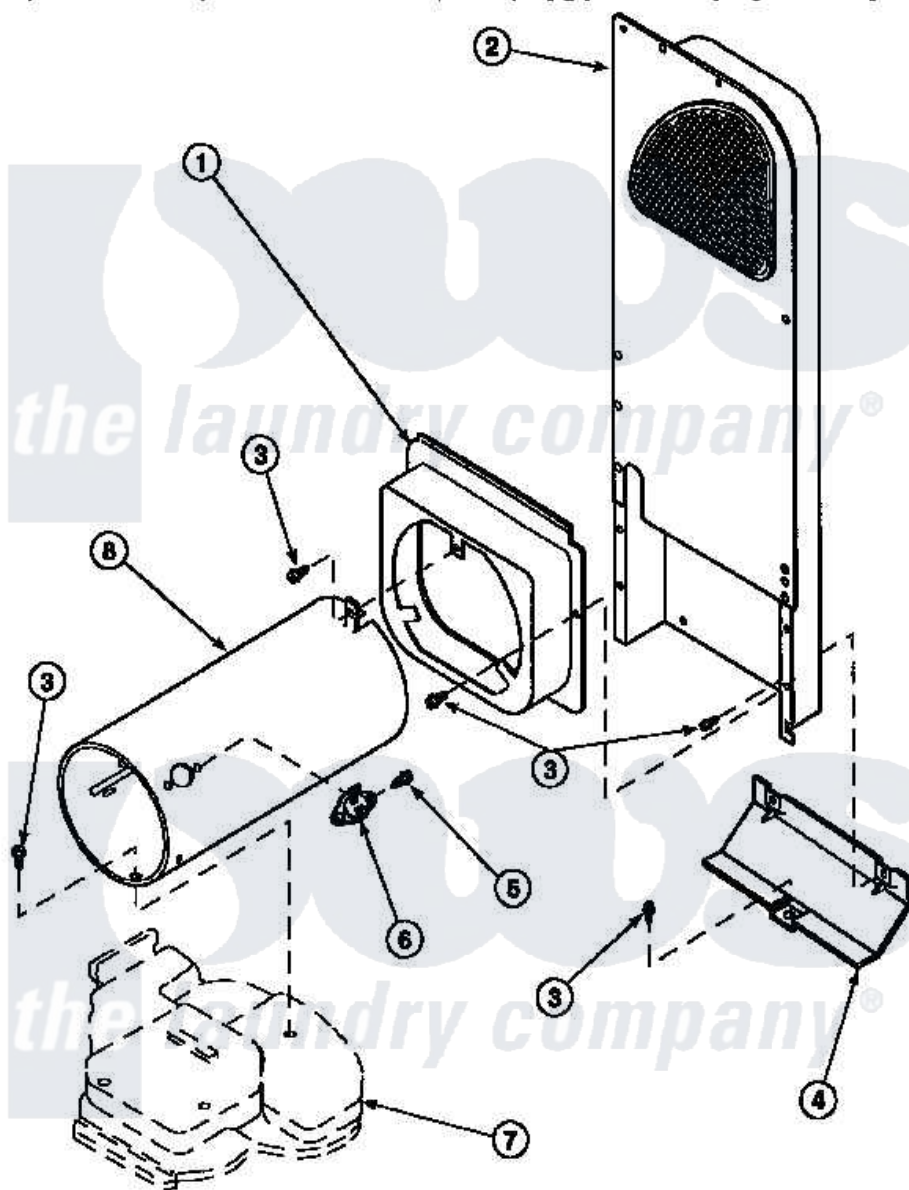

**Amana LE4217L2 (BOM: PLE4217L2) 11 - HEATER BOX ASSY
ORIGINALLY ON GAS DRYER**

Amana Residential Amana LE4217L2 (BOM: PLE4217L2) Dryer Parts Parts Diagram 11 - HEATER BOX ASSY
ORIGINALLY ON GAS DRYER
Click on the part number to view part

Item	Original Part Number	Replaced By	Status	Part Description
2	500179P	503605		Assembly, Heater Duct
3	501668	503688		Screw, 10B-16 X .34 I
4	60952		Not Available	SHIELD,HEAT DUCT
7	500070			Base, Dryer