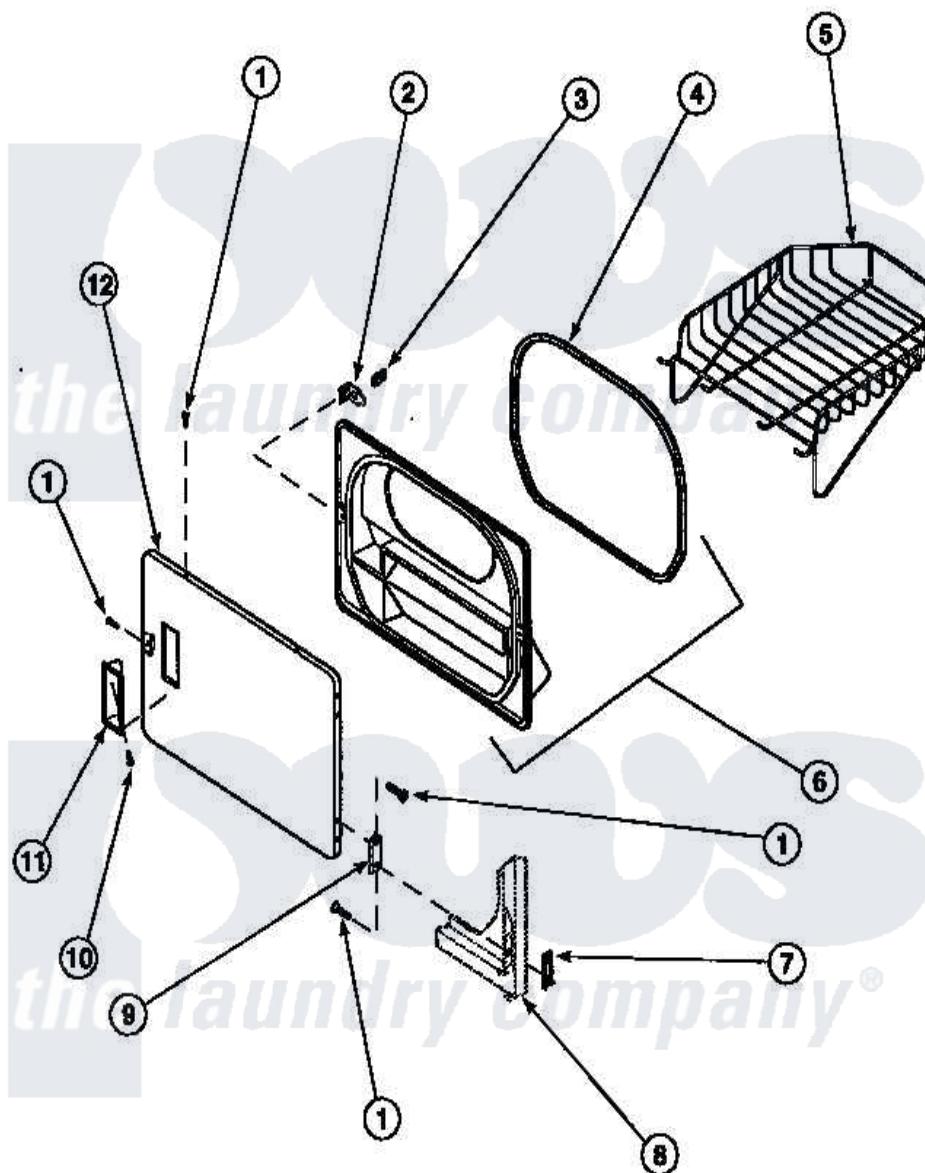

# Amana LE4217L2 (BOM: PLE4217L2) 13 - LOADING DOOR WITH DRYING RACK

Amana Residential Amana LE4217L2 (BOM: PLE4217L2) Dryer Parts Parts Diagram 13 - LOADING DOOR WITH DRYING RACK

Click on the part number to view part

Item	Original Part Number	Replaced By	Status	Part Description
1	<a href="#">500226</a>			Screw, 8b-16 x 5/8 Tap
2	500223	<a href="#">40116201</a>		Bracket, Door Strike
3	500039	<a href="#">510181</a>		Strike Doormetal
4	500200		Not Available	SEAL,DOOR
5	501295P		Not Available	RACK, DRYING
6	500199		Not Available	ASSY,LINER & SEAL
7	<a href="#">500236</a>			Clip, Door Hinge Mount
9	500041	<a href="#">Y503676</a>		Hinge, Door And Top
10	500297	<a href="#">8281236</a>		Screw
11	500042		Not Available	DOOR PULL