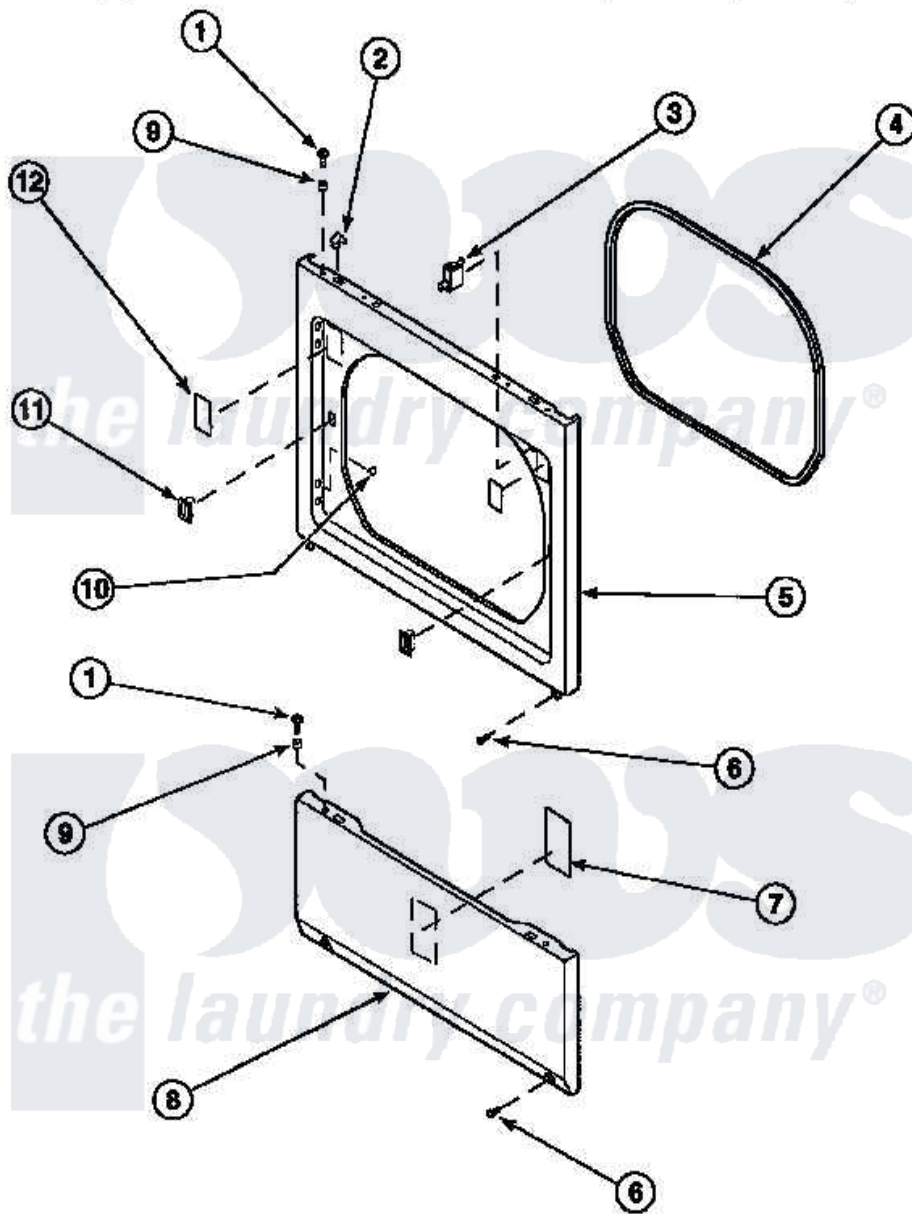

Amana LE4217L2 (BOM: PLE4217L2) 14 - LOWER ACCESS PANEL, FRONT PANEL AND SEAL

Amana Residential Amana LE4217L2 (BOM: PLE4217L2) Dryer Parts Parts Diagram 14 - LOWER ACCESS PANEL, FRONT PANEL AND SEAL
 Click on the part number to view part

Item	Original Part Number	Replaced By	Status	Part Description
1	32671	Y014874		Screw, Idler Arm And Sleeve
2	56080	22001650		Fastener, Spring
3	Y62872	W10169313		Switch-Dor
4	500034			Seal, Front Panel
6	33562	27001200		Screw
9	56079	505187		Locator, Panel
10	500227	505295		Screw, No.8ab-16 x 3/4 PH
11	54660	LA-1003		Door Catch Kit
12	500281		Not Available	STICKER